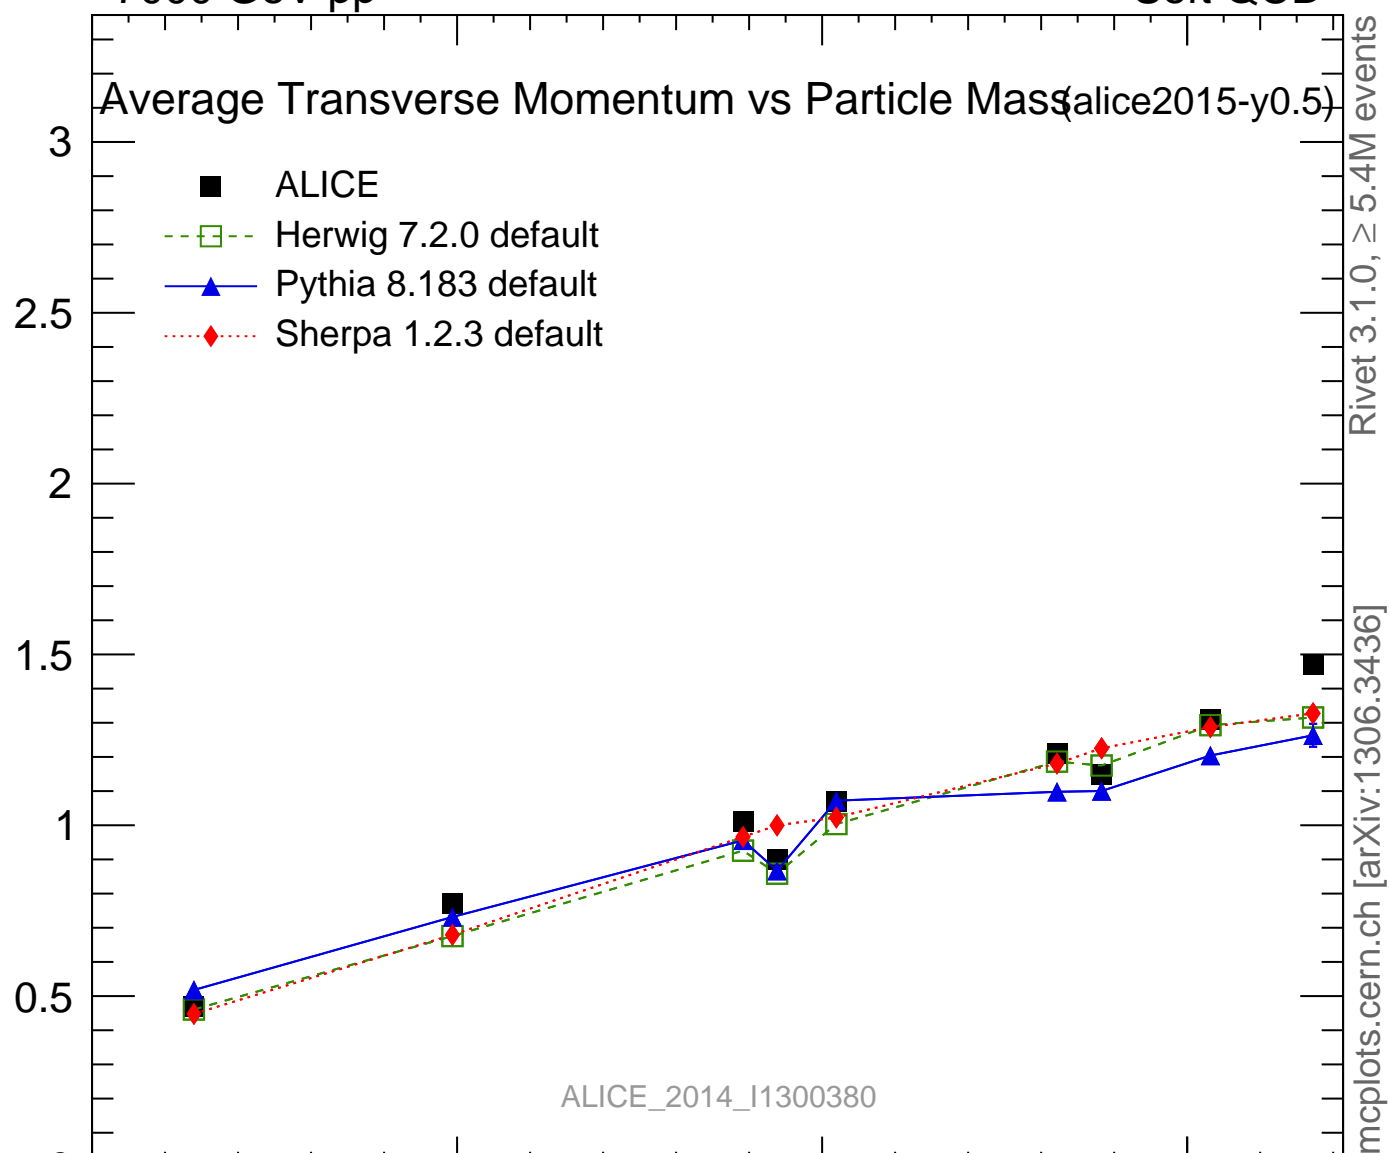

7000 GeV pp

Soft QCD

Average Transverse Momentum vs Particle Mass (alice2015-y0.5)

- ALICE
- Herwig 7.2.0 default
- ▲ Pythia 8.183 default
- ◆ Sherpa 1.2.3 default

Ratio to ALICE