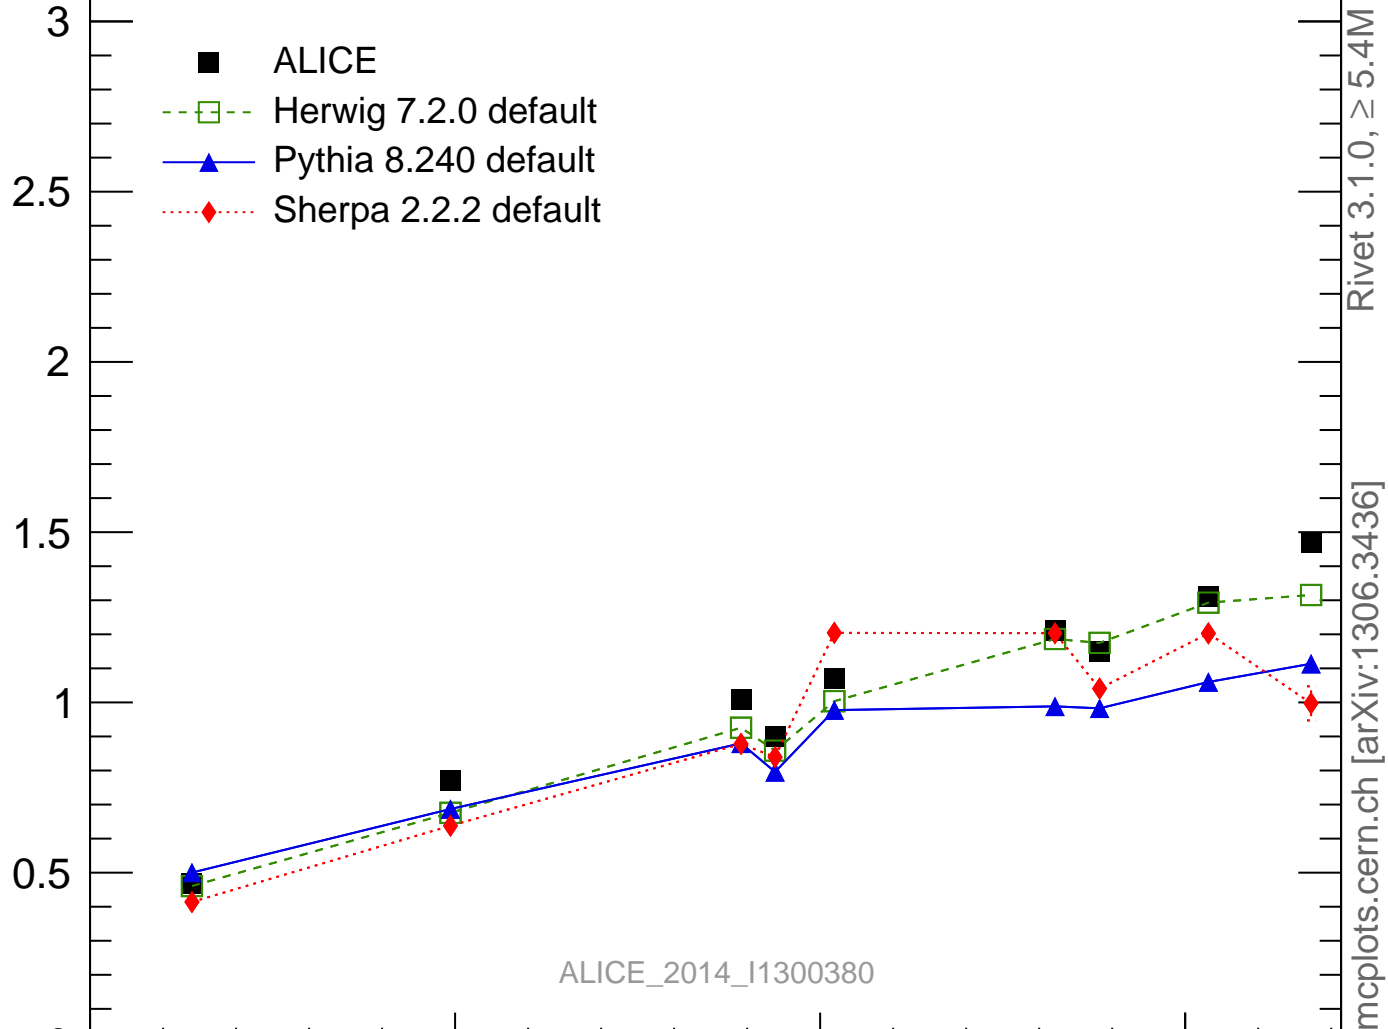

7000 GeV pp

Soft QCD

Average Transverse Momentum vs Particle Mass (alice2015-y0.5)

- ALICE
- Herwig 7.2.0 default
- ▲ Pythia 8.240 default
- ◆ Sherpa 2.2.2 default

Ratio to ALICE