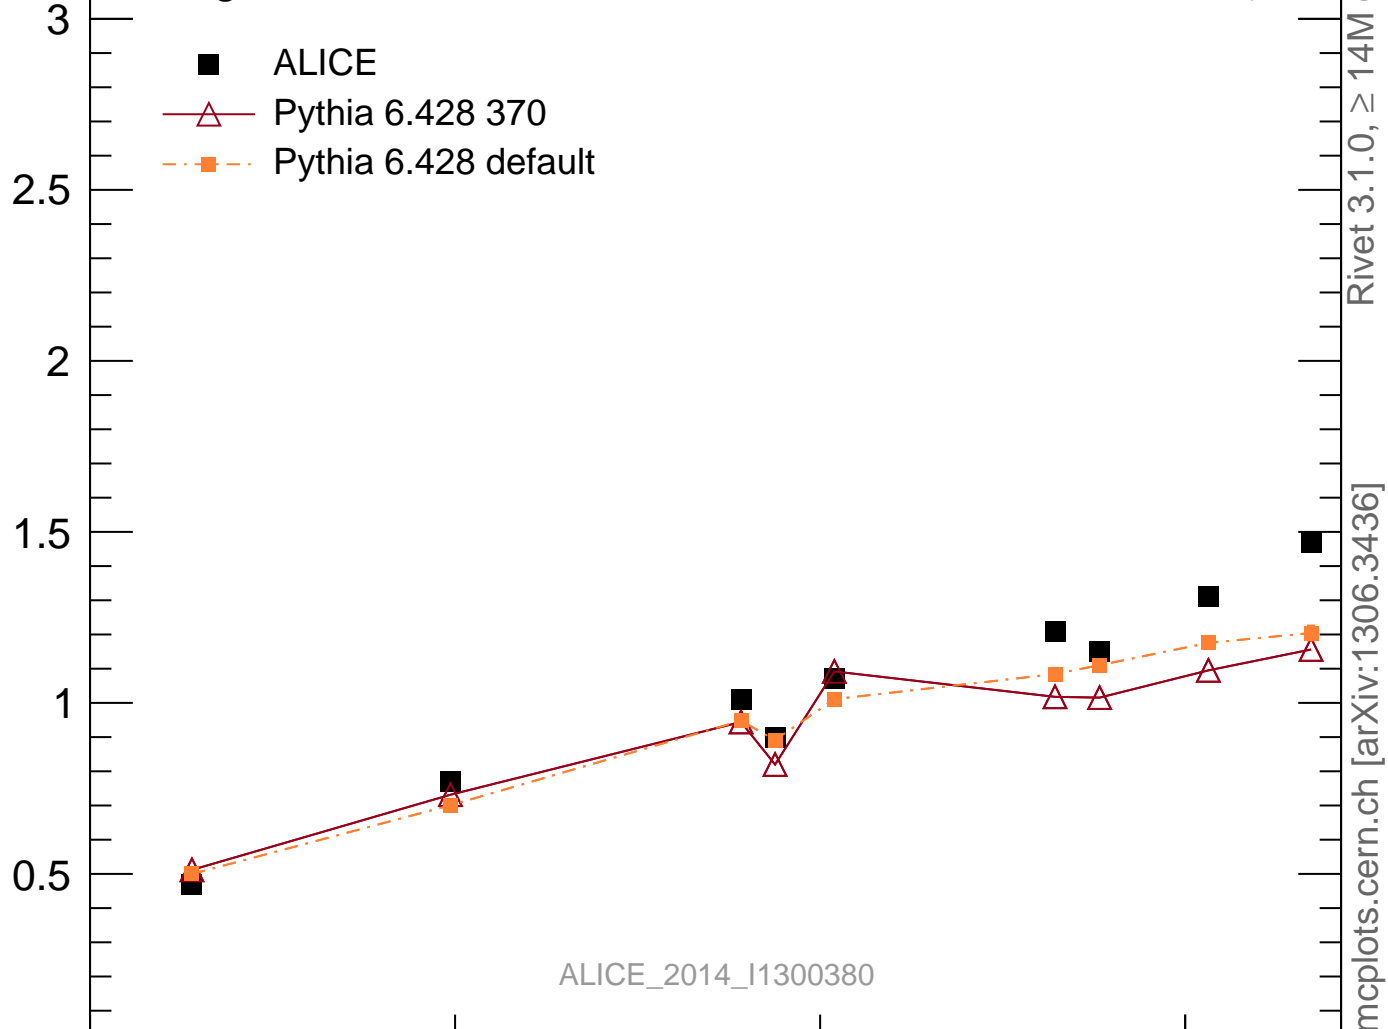

7000 GeV pp

Soft QCD

Average Transverse Momentum vs Particle Mass (alice2015-y0.5)

- ALICE
- △ Pythia 6.428 370
- -■ Pythia 6.428 default

Rivet 3.1.0,  $\geq 14$ M events

mcplots.cern.ch [arXiv:1306.3436]

Ratio to ALICE