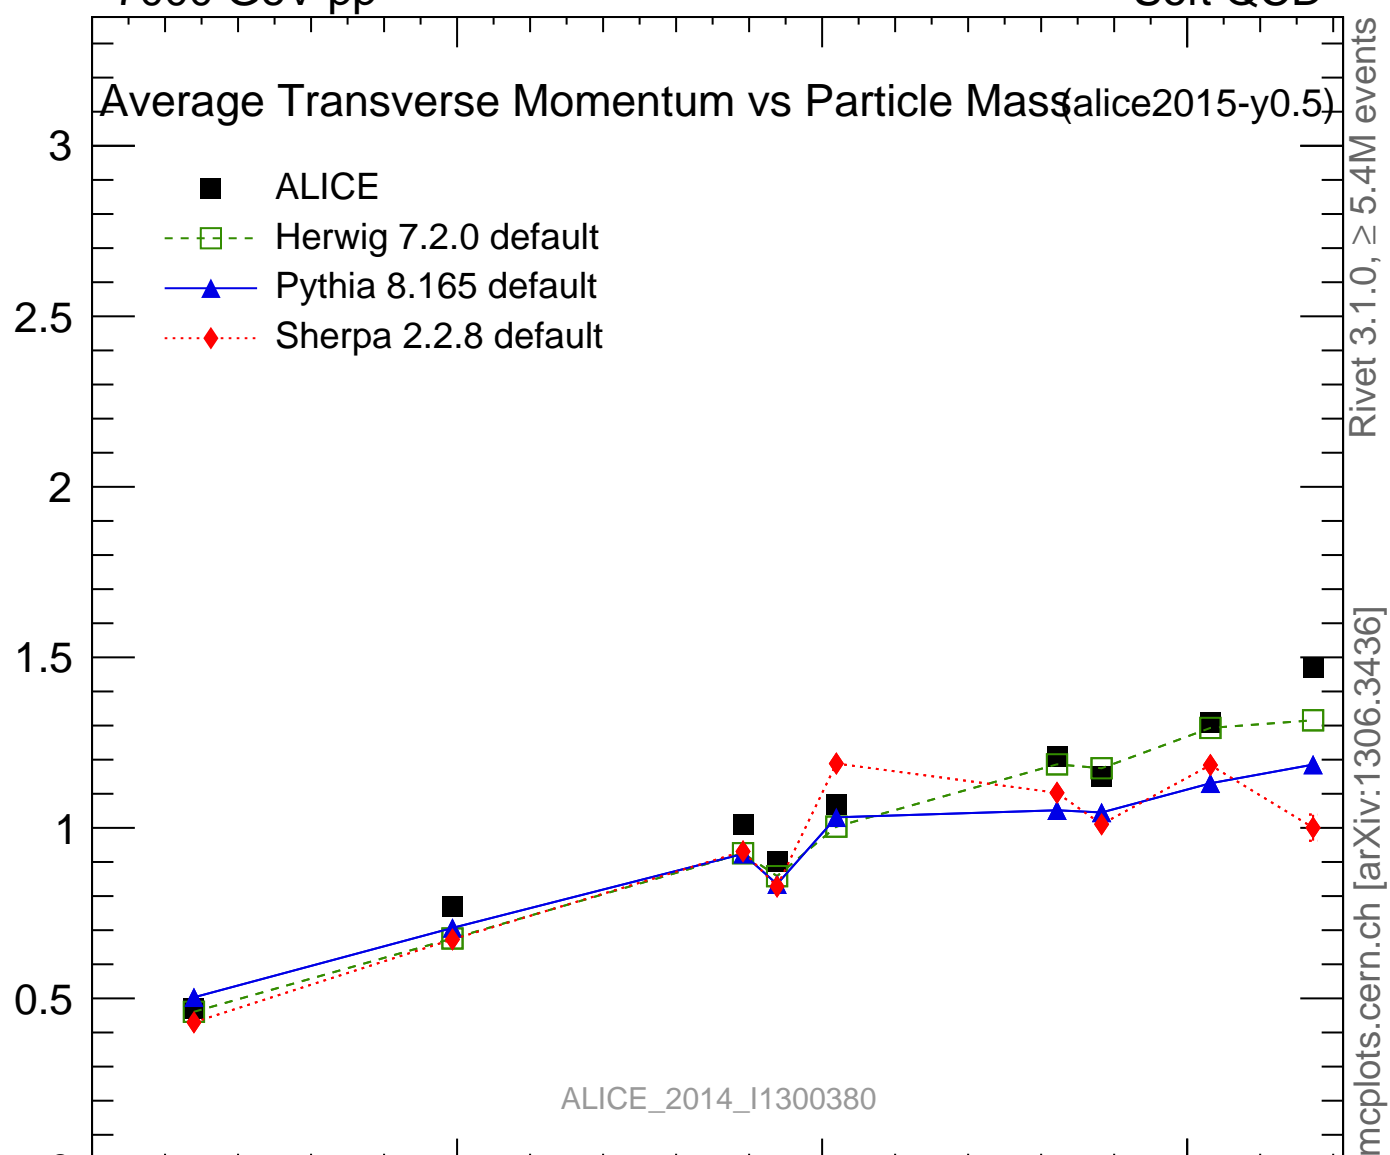

7000 GeV pp

Soft QCD

Average Transverse Momentum vs Particle Mass (alice2015-y0.5)

- ALICE
- - □ Herwig 7.2.0 default
- - ▲ Pythia 8.165 default
- - ◆ Sherpa 2.2.8 default

Ratio to ALICE