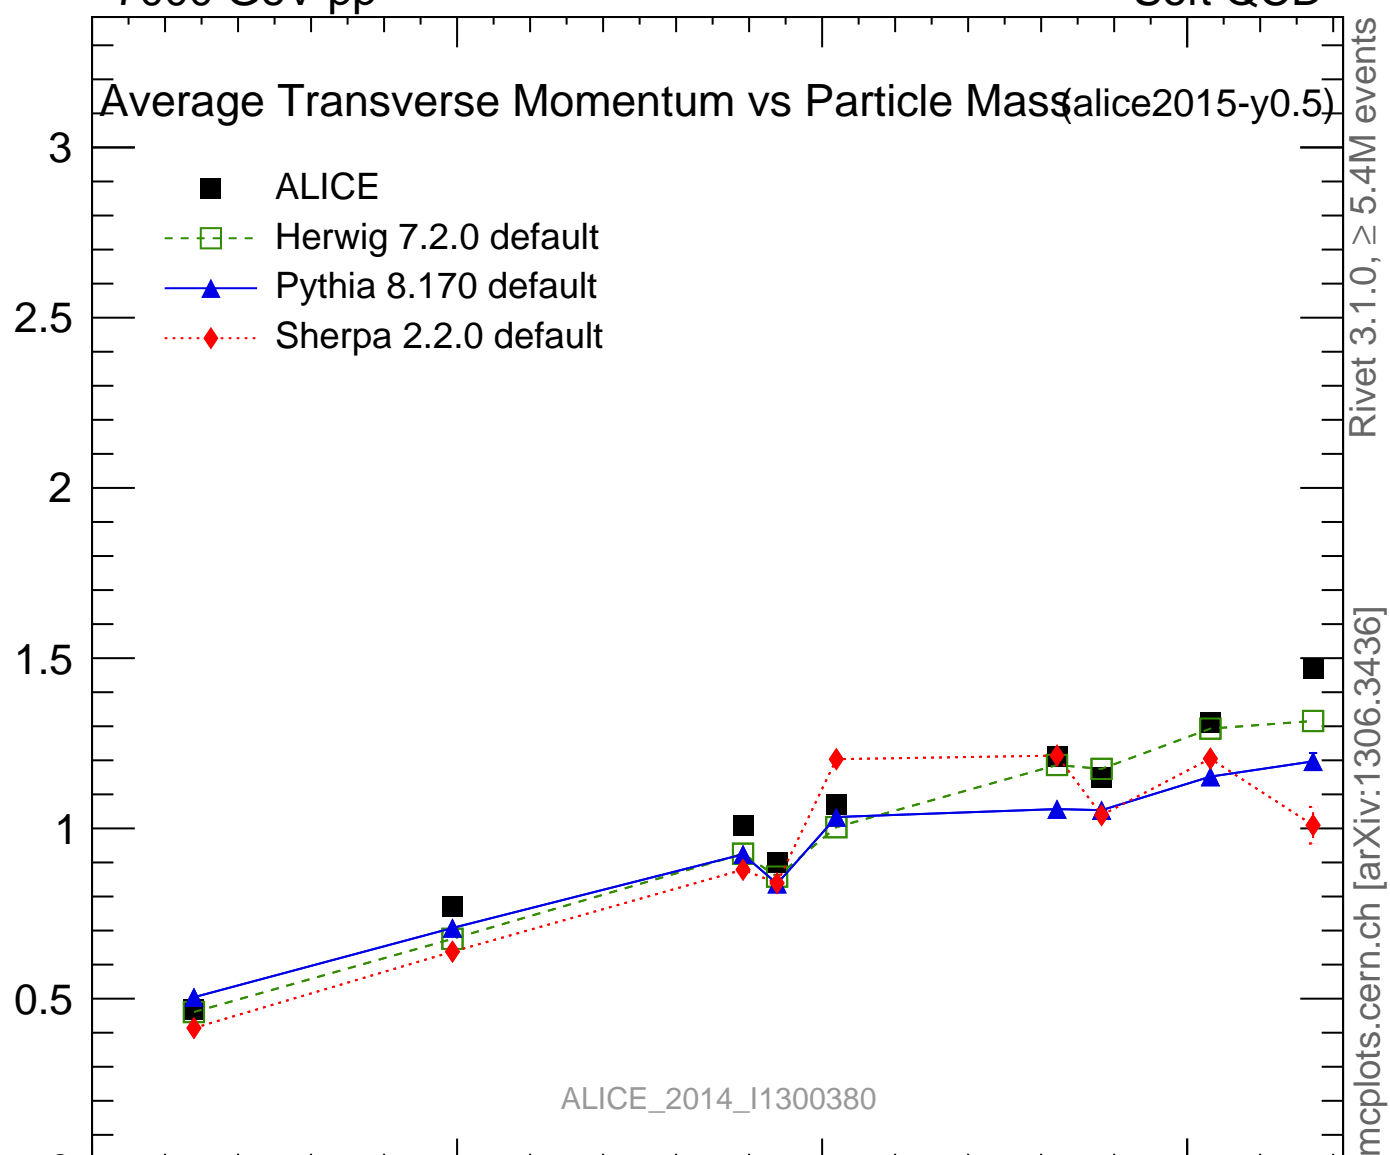

7000 GeV pp

Soft QCD

Average Transverse Momentum vs Particle Mass (alice2015-y0.5)

- ALICE
- Herwig 7.2.0 default
- ▲ Pythia 8.170 default
- ◆ Sherpa 2.2.0 default

Ratio to ALICE