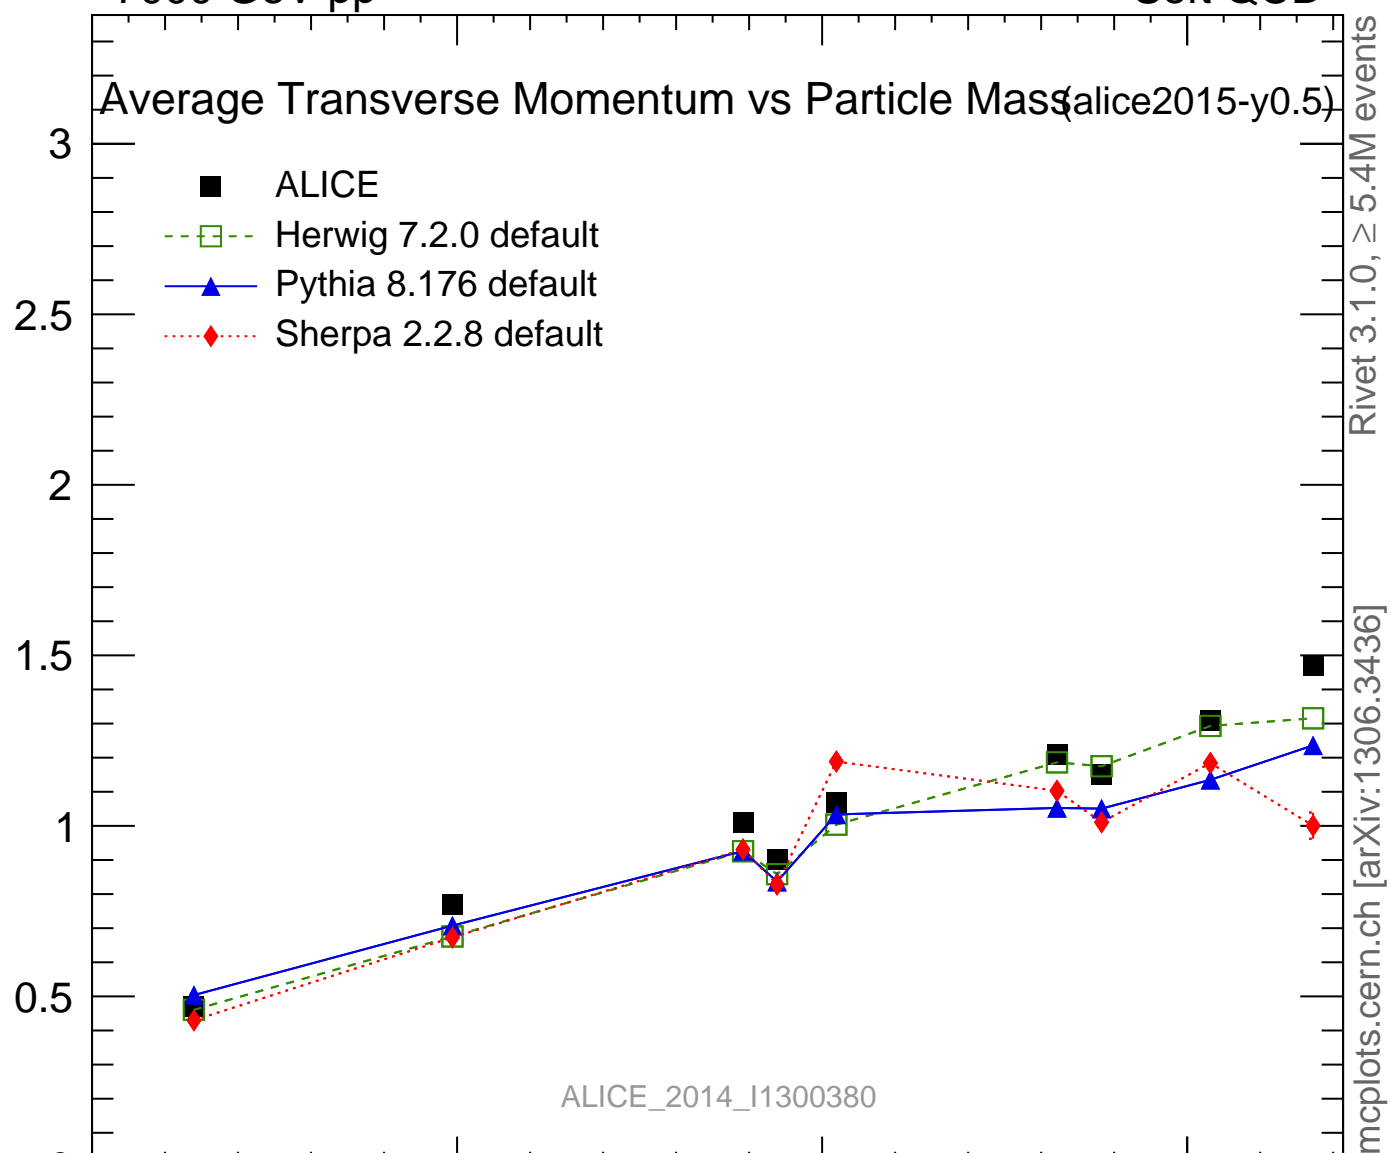

7000 GeV pp

Soft QCD

Average Transverse Momentum vs Particle Mass (alice2015-y0.5)

- ALICE
- Herwig 7.2.0 default
- ▲ Pythia 8.176 default
- ◆ Sherpa 2.2.8 default

Ratio to ALICE