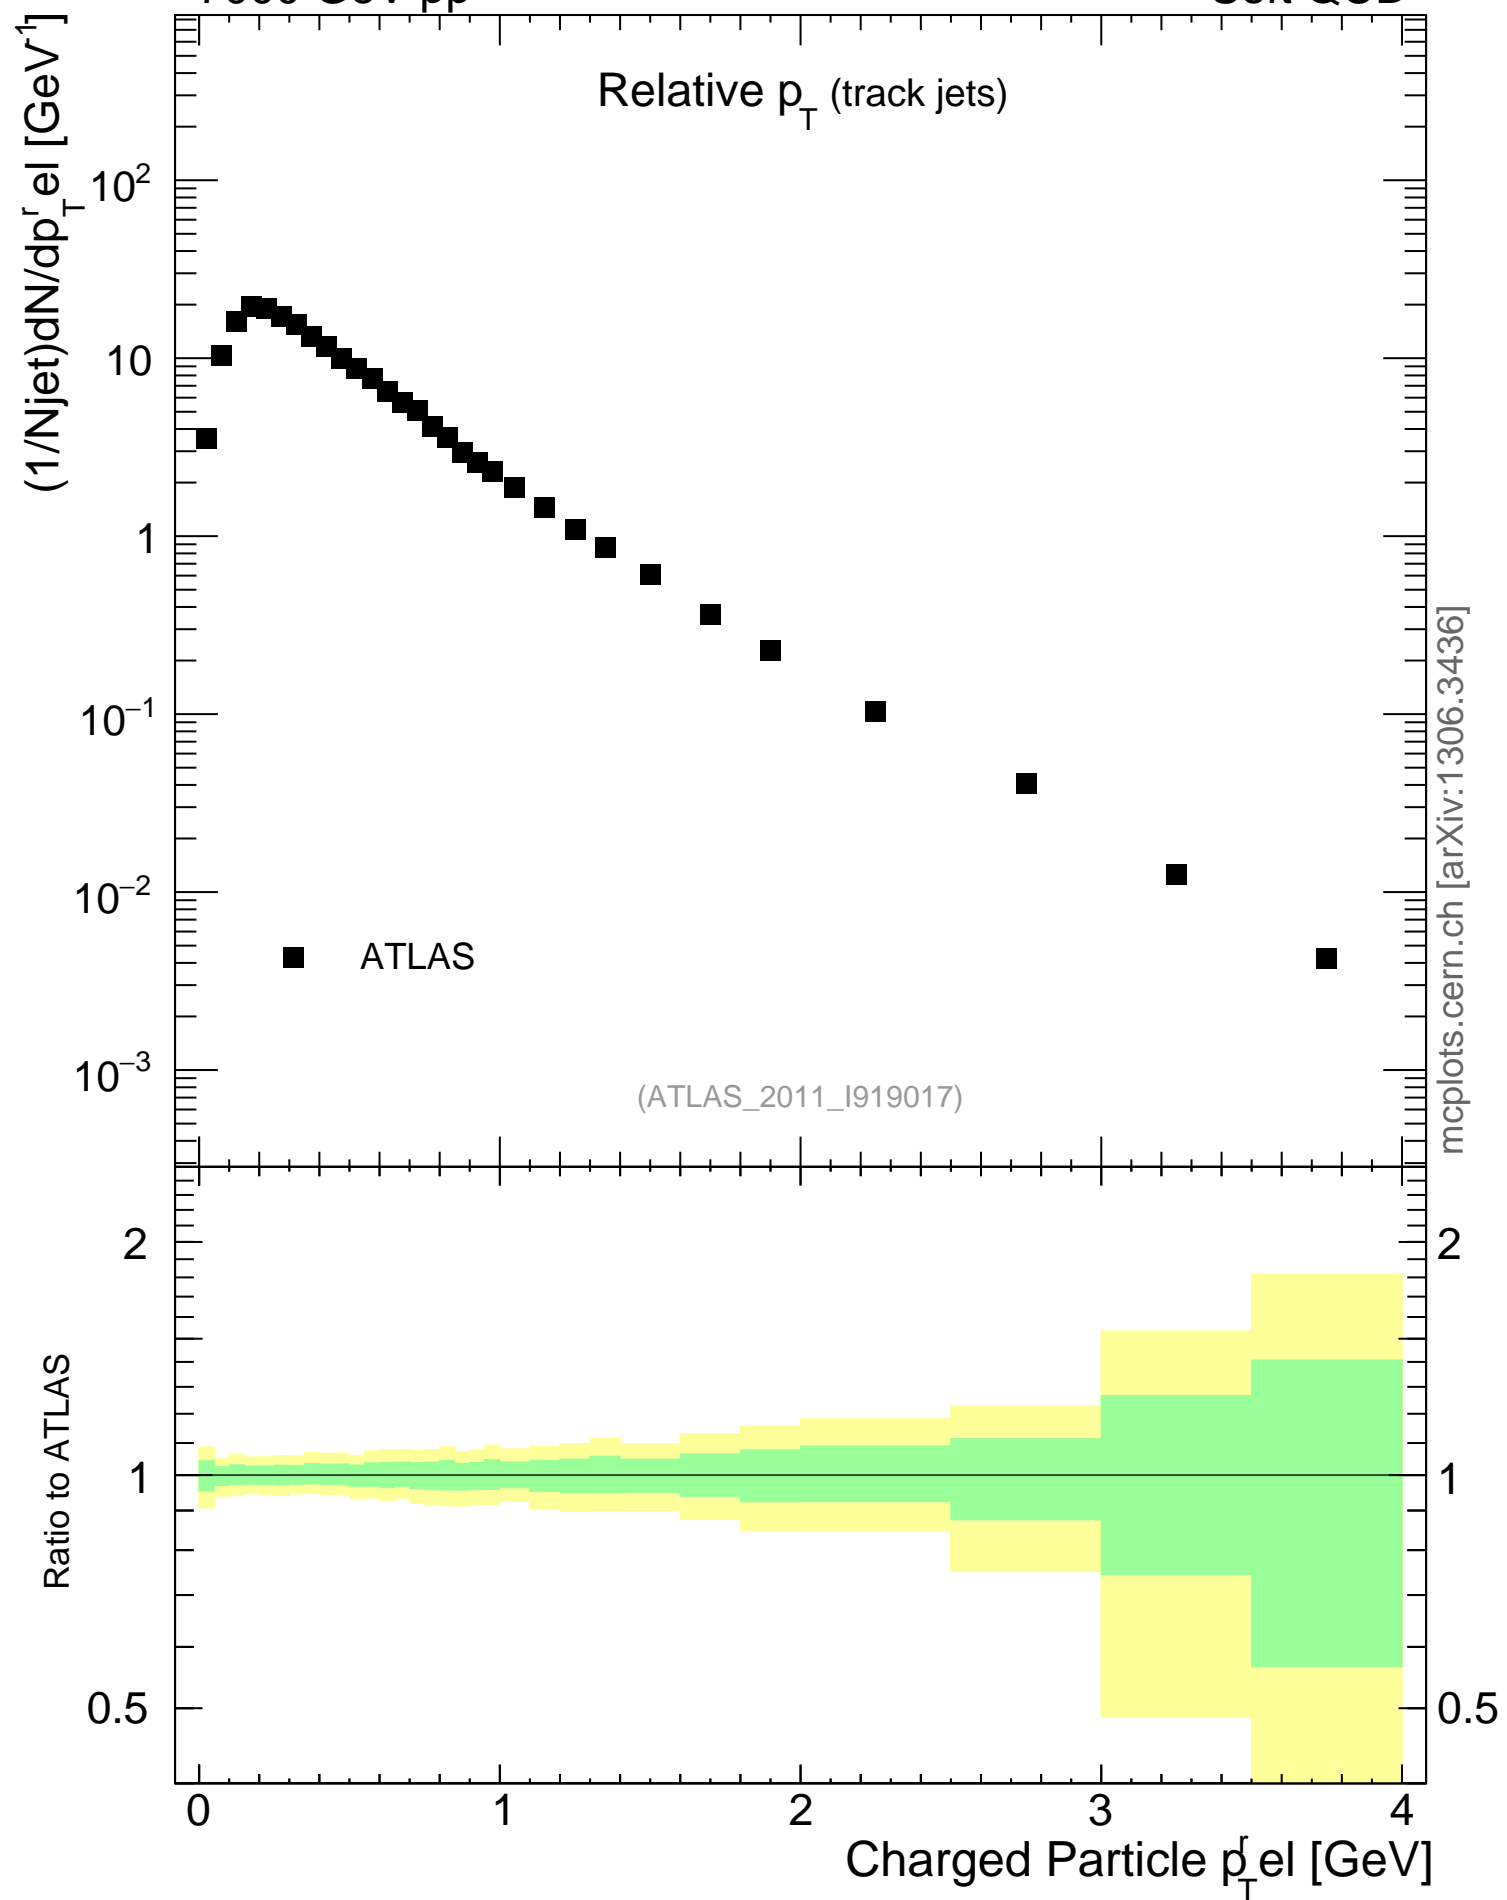

7000 GeV pp

Soft QCD

Relative p_T (track jets)

mcplots.cern.ch [arXiv:1306.3436]