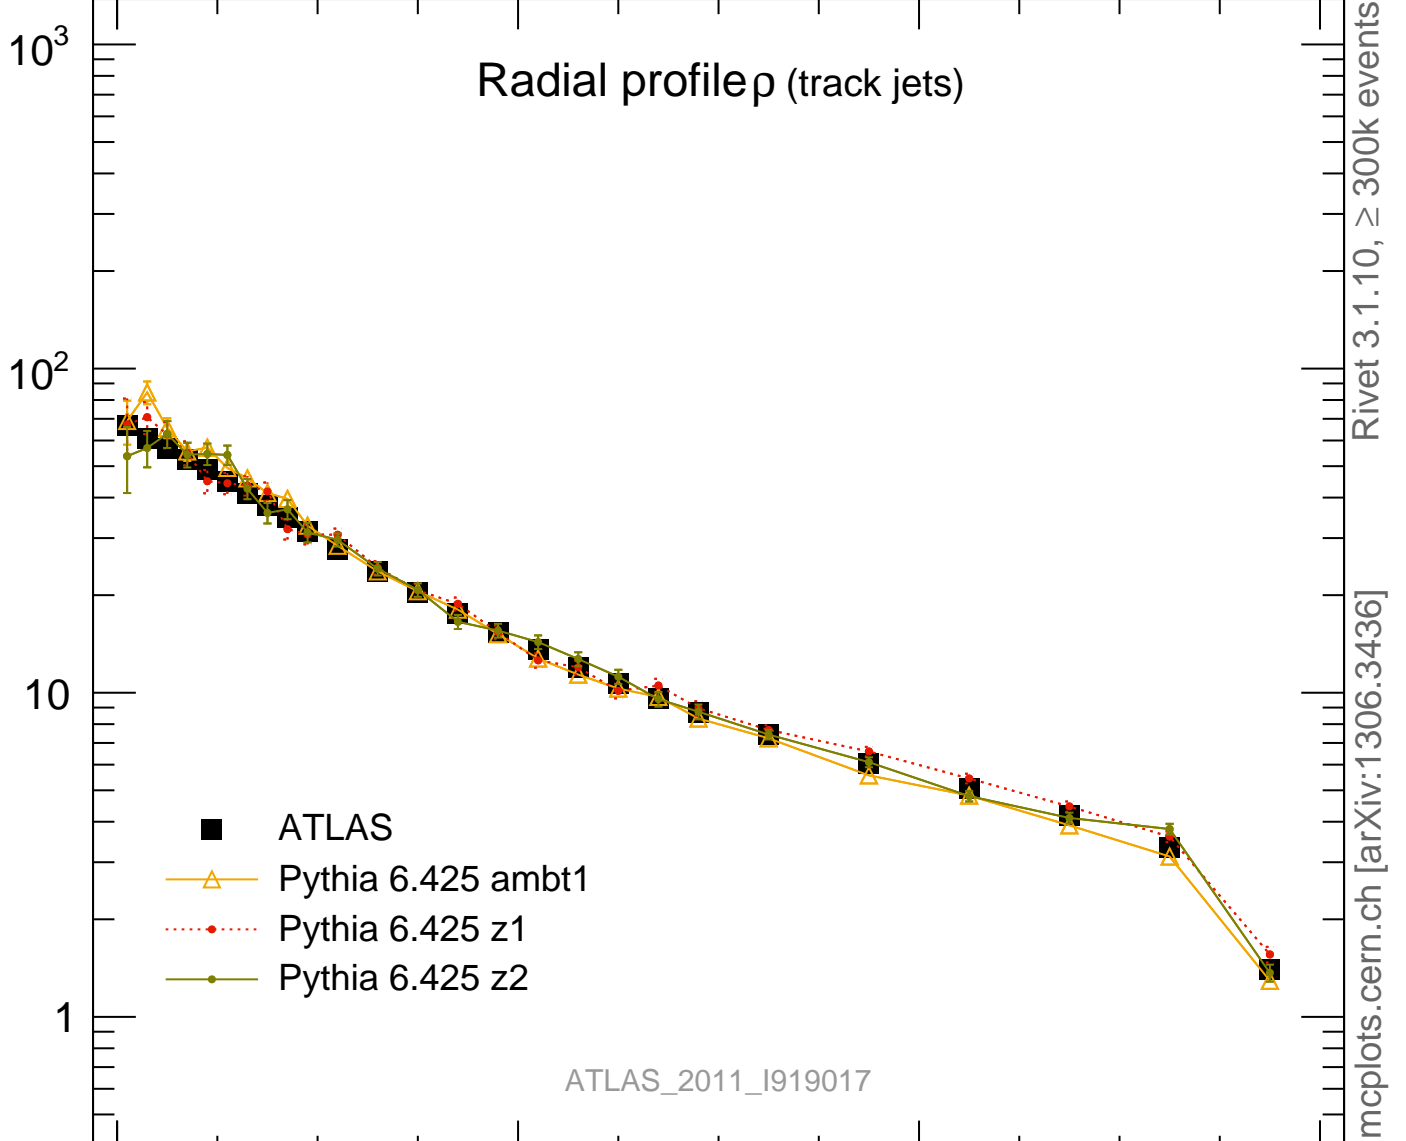

Radial profile ρ (track jets)

Rivet 3.1.10, $\geq 300k$ events
mcplots.cern.ch [arXiv:1306.3436]

ATLAS_2011_I919017