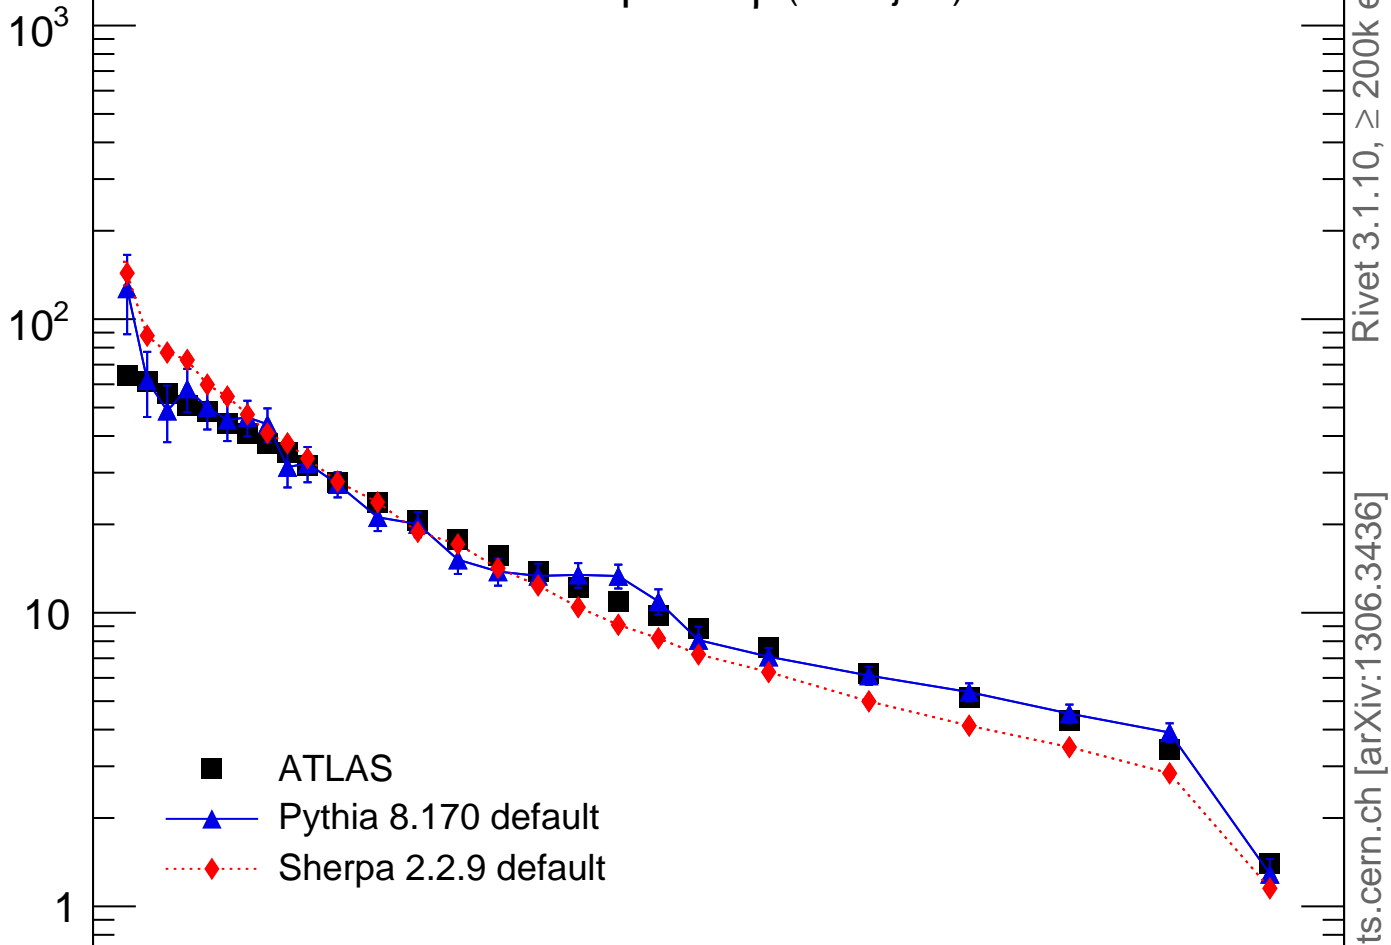

Radial profile ρ (track jets)

Rivet 3.1.10, $\geq 200k$ events
mcplots.cern.ch [arXiv:1306.3436]

ATLAS_2011_I919017