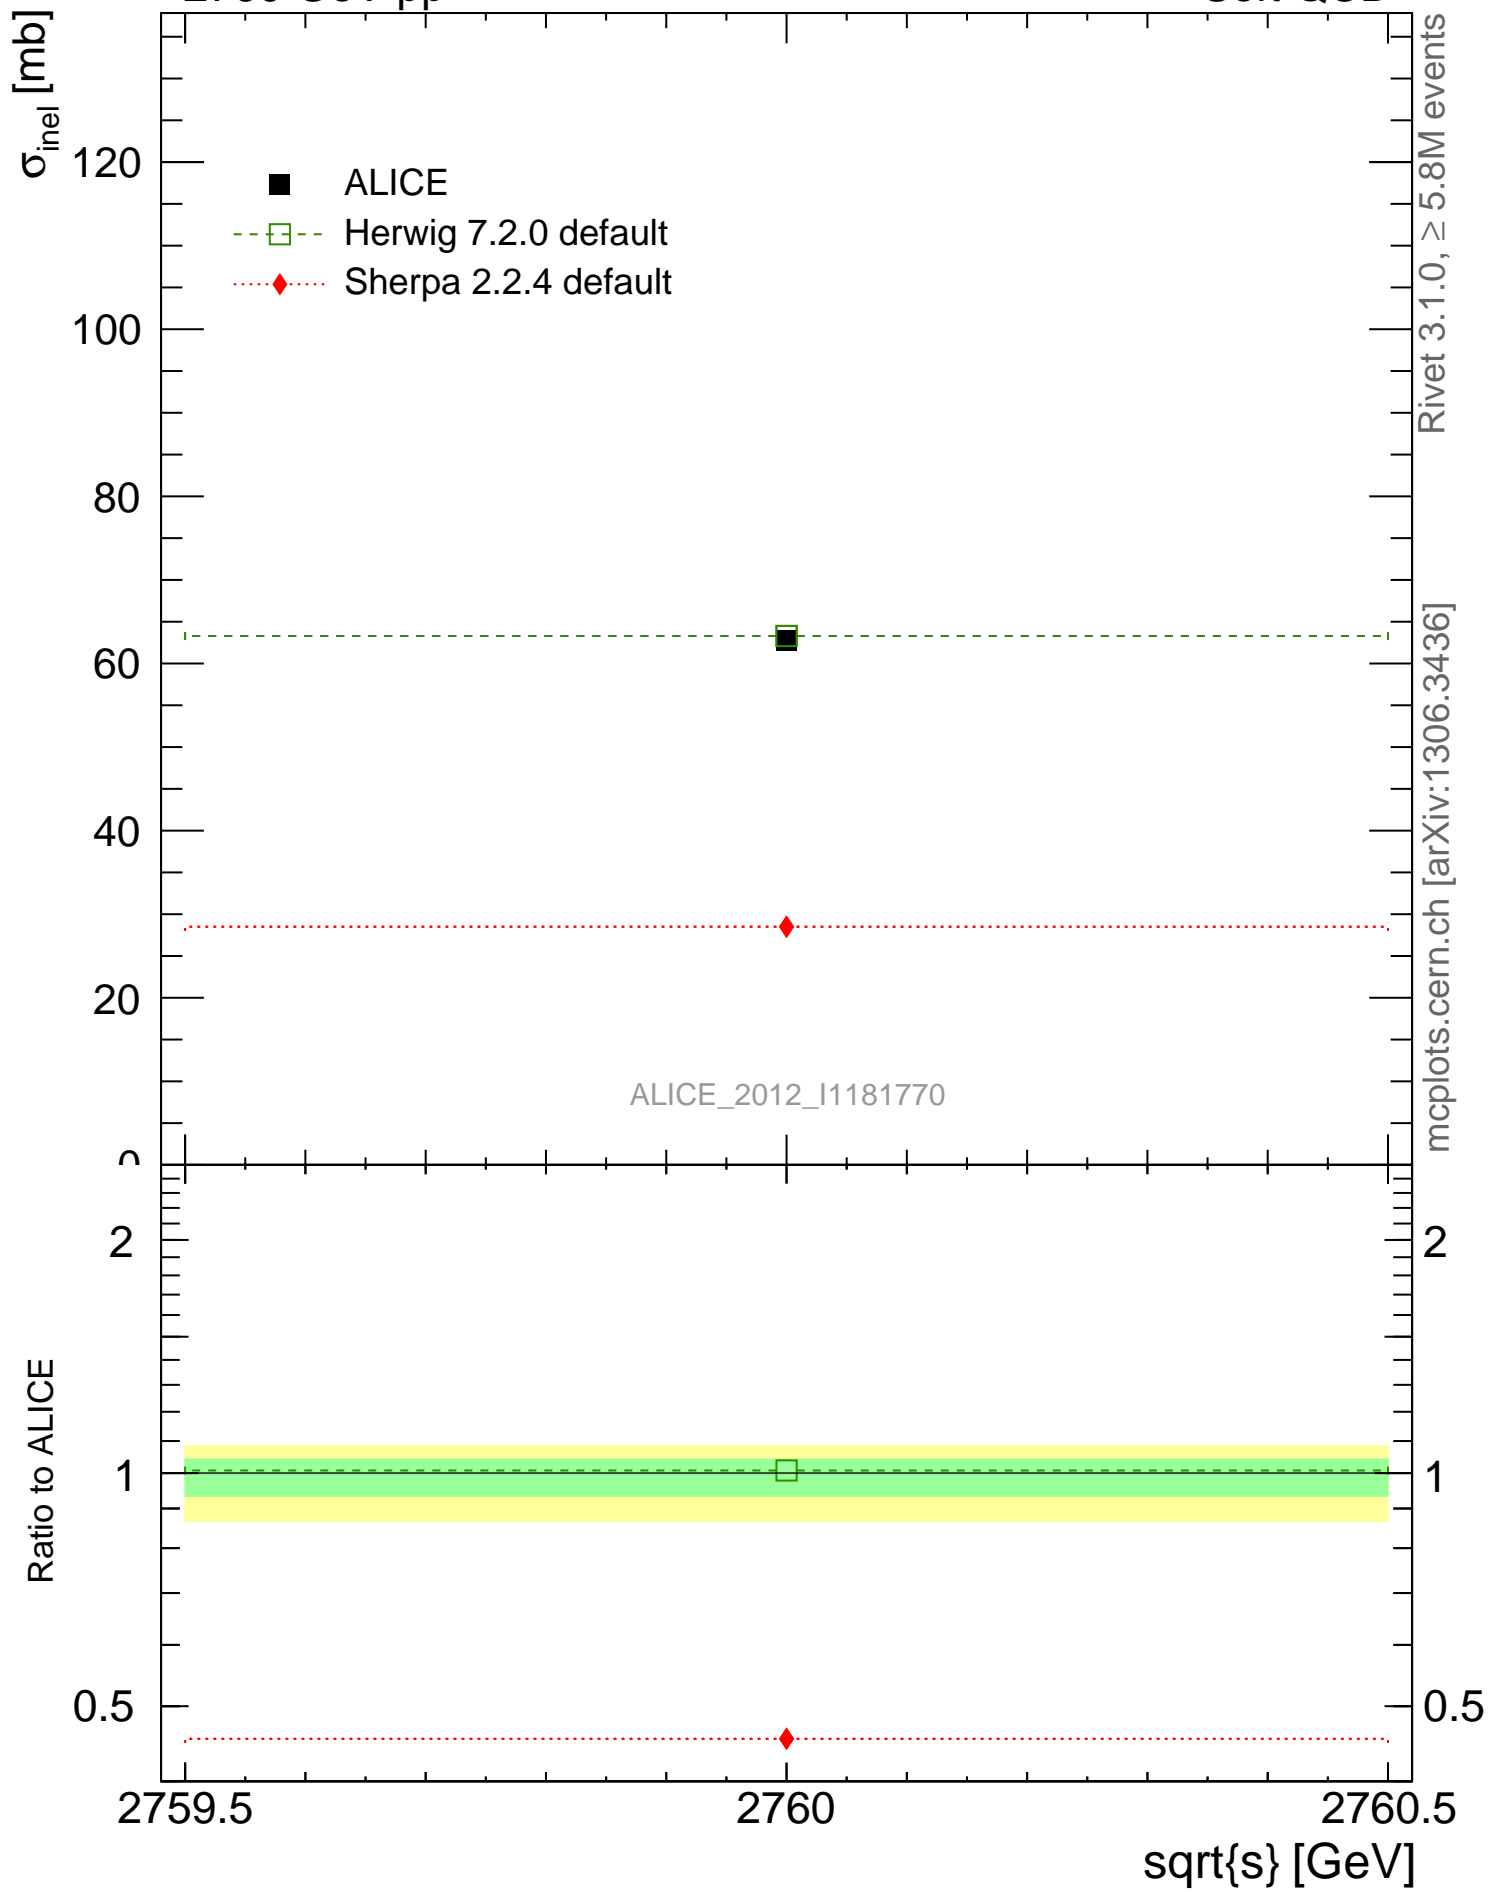

2760 GeV pp

Soft QCD

Rivet 3.1.0, $\geq 5.8\text{M}$ events
mcplots.cern.ch [arXiv:1306.3436]