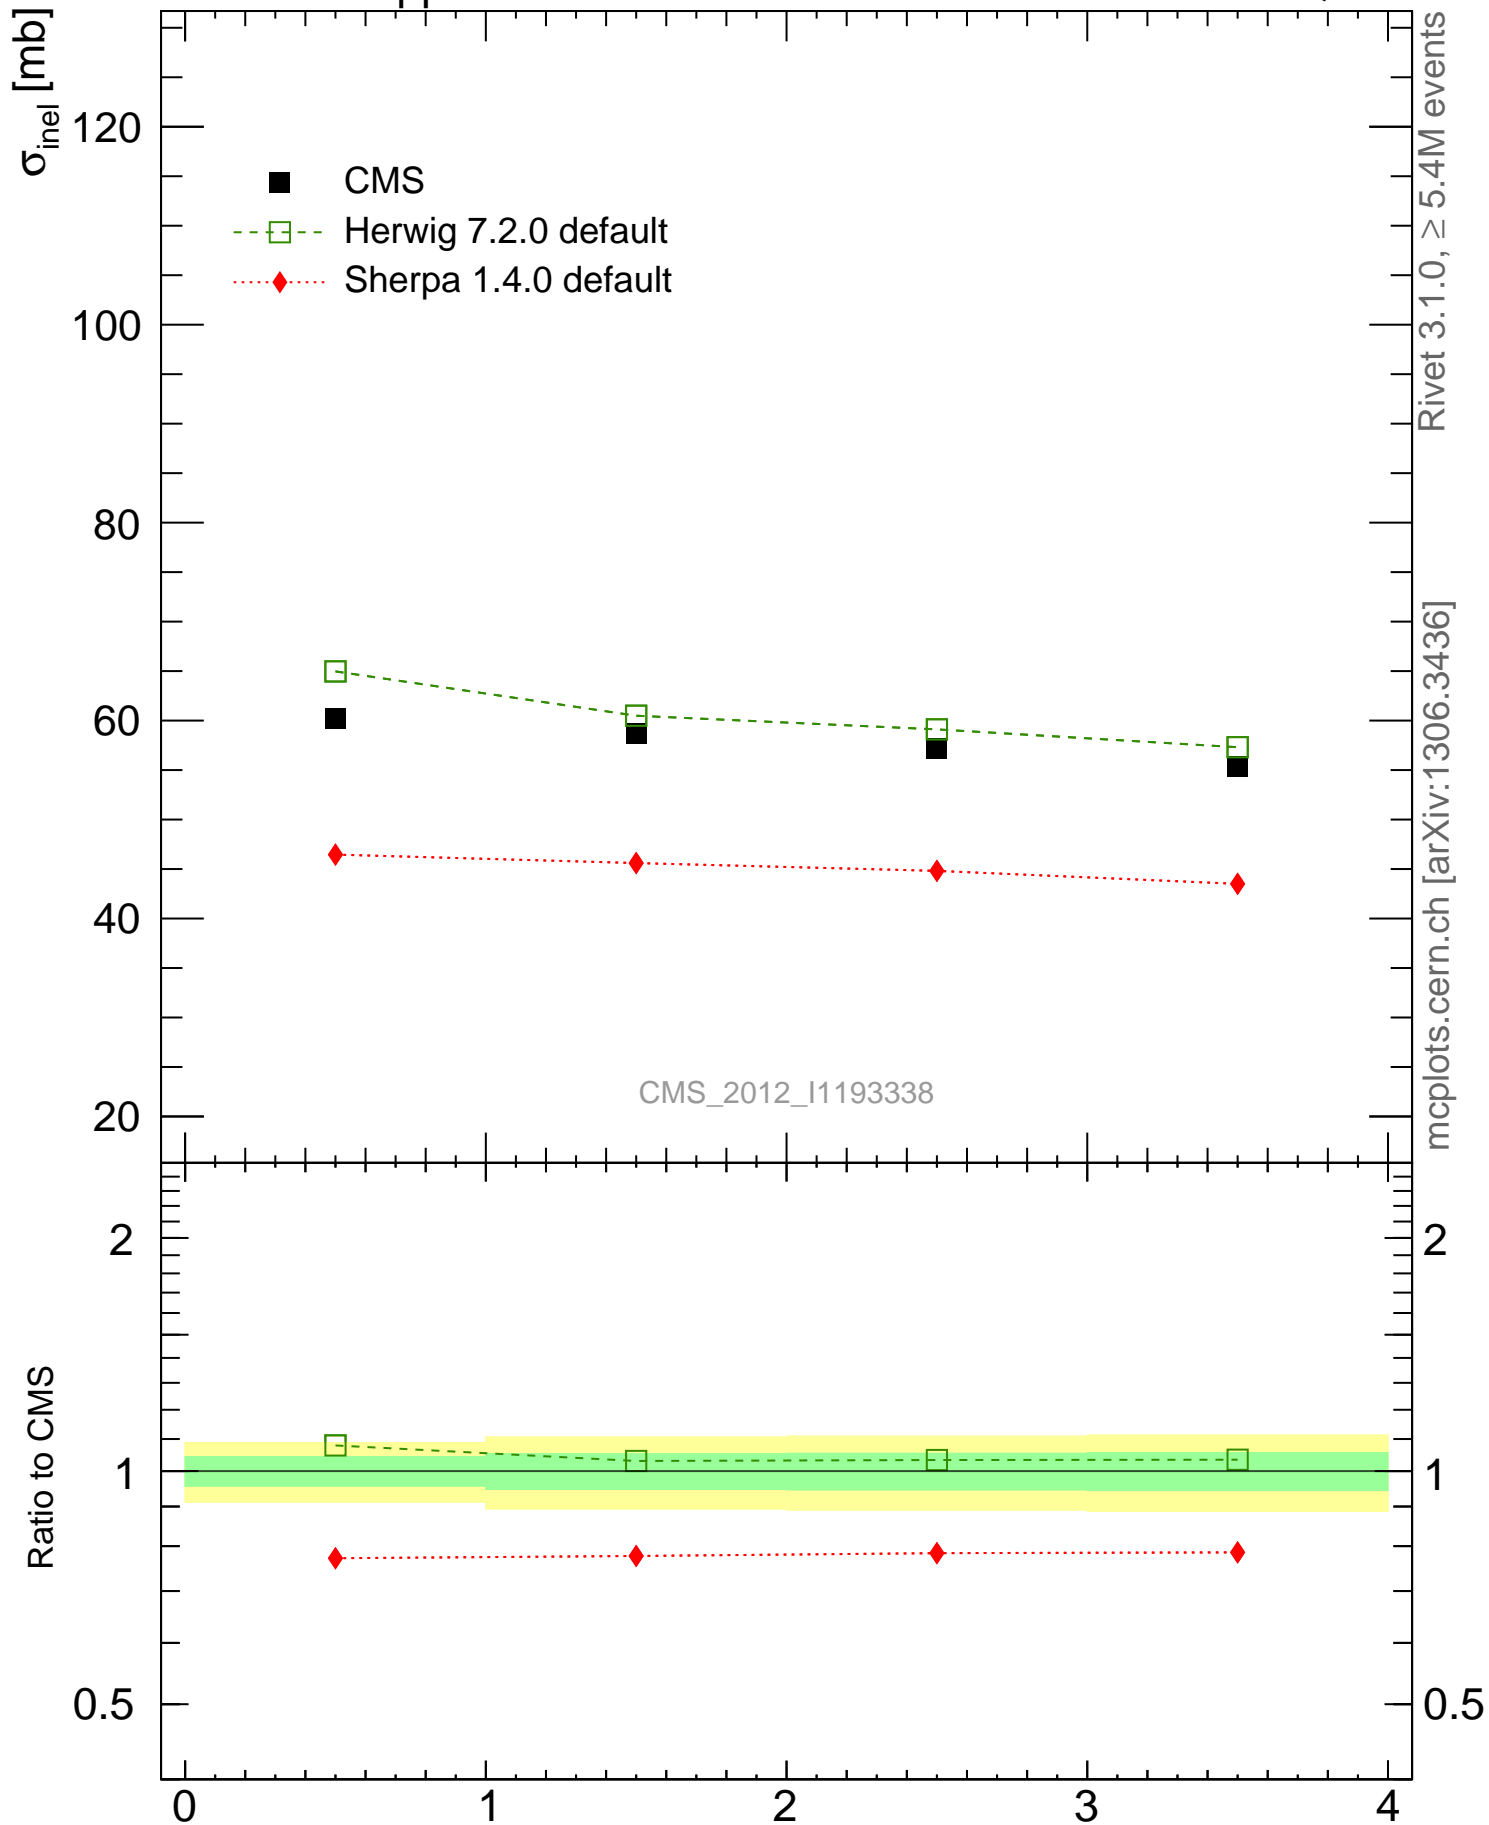

7000 GeV pp

Soft QCD

Rivet 3.1.0,  $\geq 5.4$ M events

mcplots.cern.ch [arXiv:1306.3436]

CMS\_2012\_I1193338