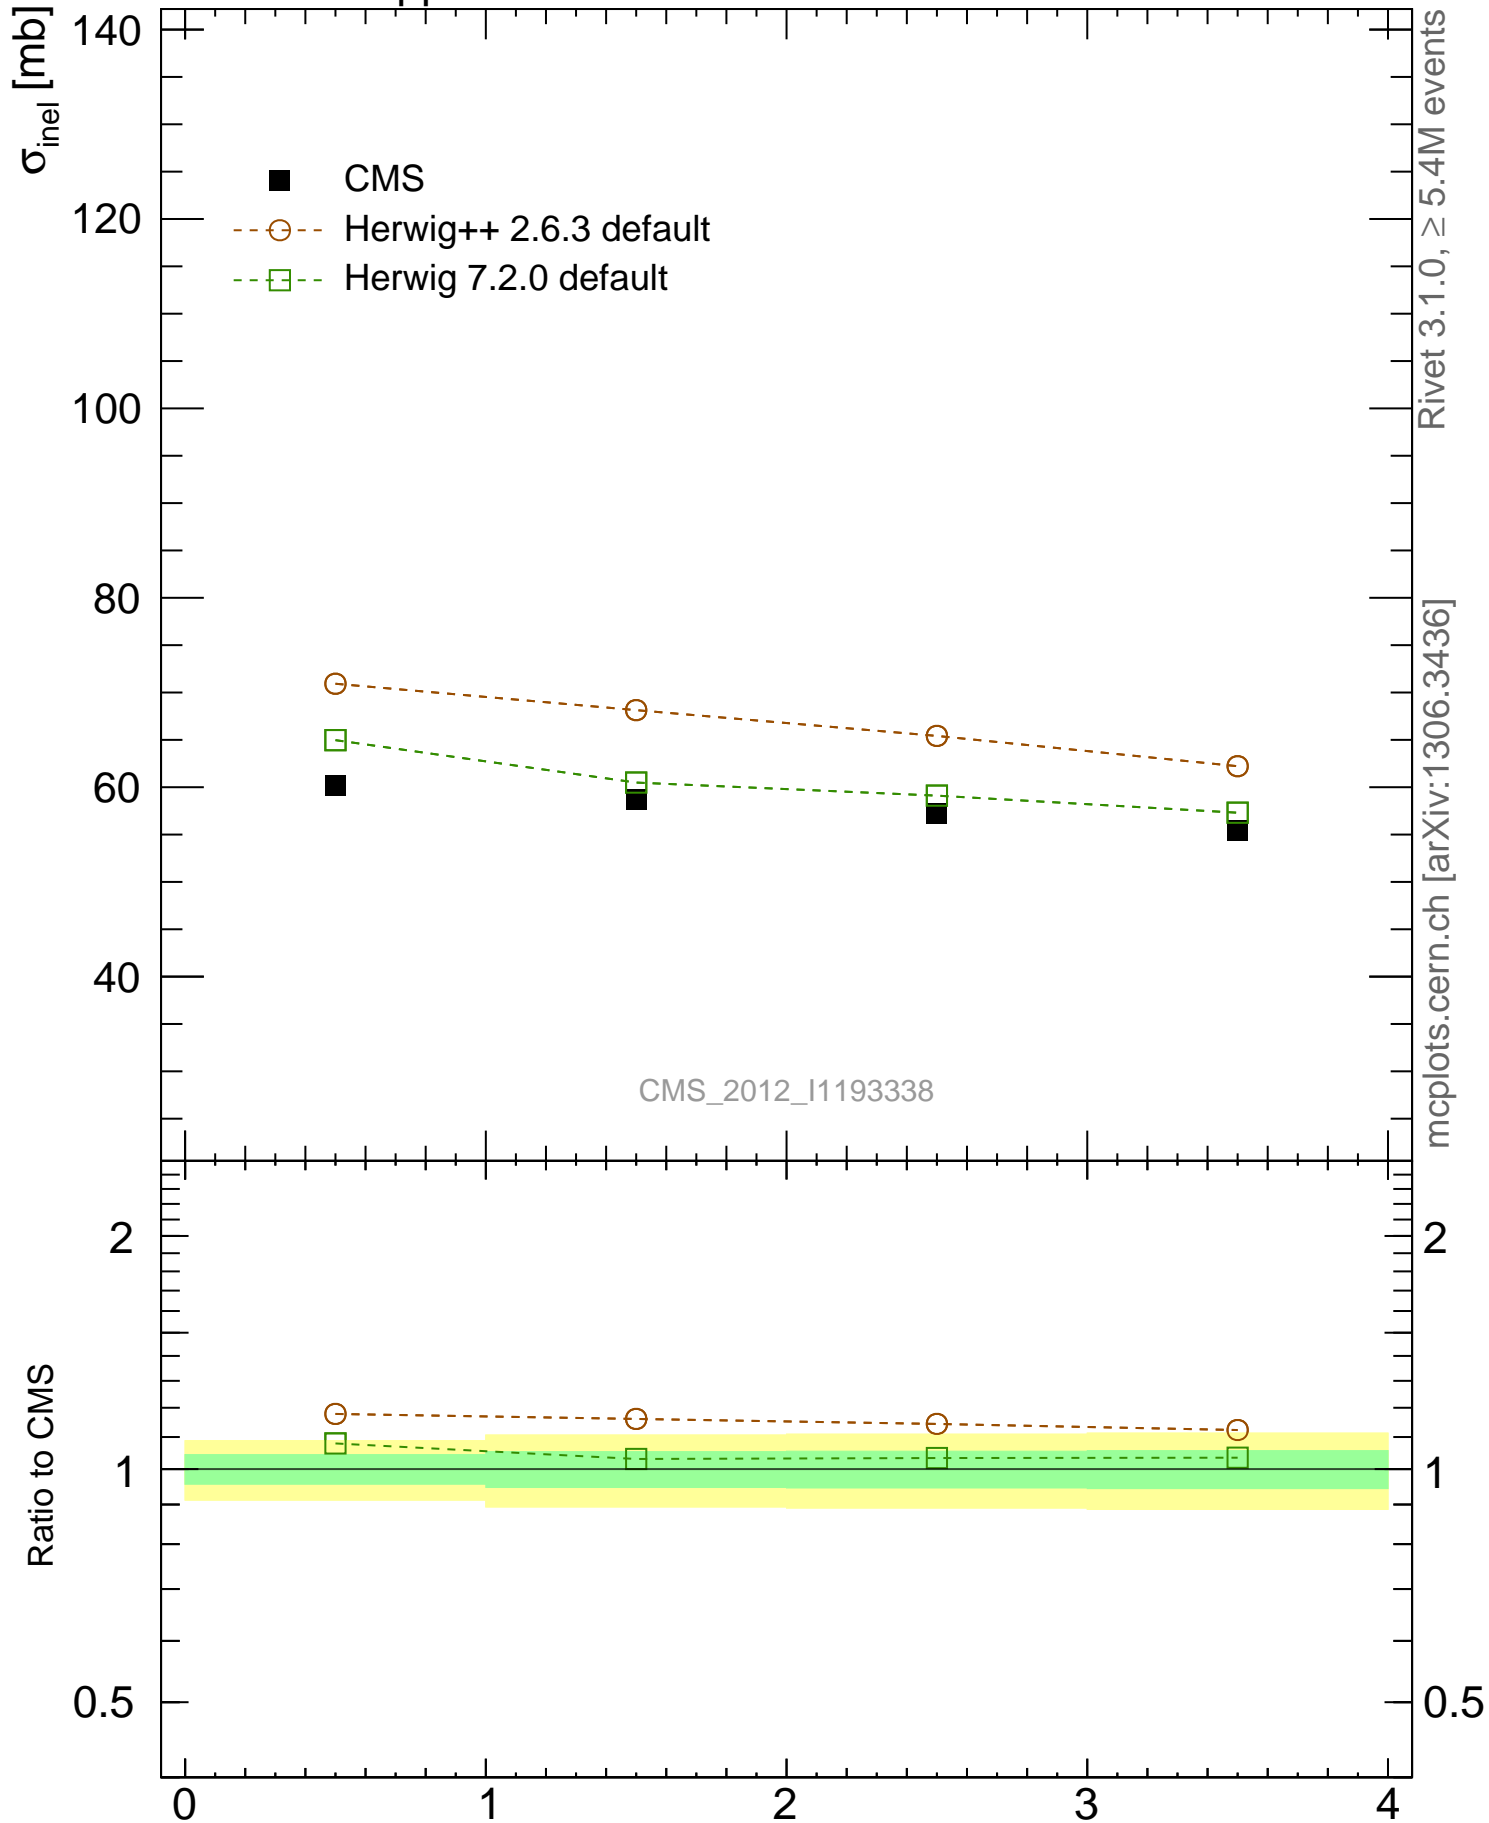

7000 GeV pp

Soft QCD

Rivet 3.1.0, $\geq 5.4\text{M}$ events
mcplots.cern.ch [arXiv:1306.3436]