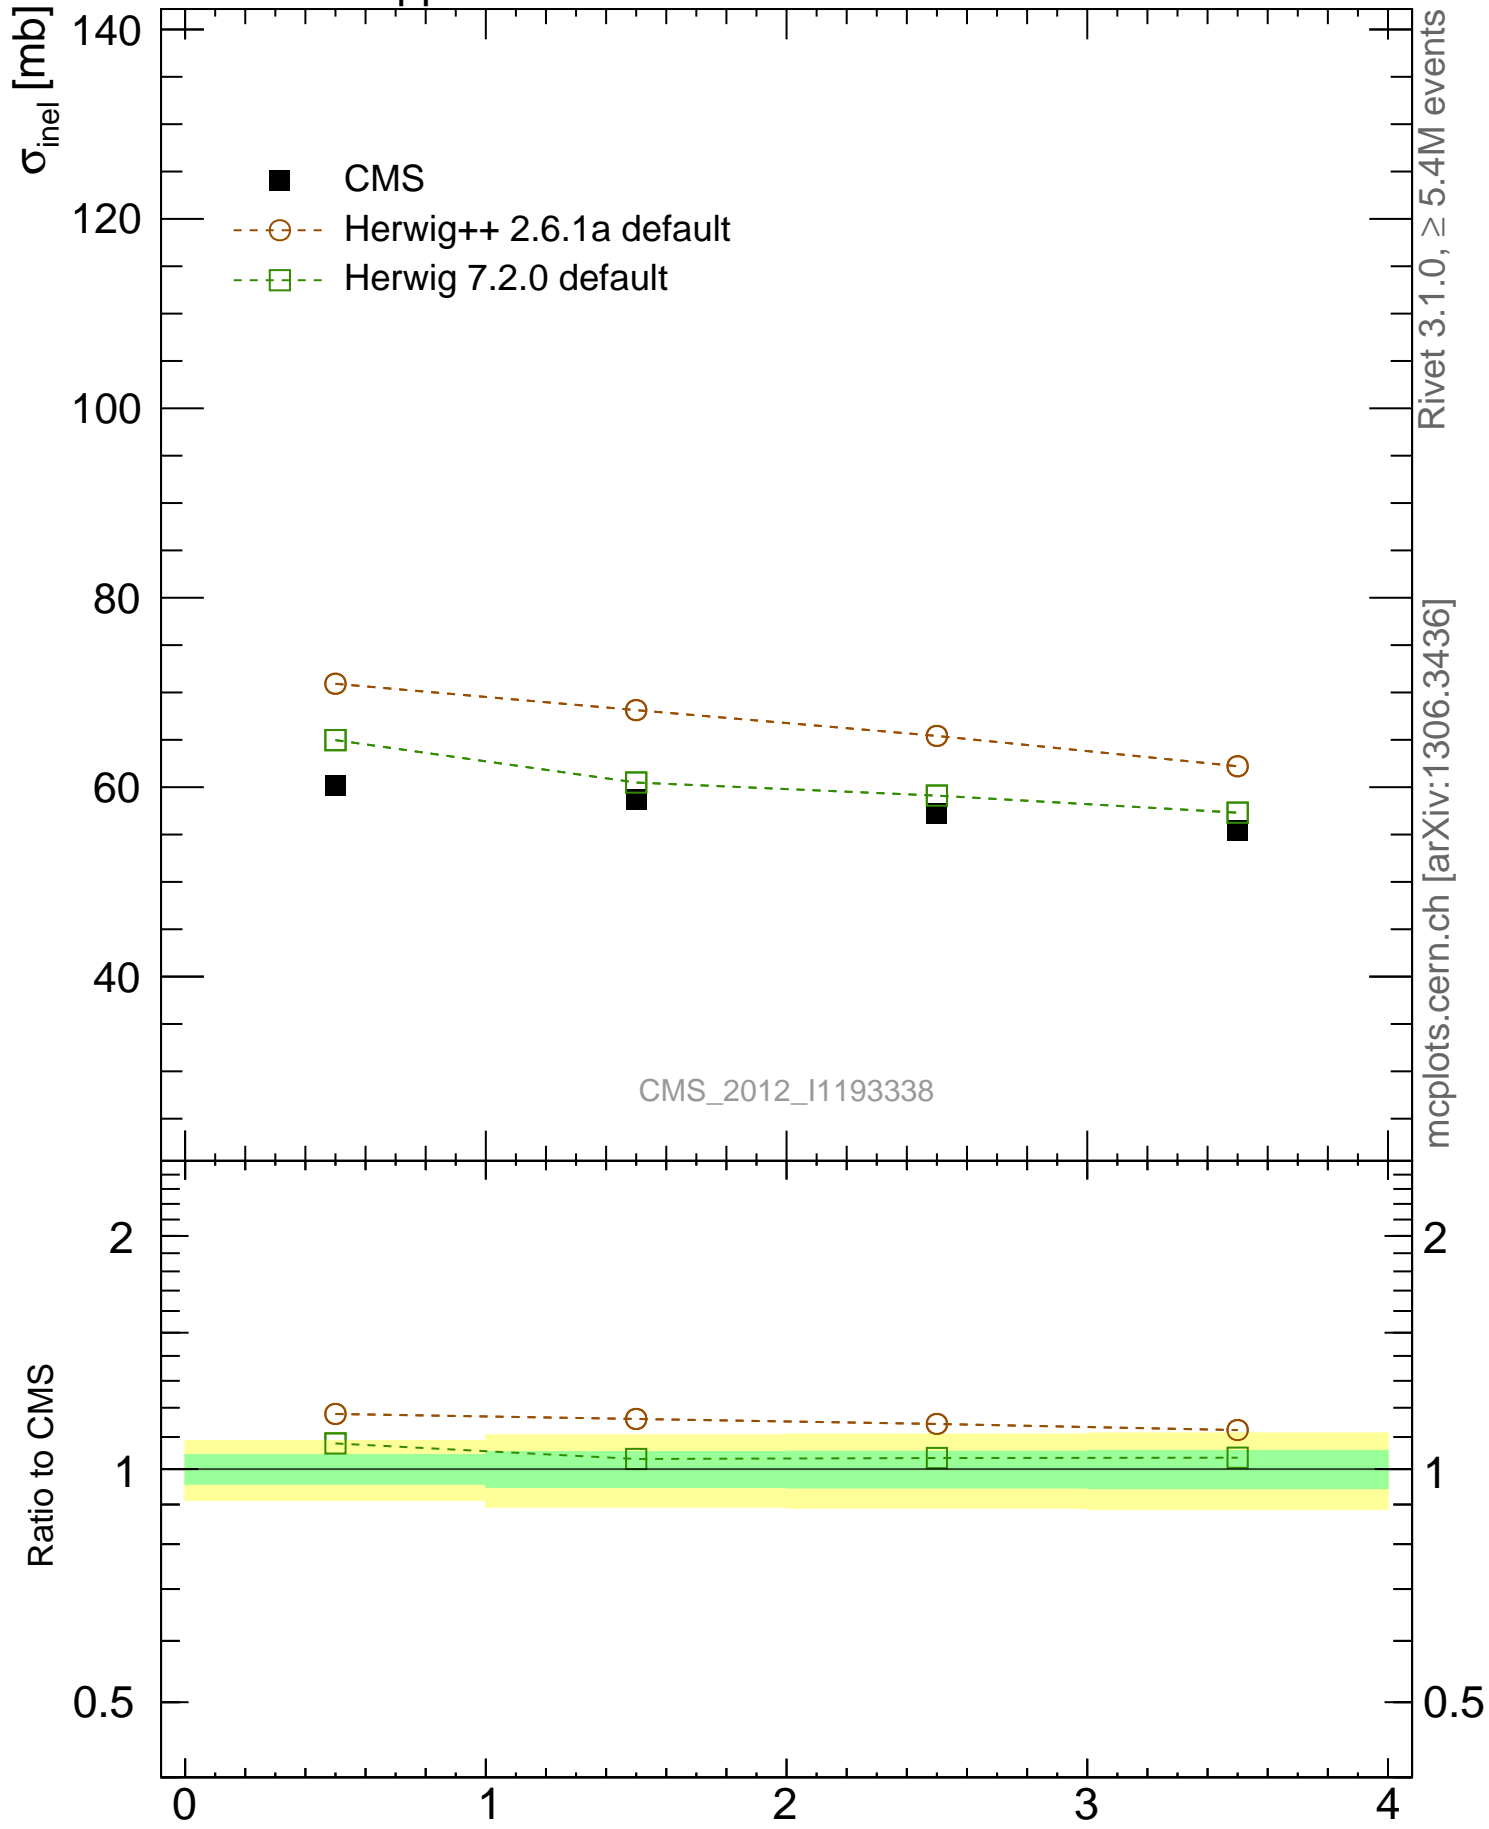

7000 GeV pp

Soft QCD

Rivet 3.1.0, $\geq 5.4\text{M}$ events
mcplots.cern.ch [arXiv:1306.3436]