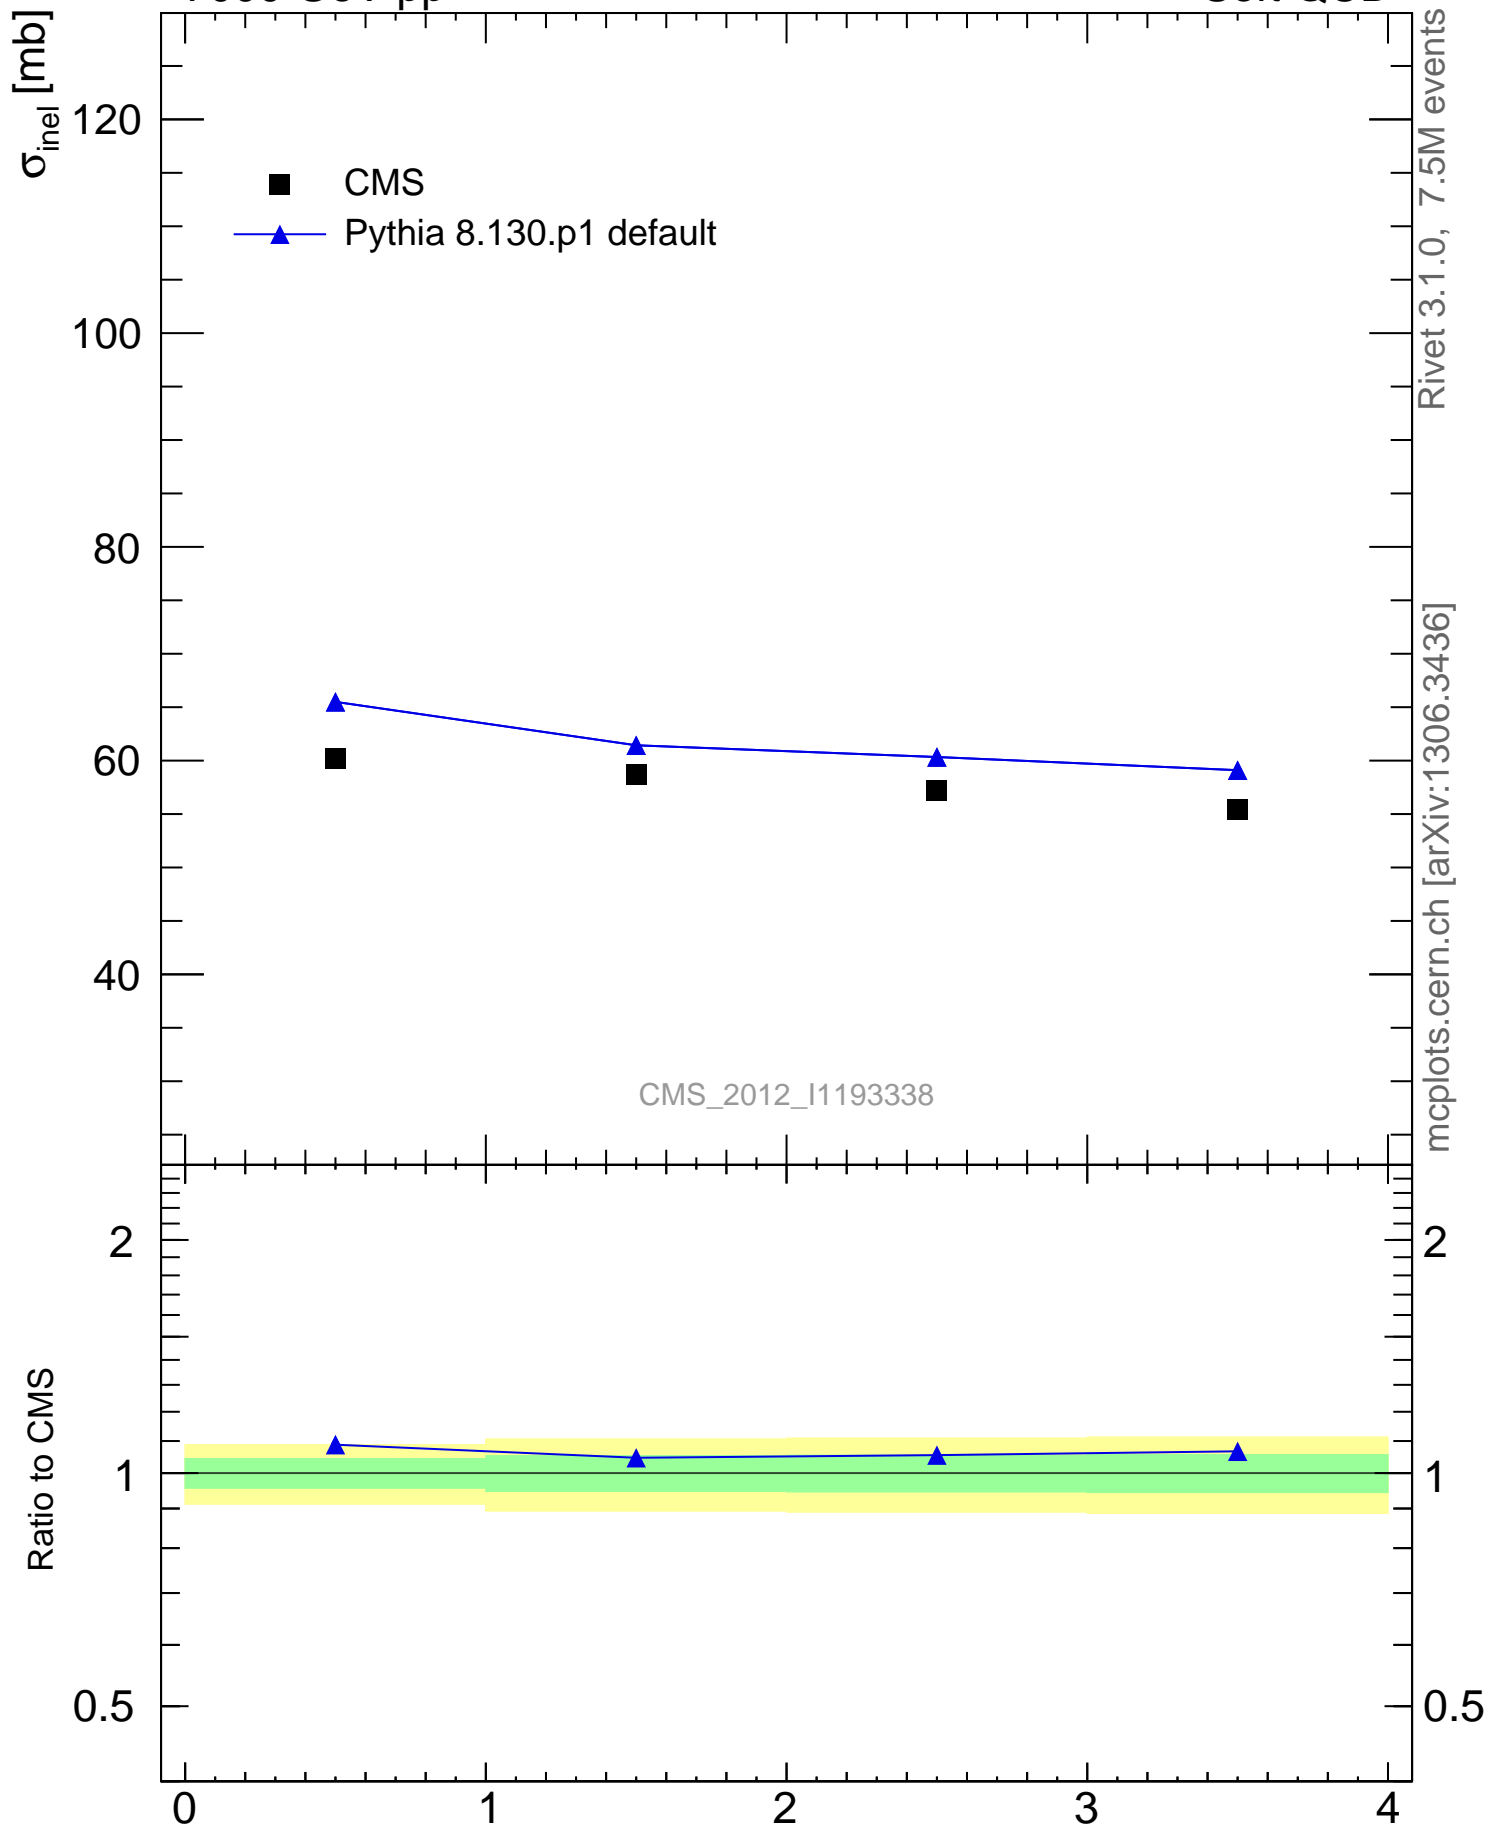

7000 GeV pp

Soft QCD

Rivet 3.1.0, 7.5M events  
mcplots.cern.ch [arXiv:1306.3436]