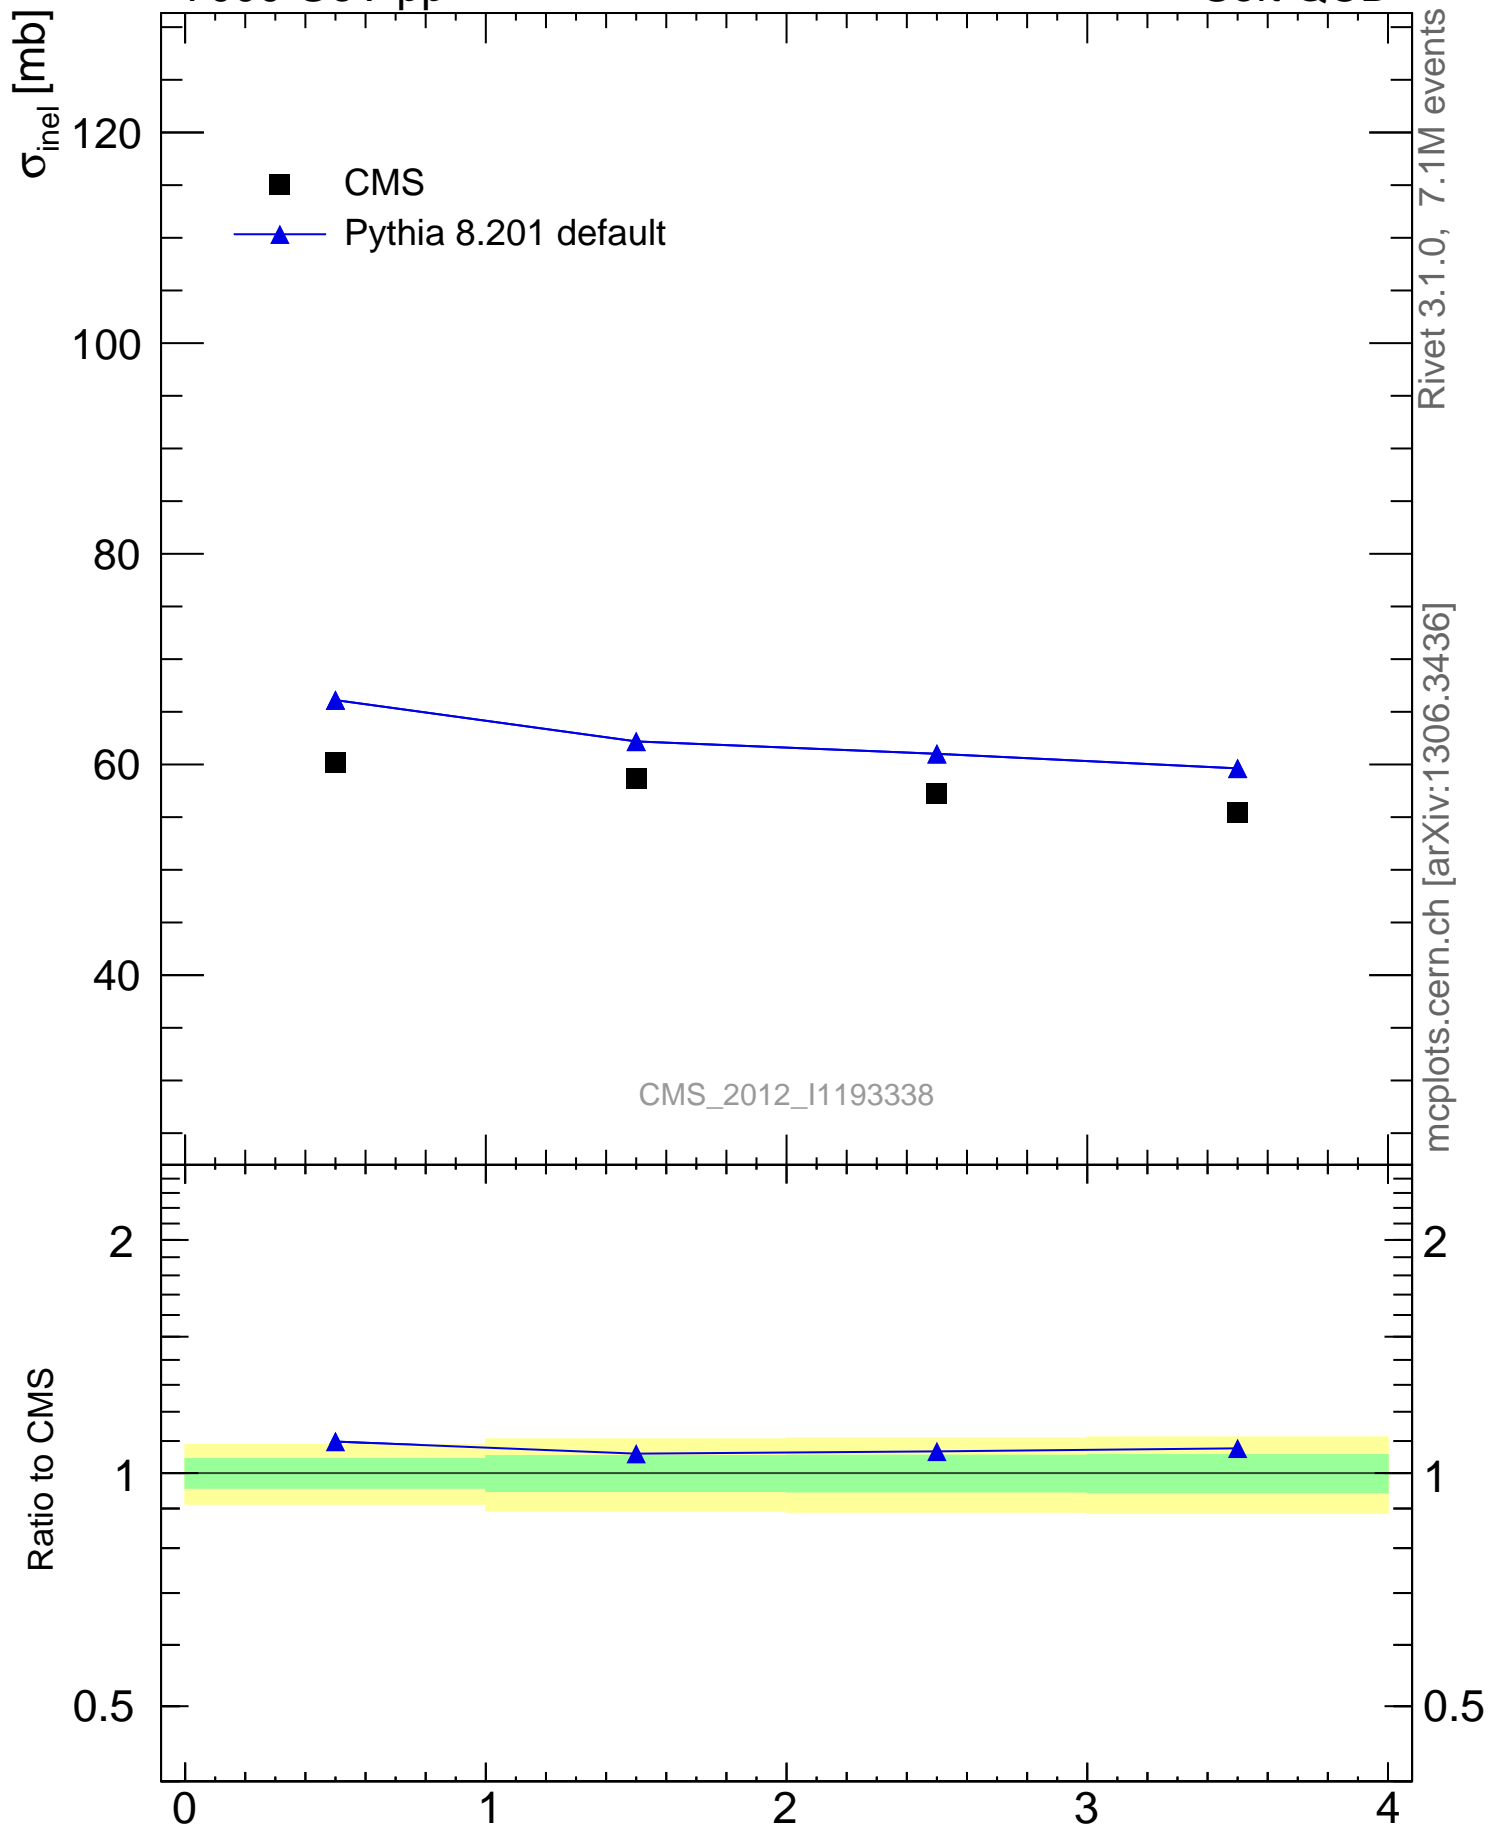

7000 GeV pp

Soft QCD

Rivet 3.1.0, 7.1M events
mcplots.cern.ch [arXiv:1306.3436]