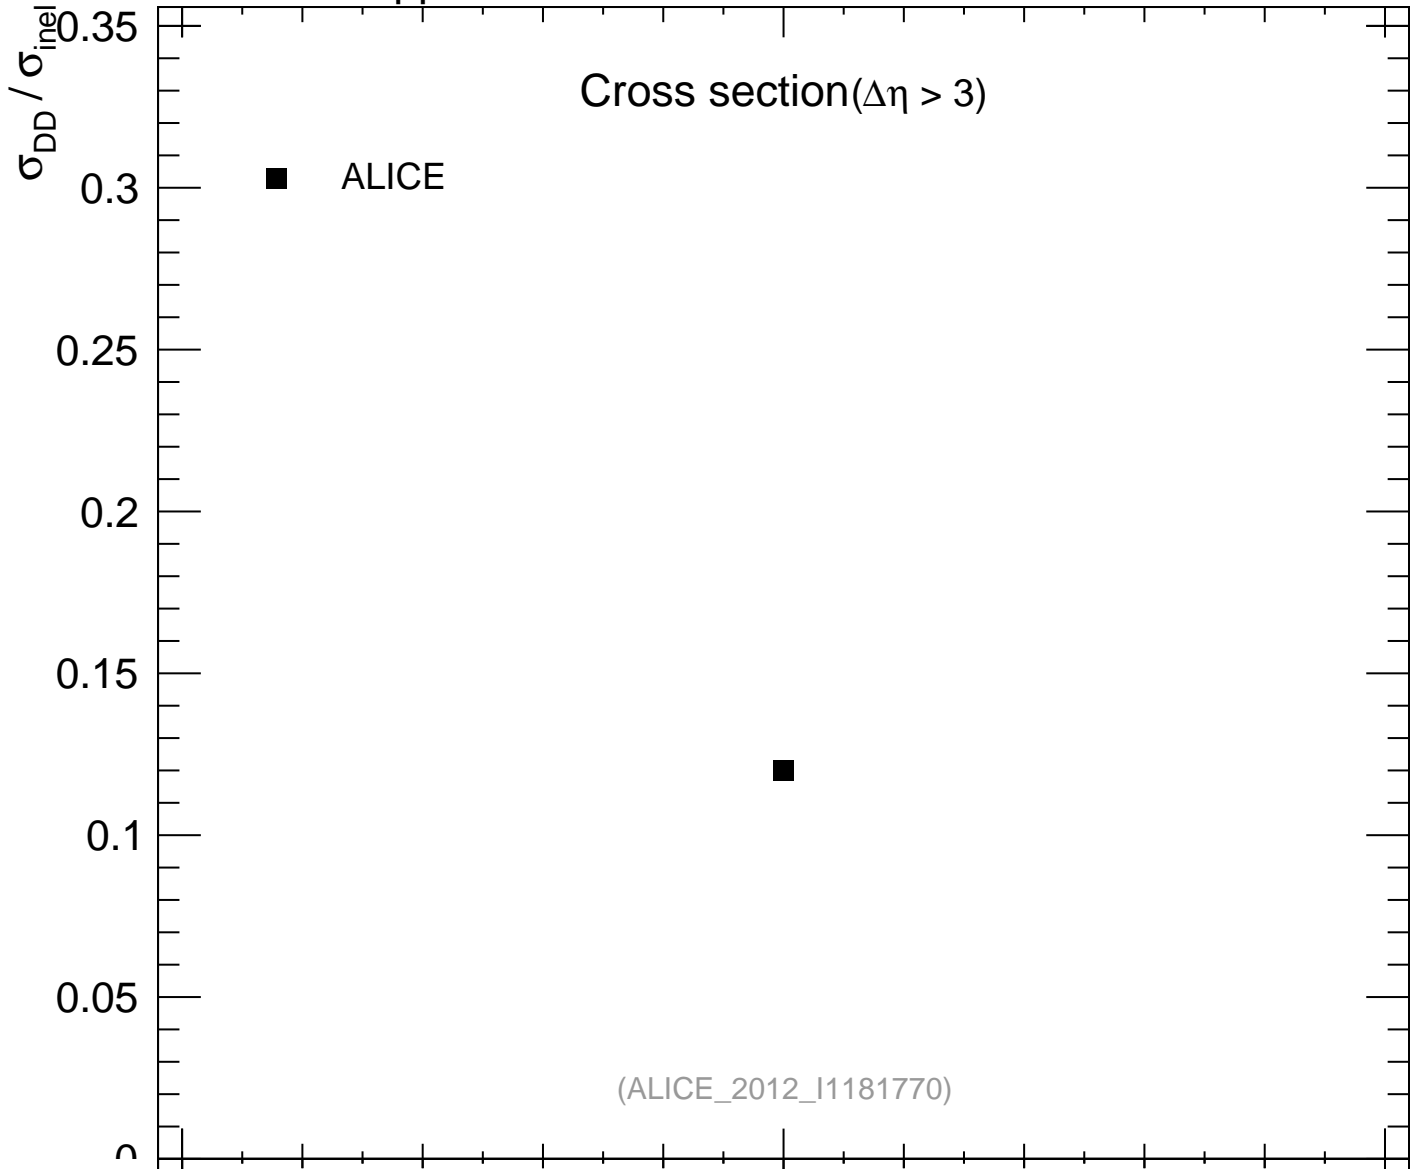

7000 GeV pp

Soft QCD

mcplots.cern.ch [arXiv:1306.3436]