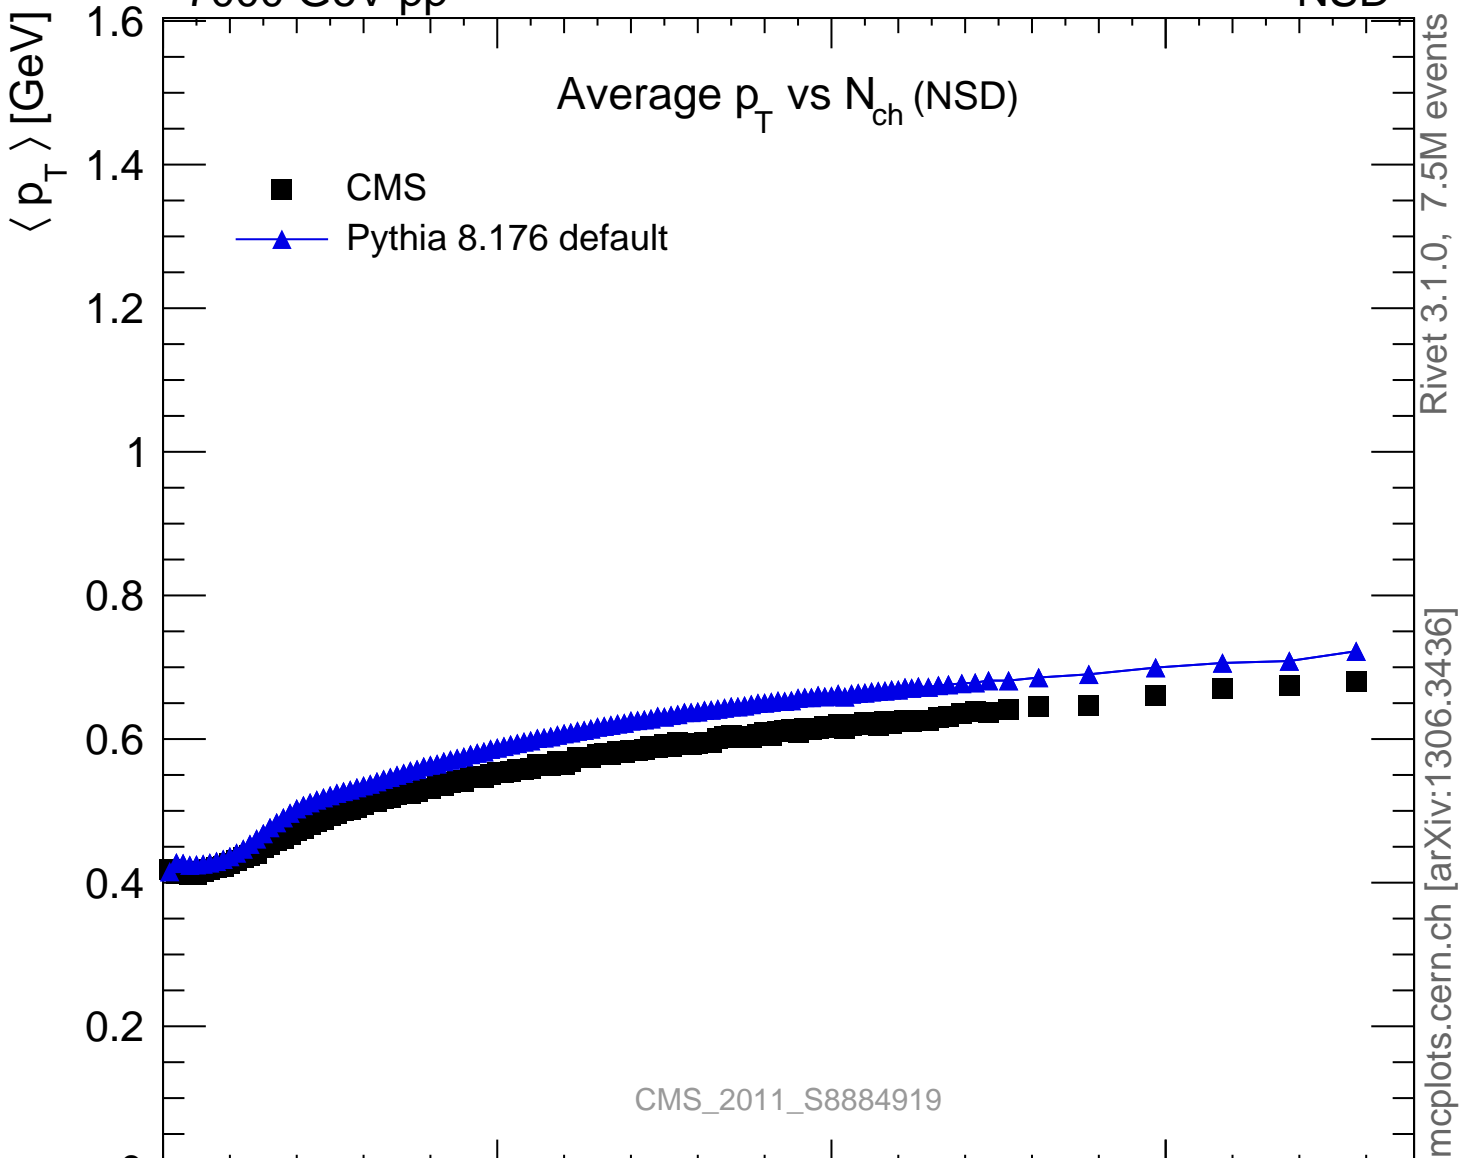

7000 GeV pp

NSD

Average  $p_T$  vs  $N_{ch}$  (NSD)

- CMS
- ▲ Pythia 8.176 default

CMS\_2011\_S8884919

Ratio to CMS