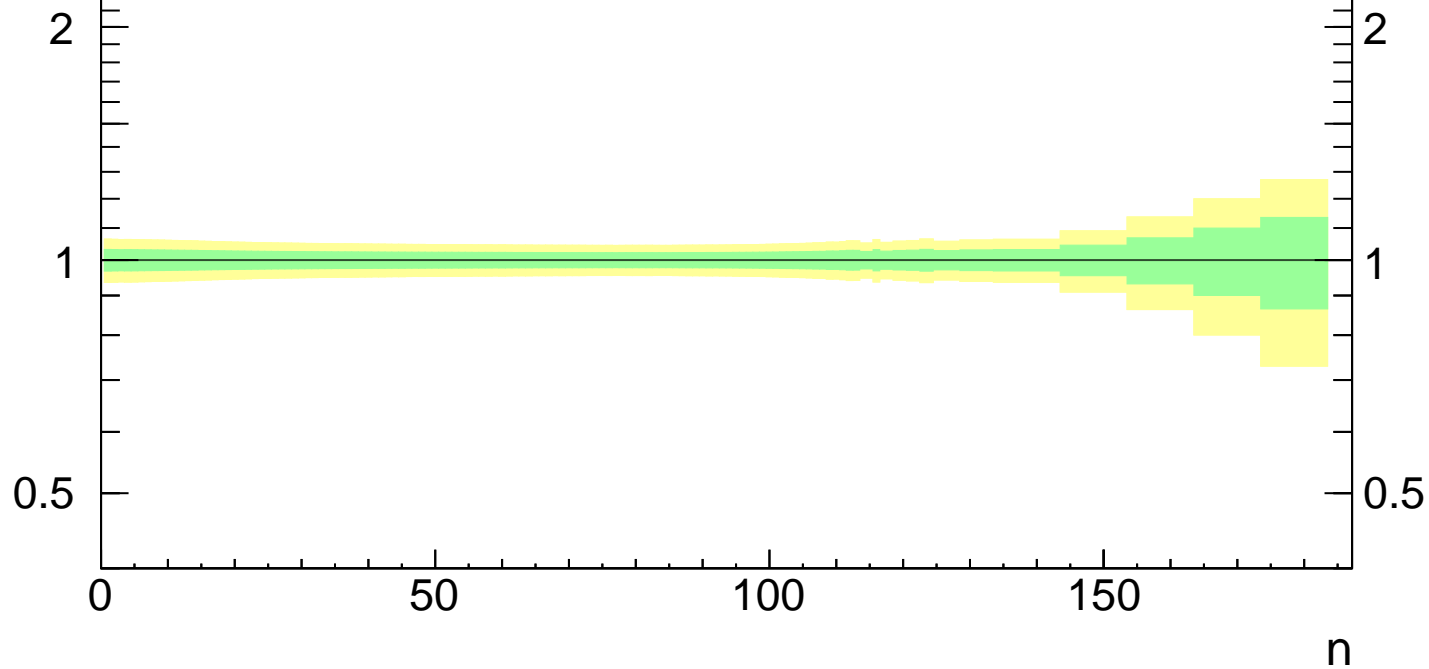

7000 GeV pp

NSD

Average p_T vs N_{ch} (NSD)

■ CMS

(CMS_2011_S8884919)

Ratio to CMS

mcplots.cern.ch [arXiv:1306.3436]