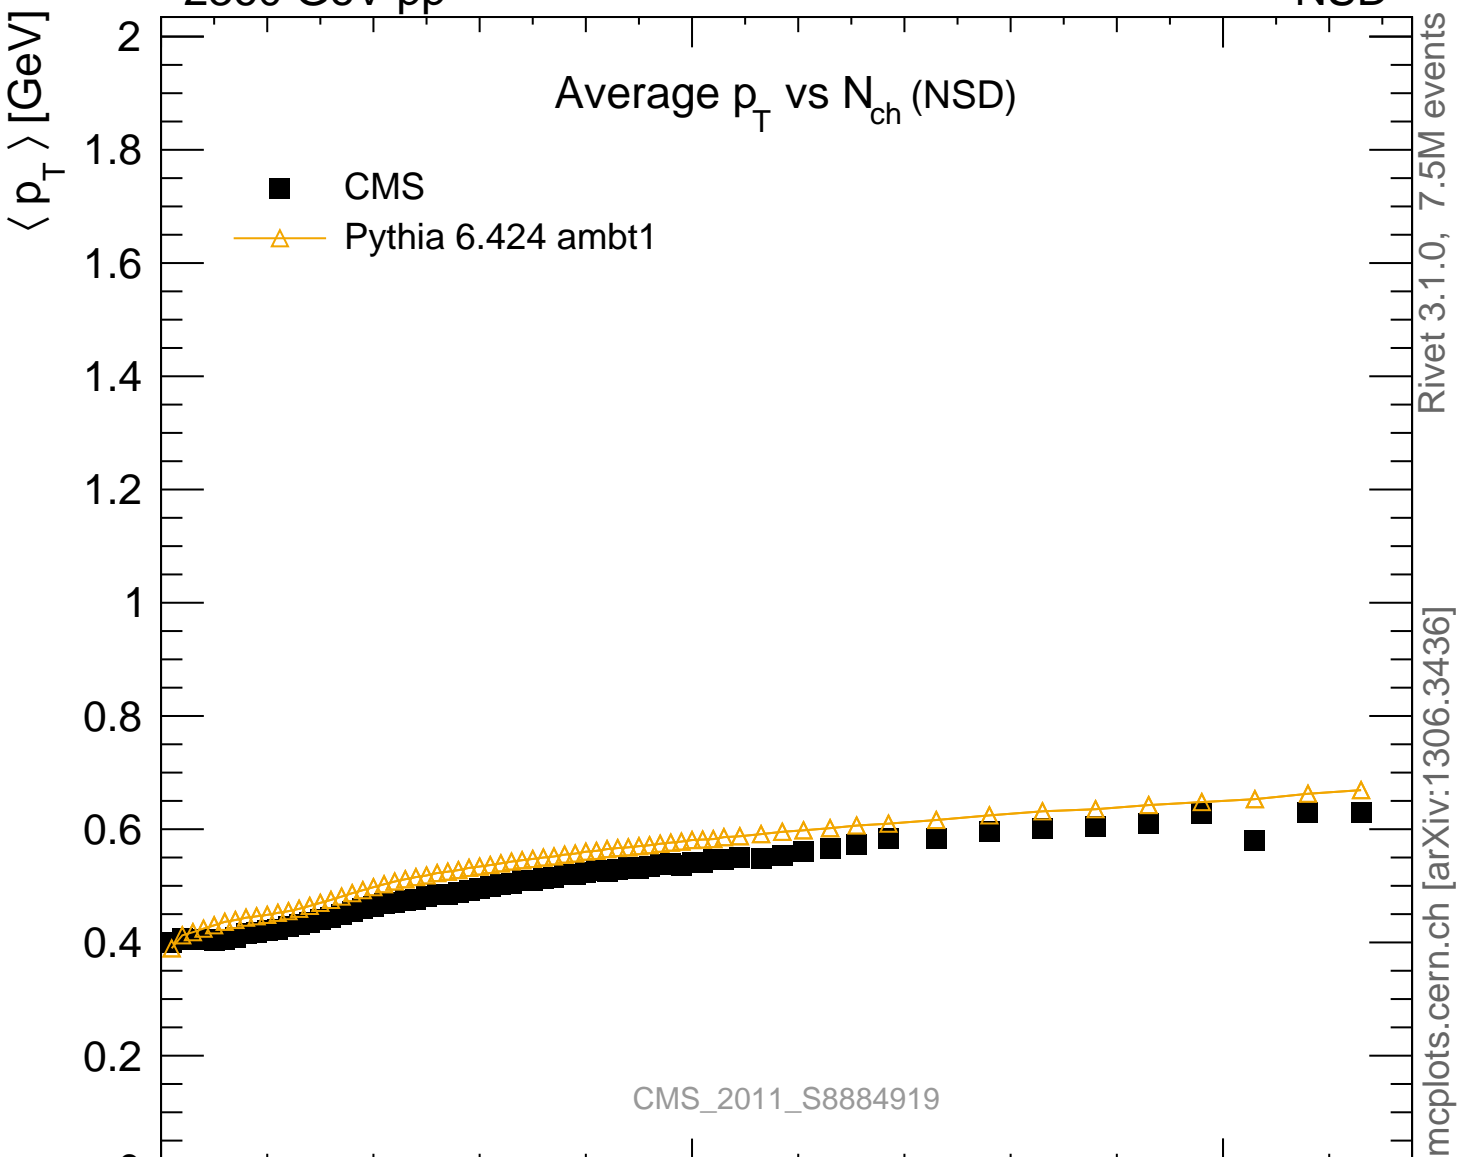

2360 GeV pp

NSD

Average p_T vs N_{ch} (NSD)Rivet 3.1.0, 7.5M events
mcplots.cern.ch [arXiv:1306.3436]