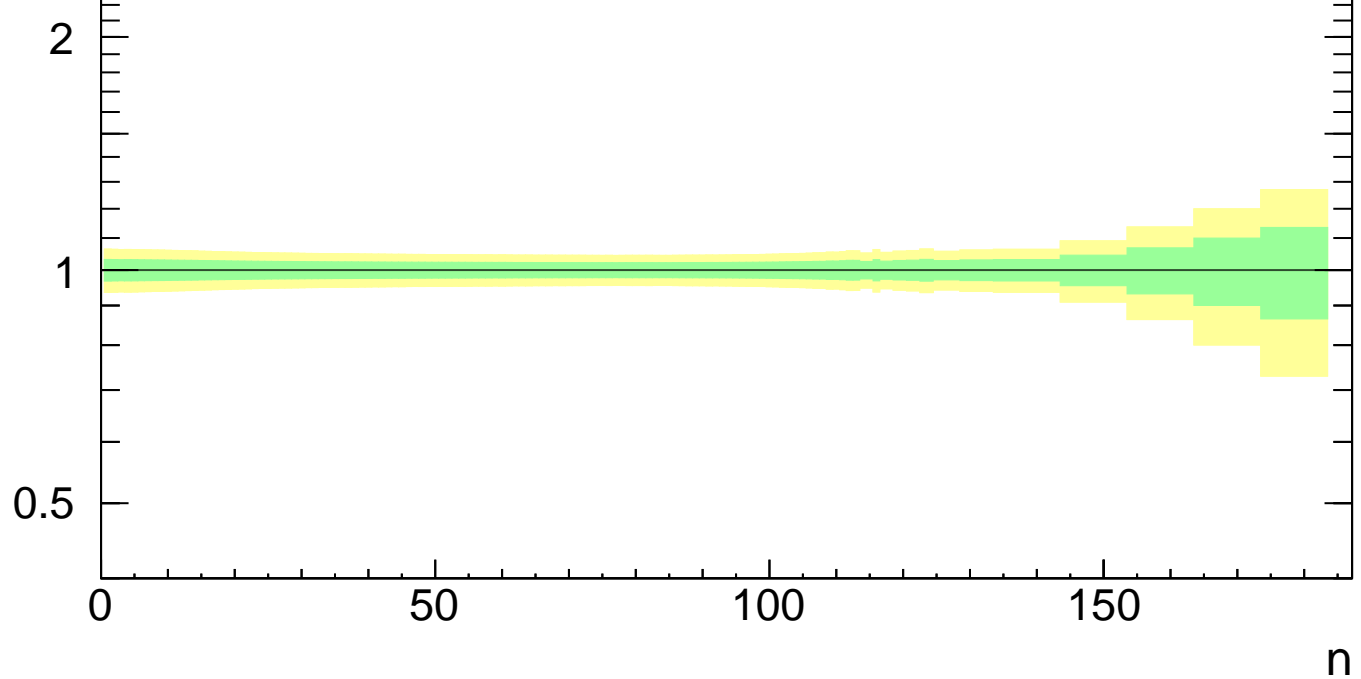

7000 GeV pp

NSD

Average p_T vs N_{ch} (NSD)

■ CMS

(CMS_2011_S8884919)

Ratio to CMS

mcplots.cern.ch [arXiv:1306.3436]