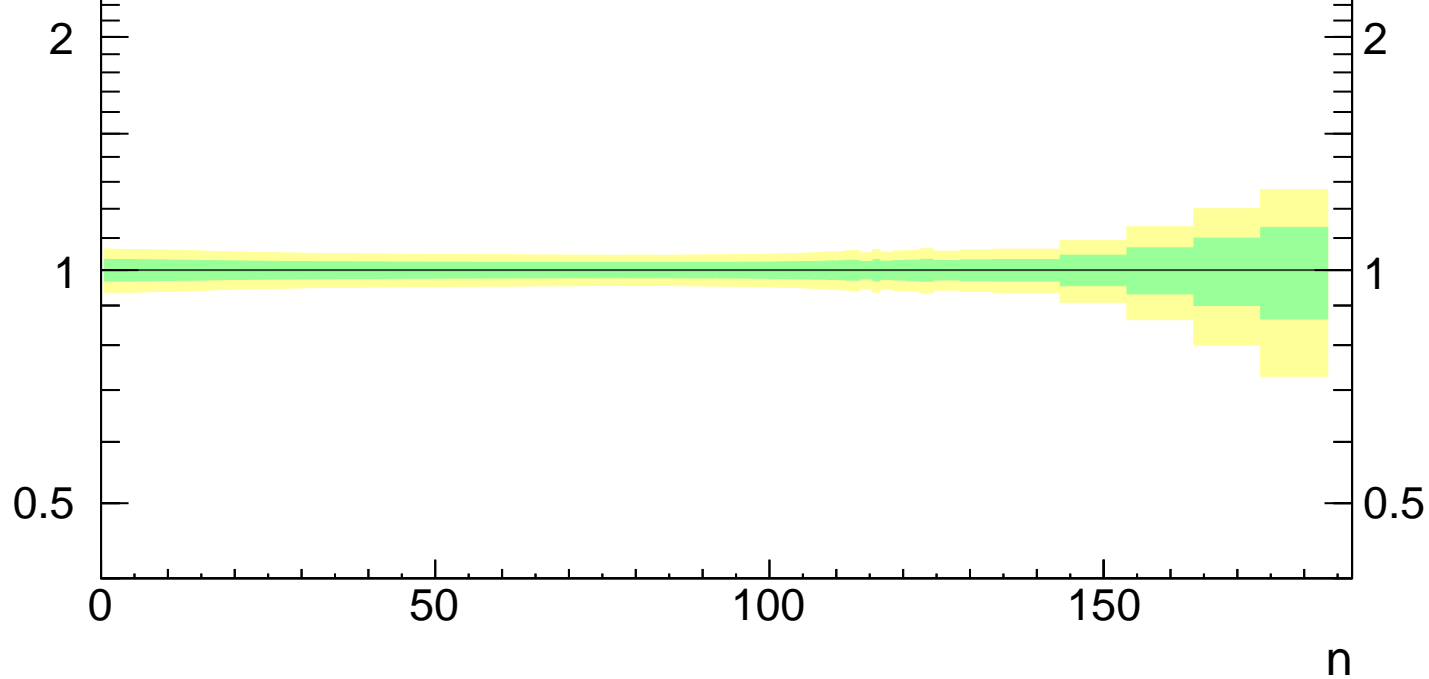

7000 GeV pp

NSD

Average p_T vs N_{ch} (NSD)

■ CMS

mcplots.cern.ch [arXiv:1306.3436]

Ratio to CMS

n