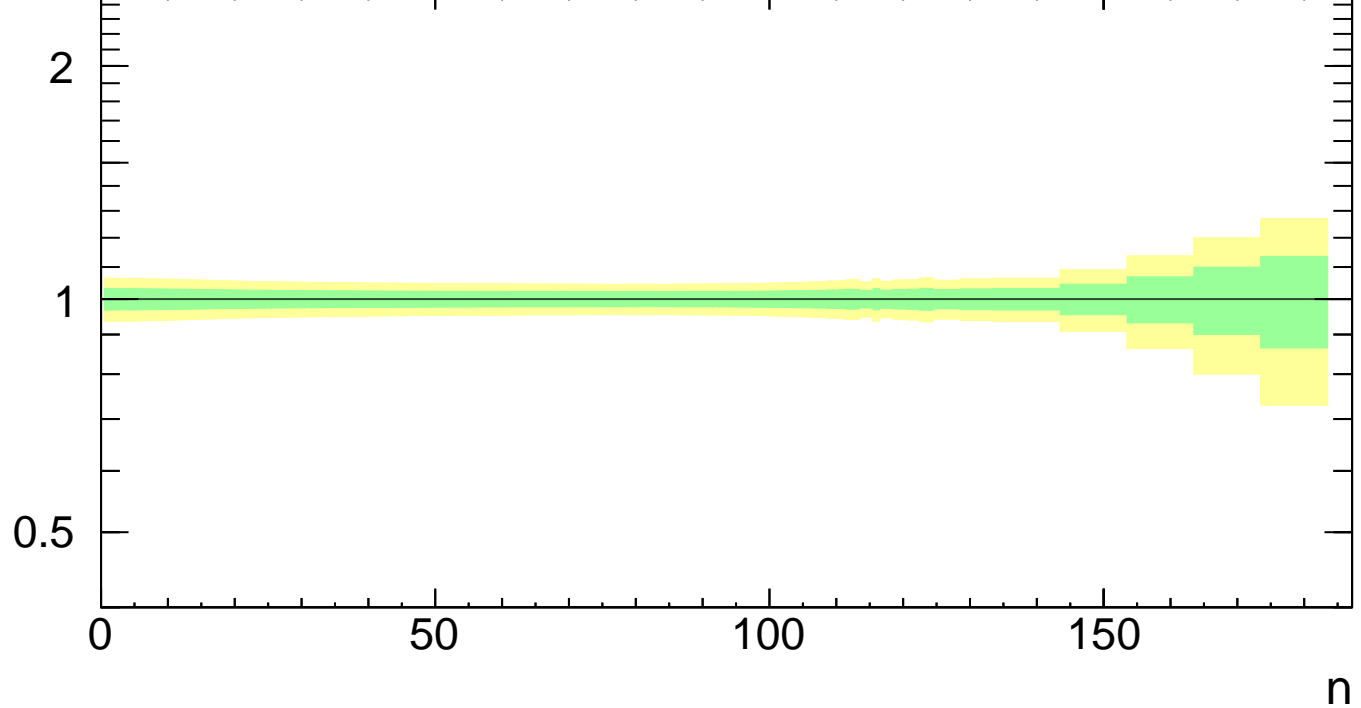

7000 GeV pp

NSD

Average p_T vs N_{ch} (NSD)

■ CMS

mcplots.cern.ch [arXiv:1306.3436]

Ratio to CMS

n