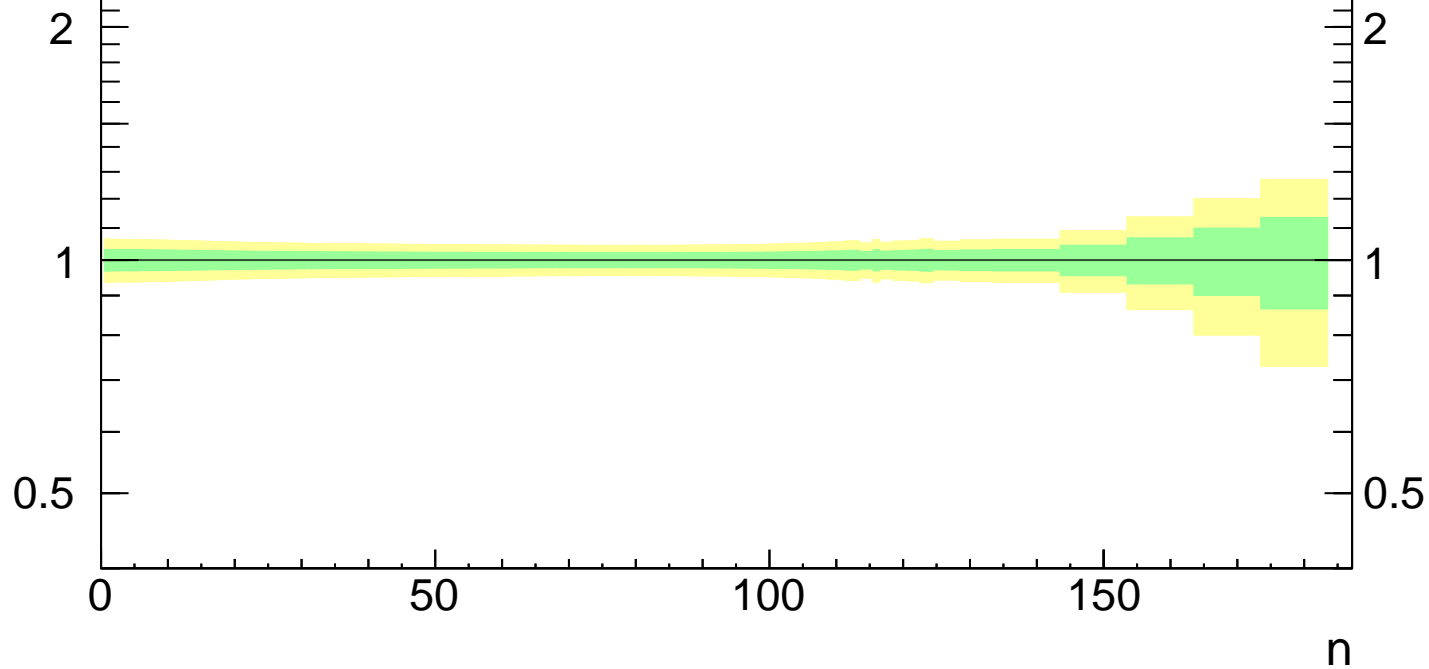

7000 GeV pp

NSD

Average p_T vs N_{ch} (NSD)

■ CMS

Ratio to CMS

mcplots.cern.ch [arXiv:1306.3436]

n