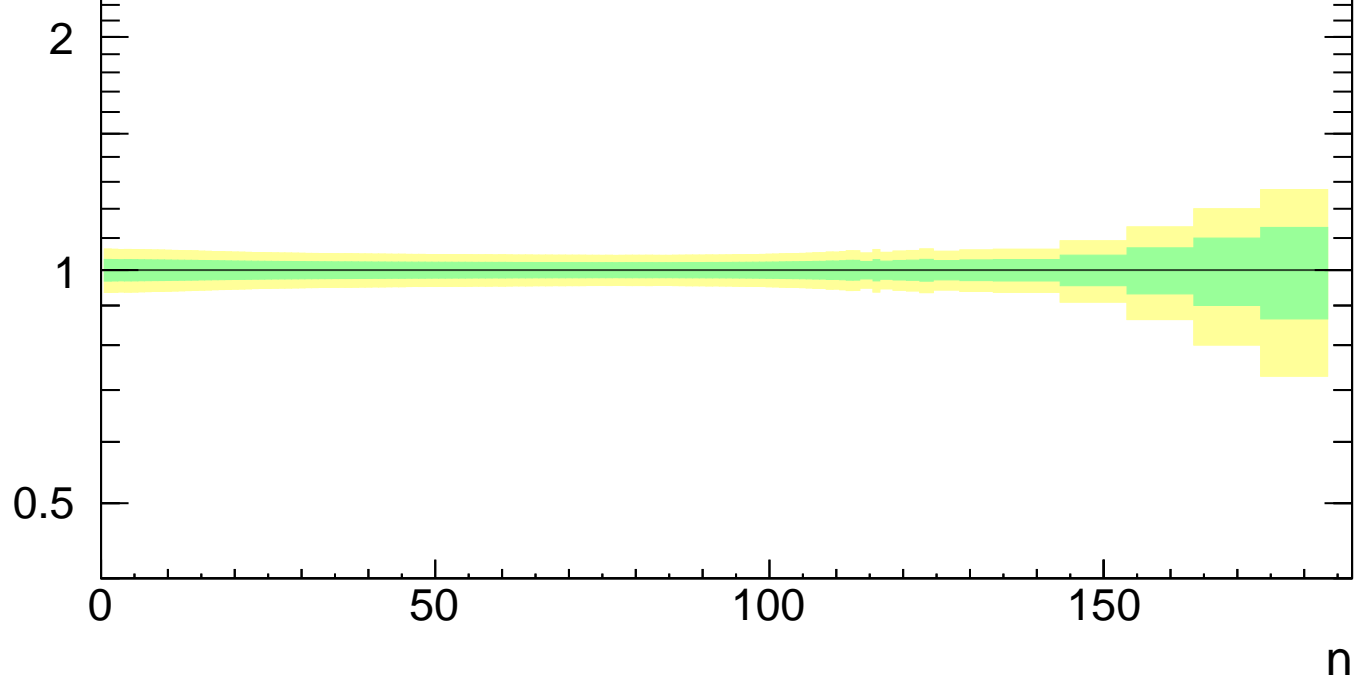

7000 GeV pp

NSD

Average p_T vs N_{ch} (NSD)

■ CMS

mcplots.cern.ch [arXiv:1306.3436]

Ratio to CMS

n