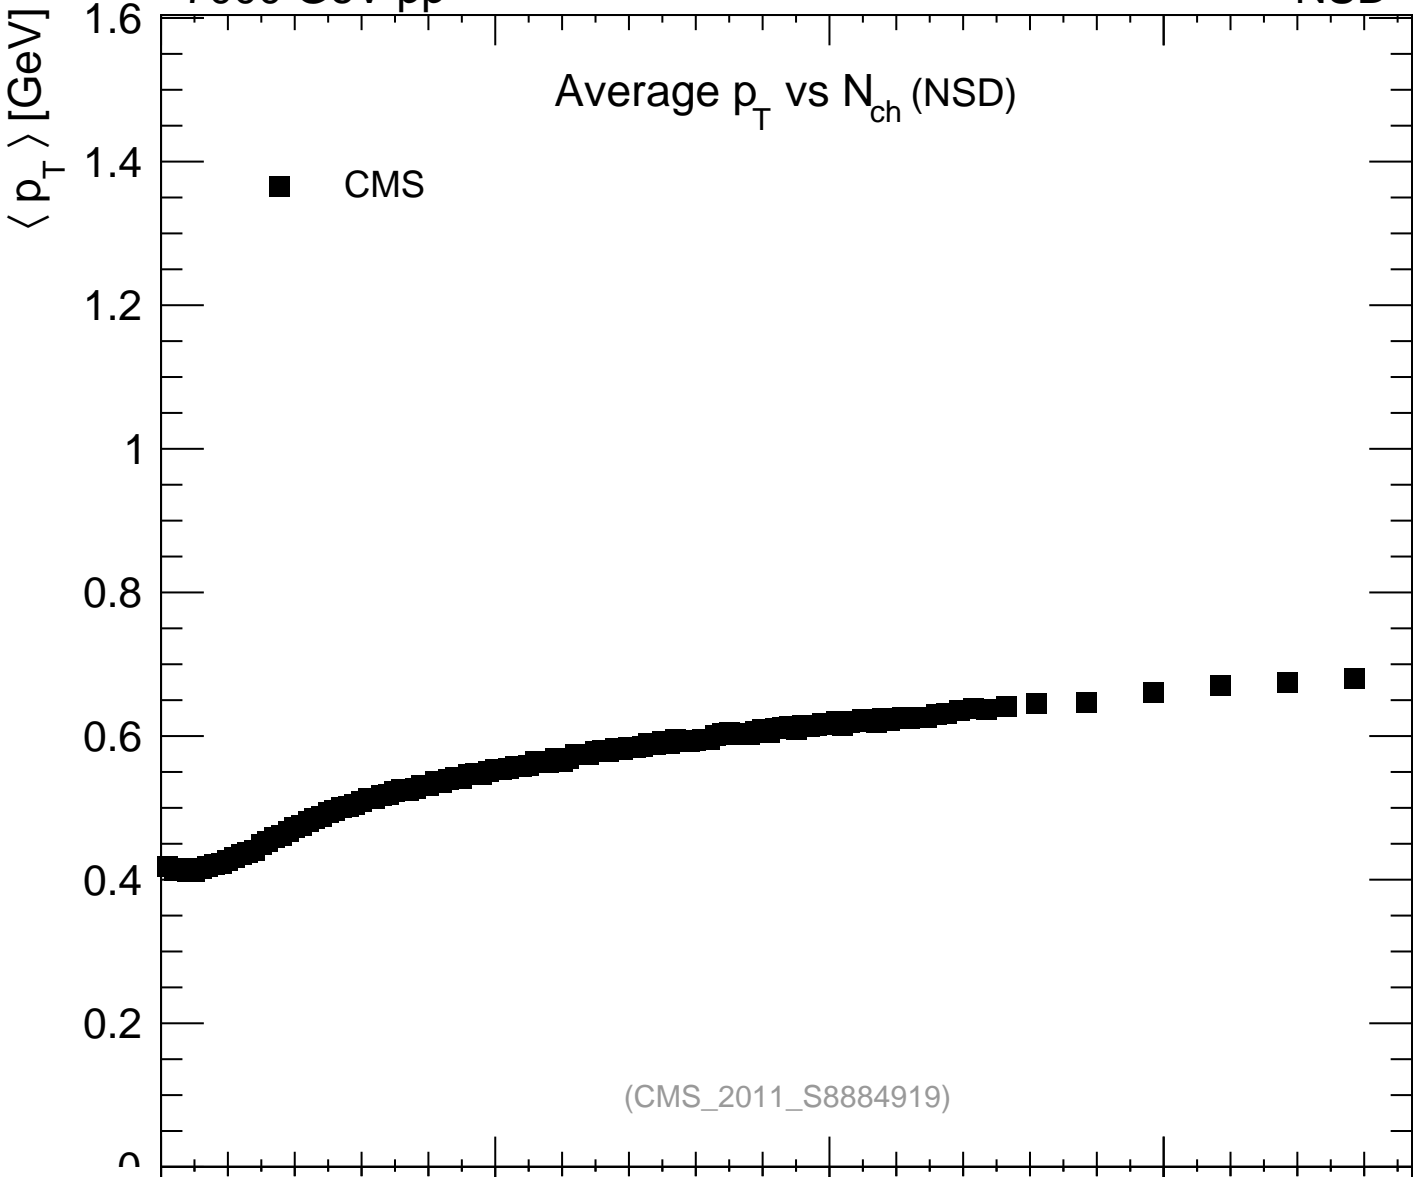

7000 GeV pp

NSD

Average p_T vs N_{ch} (NSD)

■ CMS

mcplots.cern.ch [arXiv:1306.3436]

Ratio to CMS

n