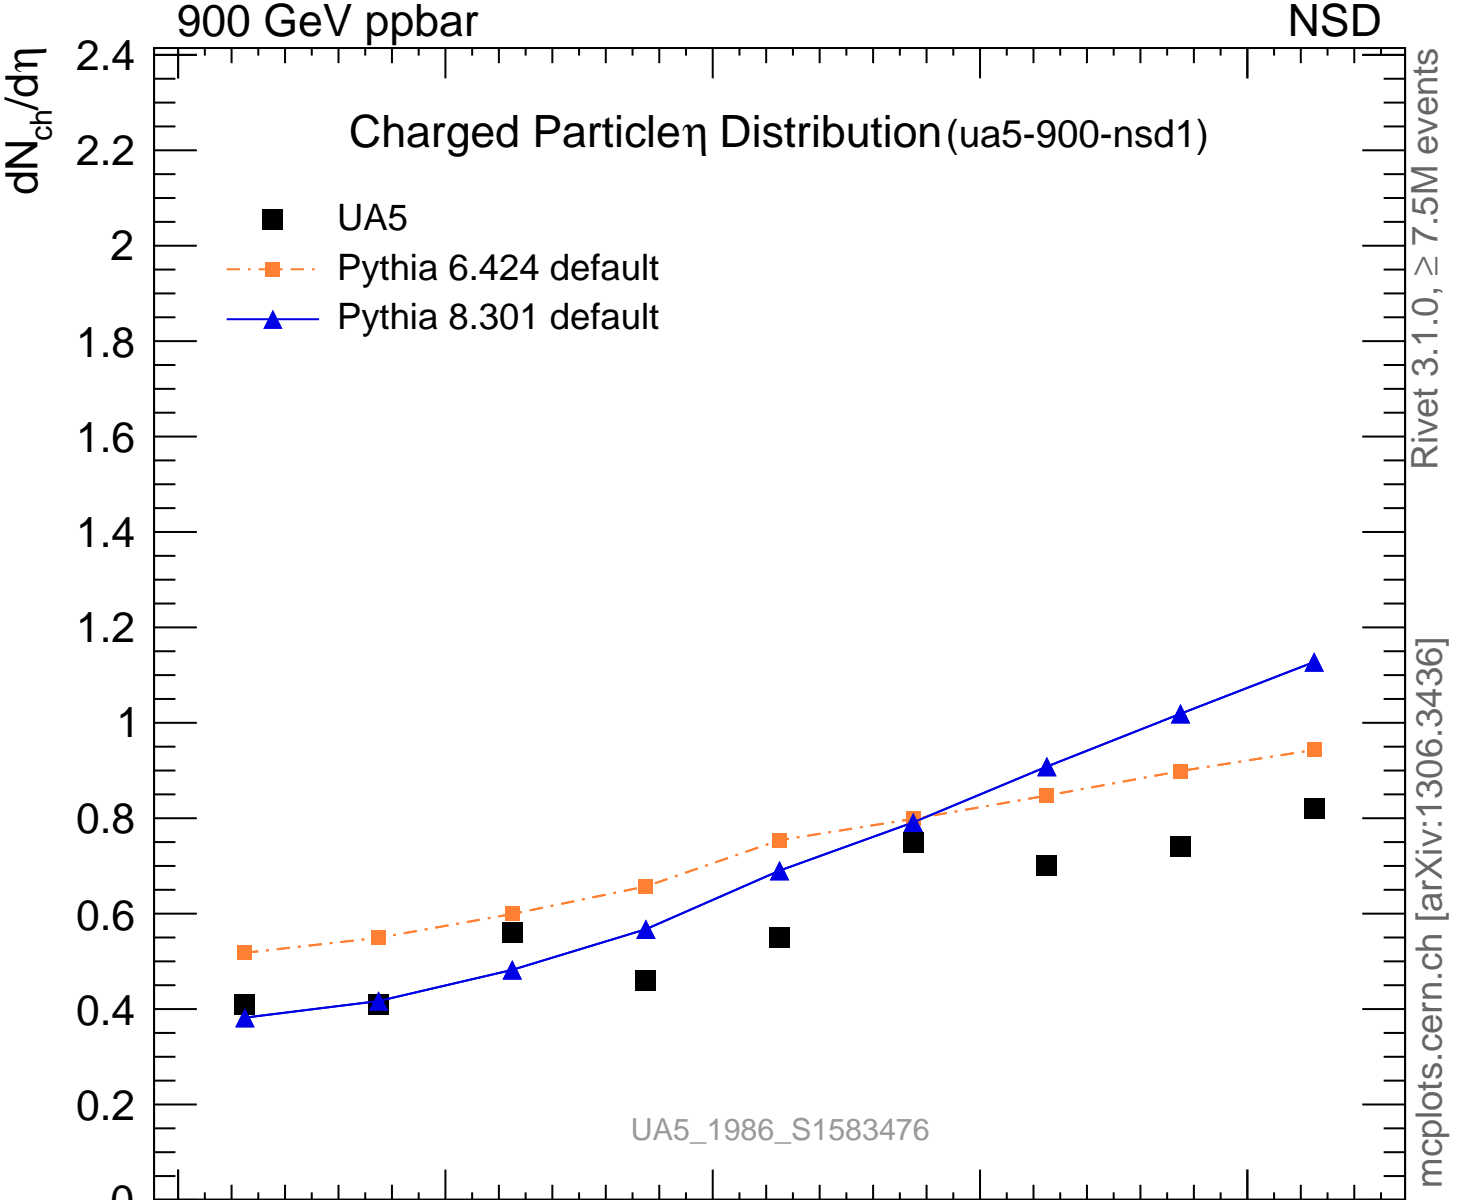

Charged Particles Distribution (ua5-900-nsd1)

Rivet 3.1.0, ≥ 7.5M events
mcplots.cern.ch [arXiv:1306.3436]

UA5_1986_S1583476

η