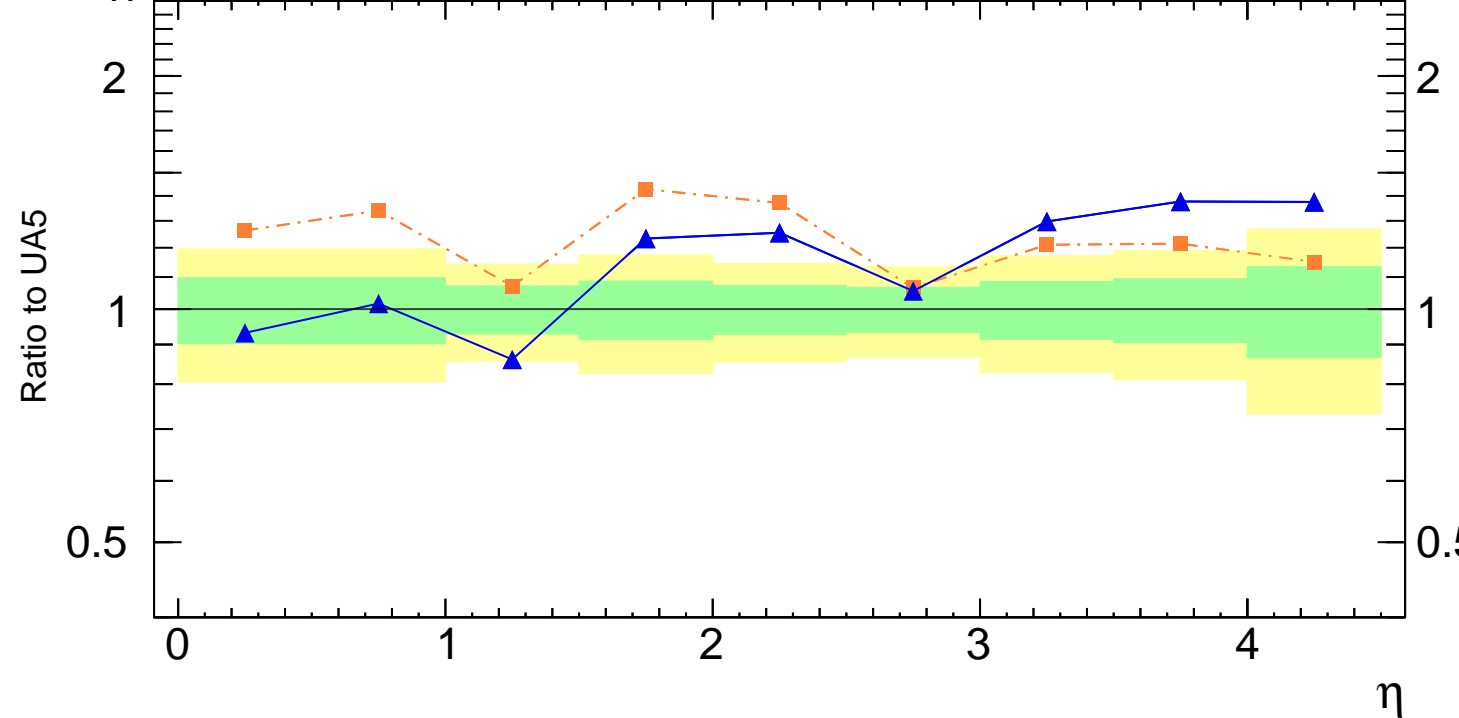

Charged Particles Distribution (ua5-900-nsd1)

Rivet 3.1.0, ≥ 7.5M events
mcplots.cern.ch [arXiv:1306.3436]

UA5_1986_S1583476

η