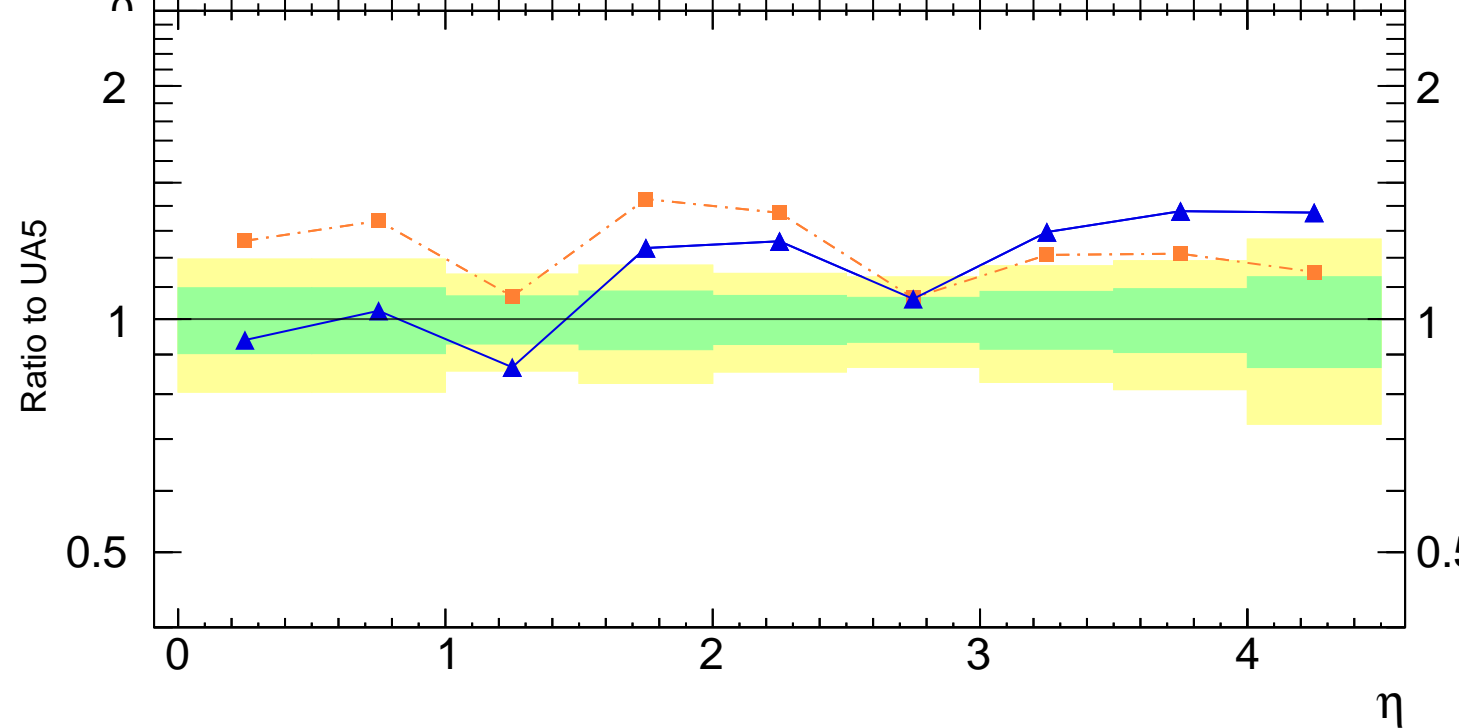

Charged Particle Distribution (ua5-900-nsd1)

UA5\_1986\_S1583476

Rivet 3.1.0, ≥ 6.9M events  
mcplots.cern.ch [arXiv:1306.3436]

$\eta$