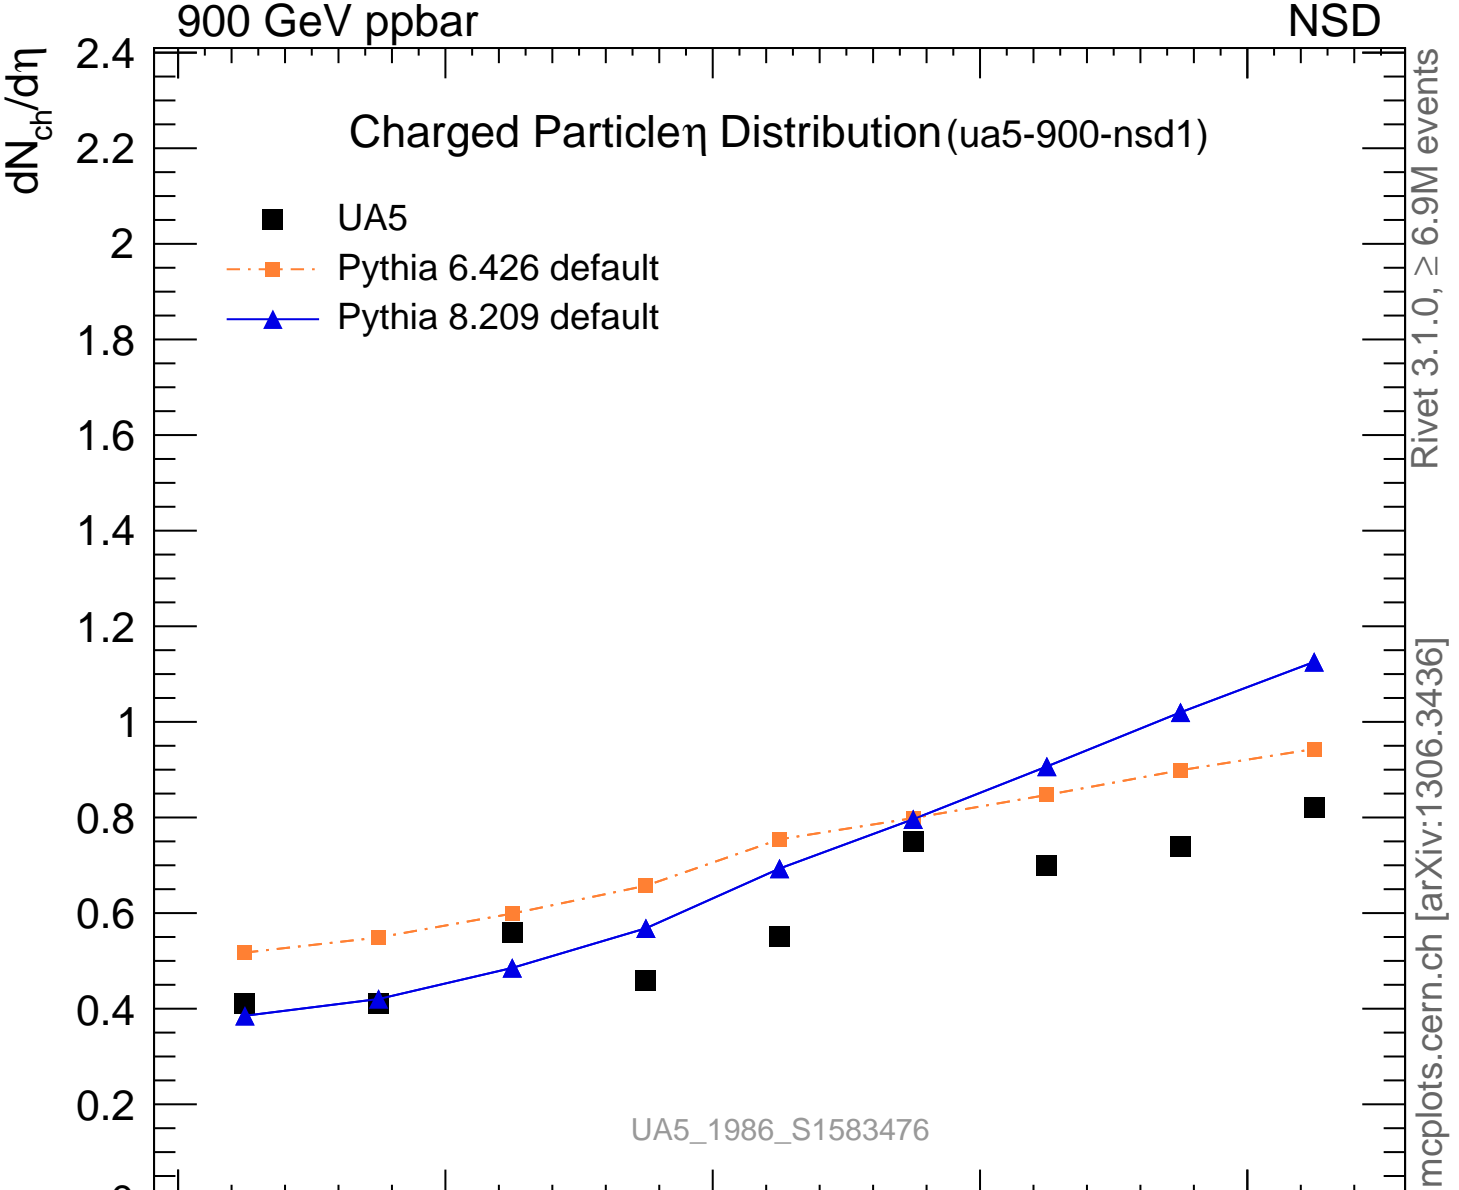

Charged Particle Distribution (ua5-900-nsd1)

UA5\_1986\_S1583476

Rivet 3.1.0, ≥ 6.9M events  
mcplots.cern.ch [arXiv:1306.3436]

$\eta$