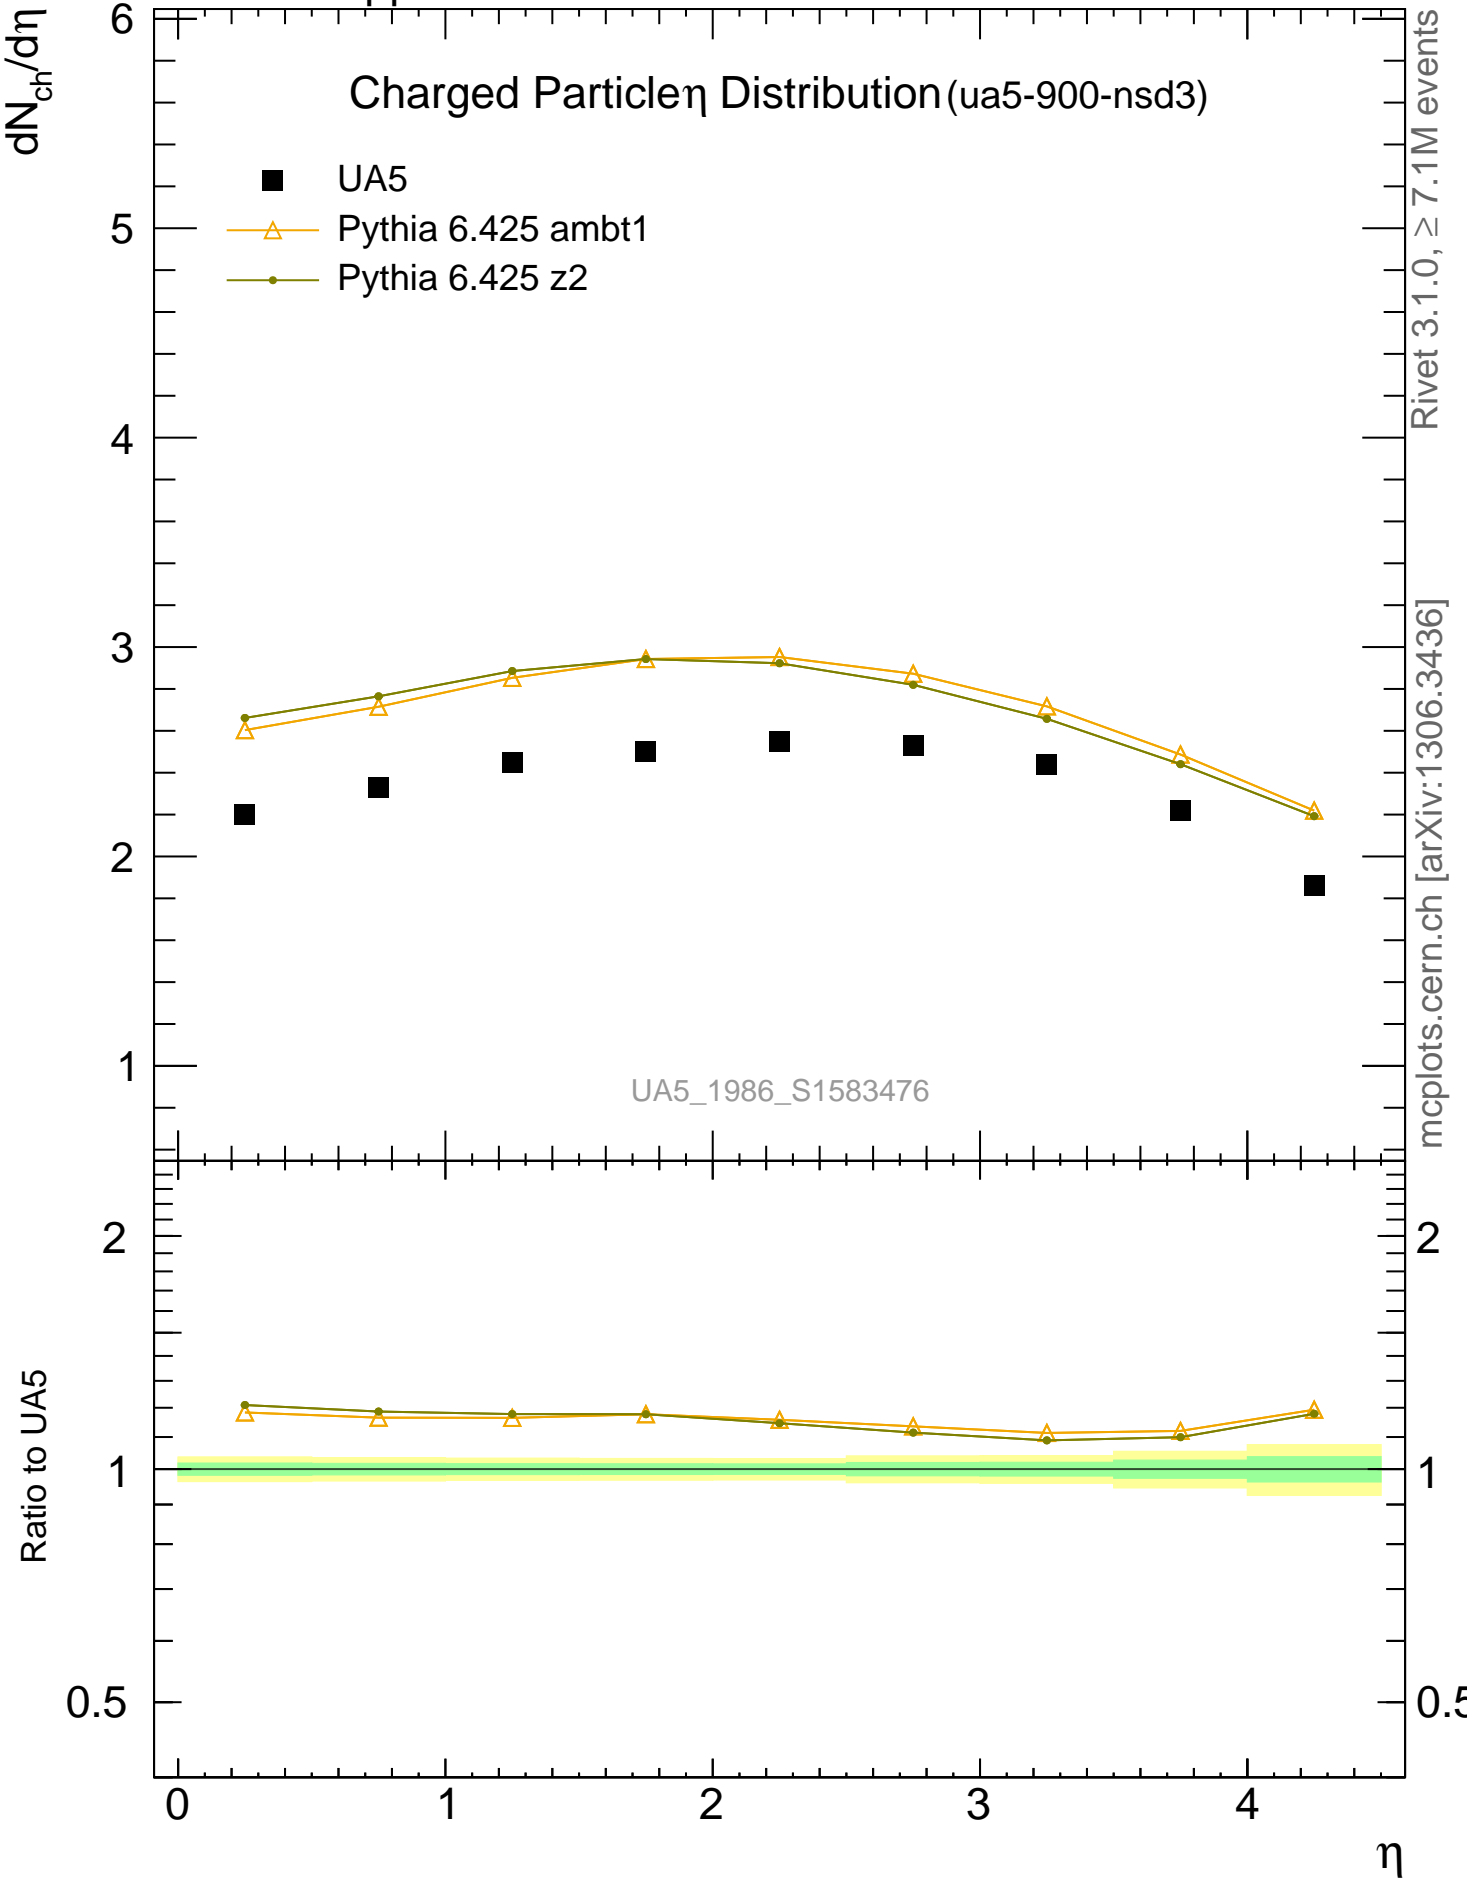

Charged Particle Distribution (ua5-900-nsd3)

UA5_1986_S1583476

Rivet 3.1.0, $\geq 7.1M$ events
mcplots.cern.ch [arXiv:1306.3436]