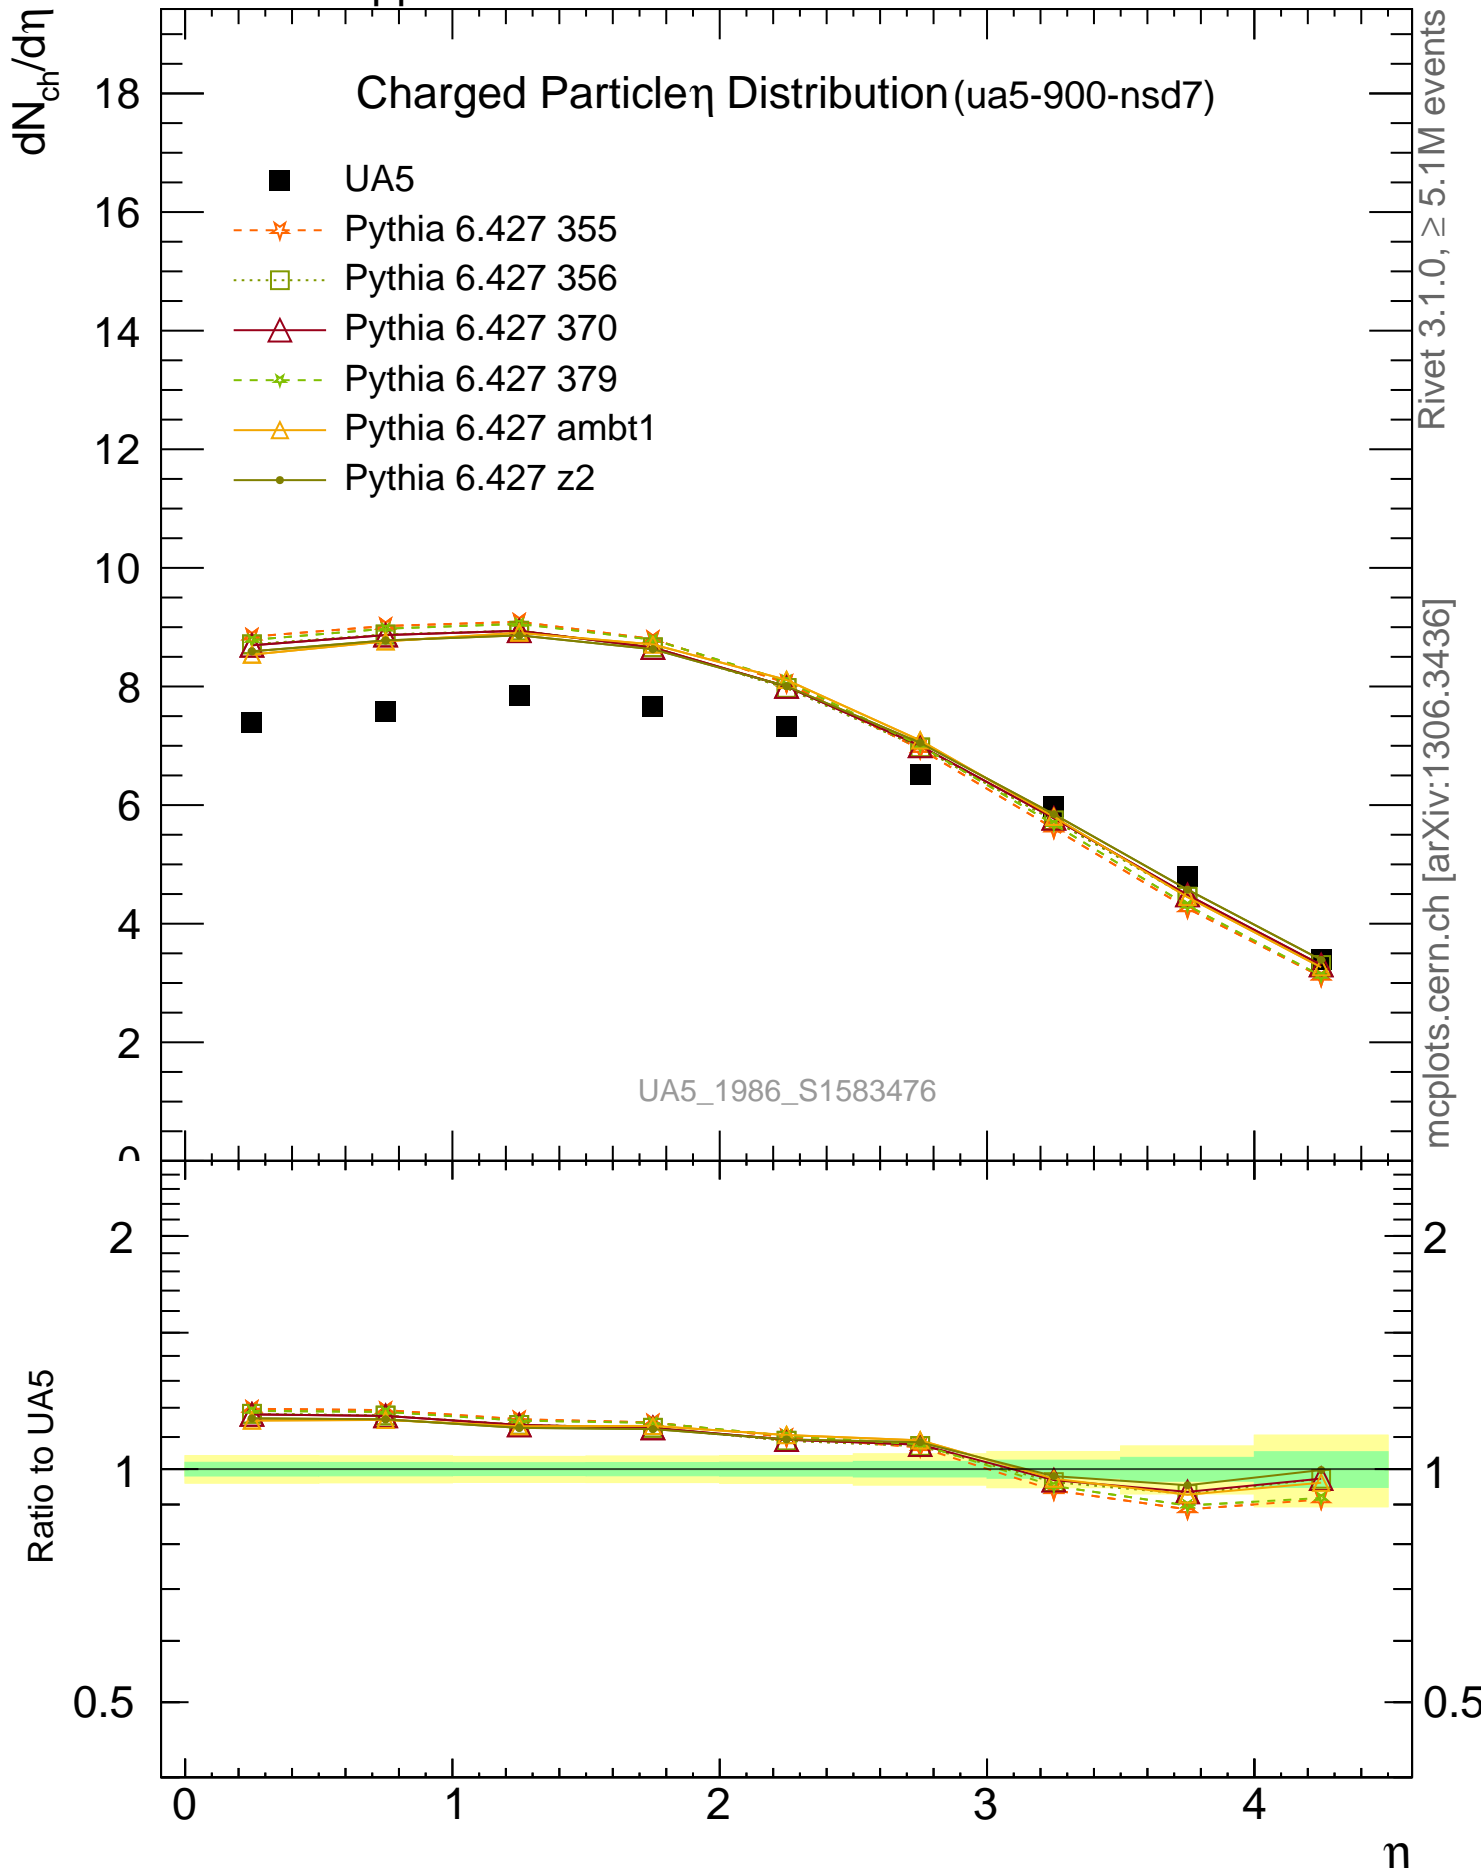

Charged Particle Distribution (ua5-900-nsd7)

UA5_1986_S1583476

Rivet 3.1.0, $\geq 5.1M$ events
mcplots.cern.ch [arXiv:1306.3436]

η