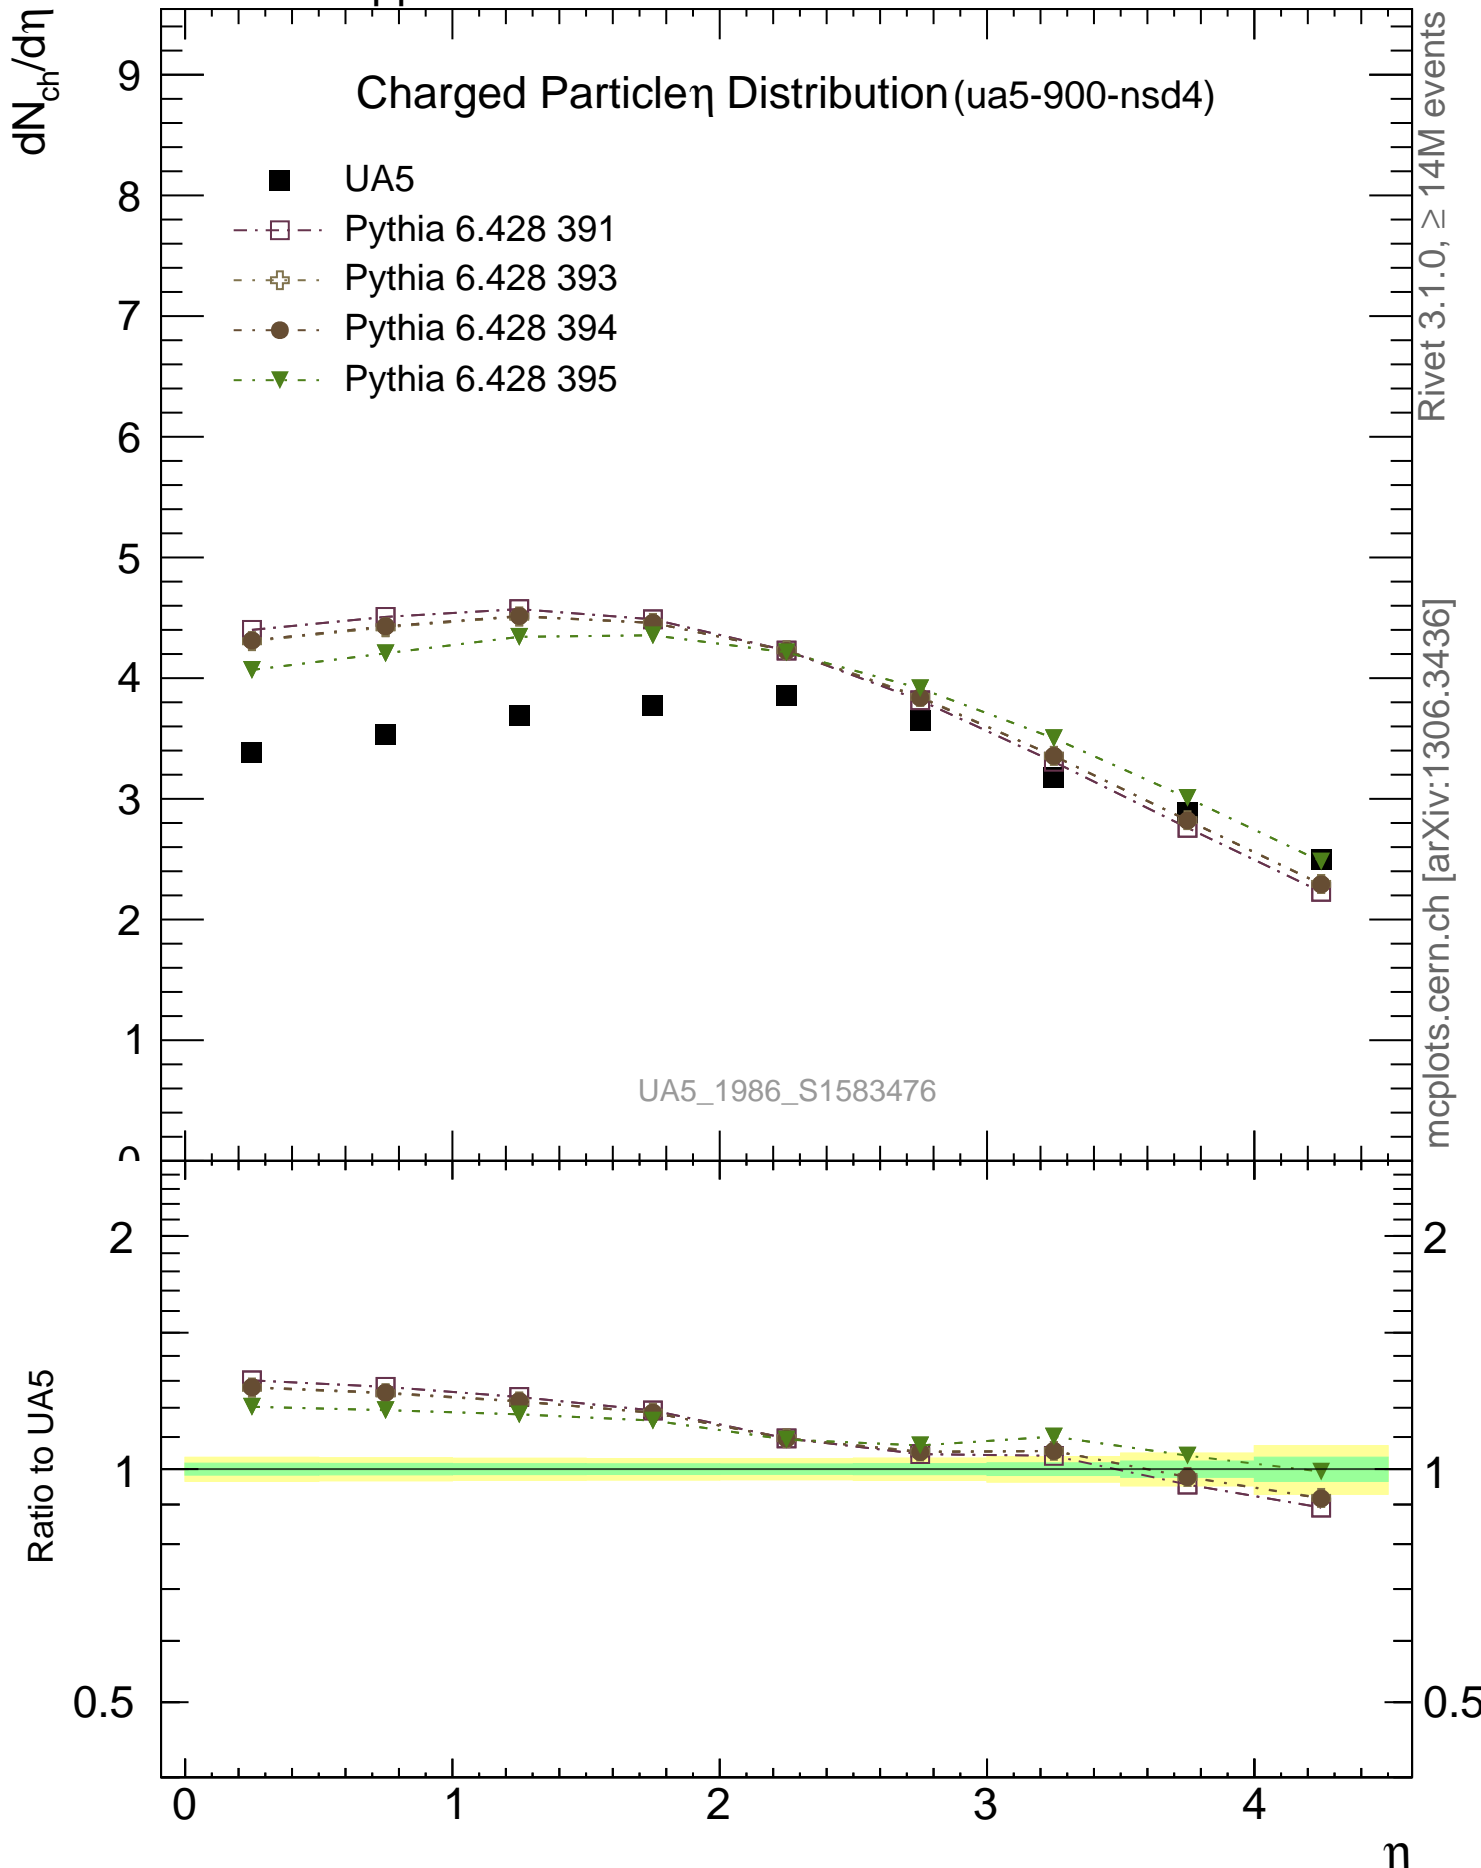

Charged Particle Distribution (ua5-900-nsd4)

UA5_1986_S1583476

Rivet 3.1.0, $\geq 14M$ events

mcplots.cern.ch [arXiv:1306.3436]