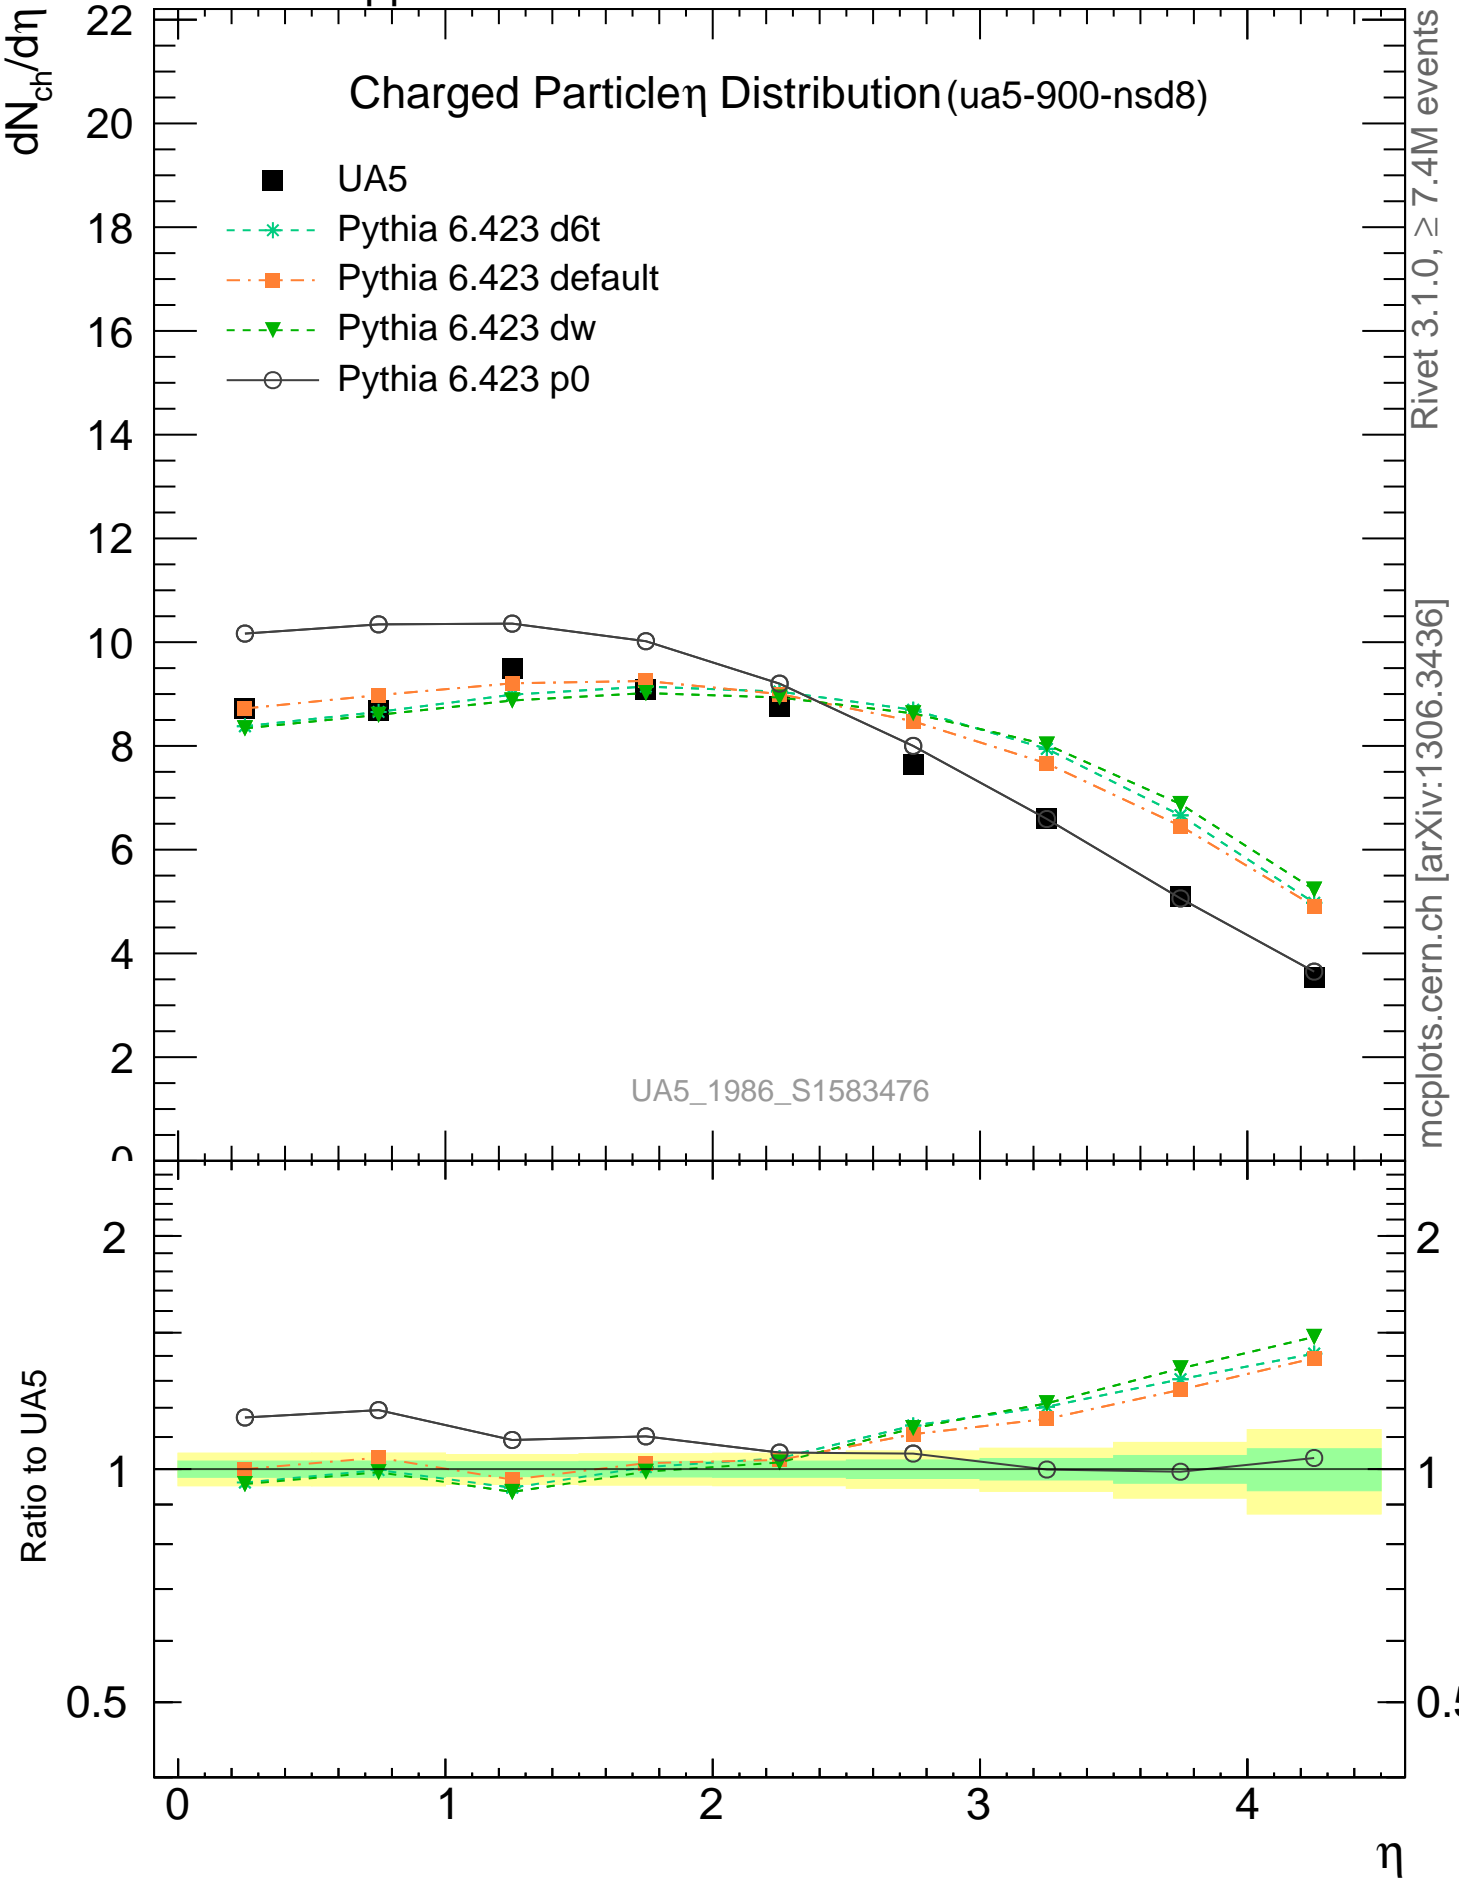

Charged Particle Distribution (ua5-900-nsd8)

UA5_1986_S1583476

mcplots.cern.ch [arXiv:1306.3436]

Rivet 3.1.0, $\geq 7.4M$ events