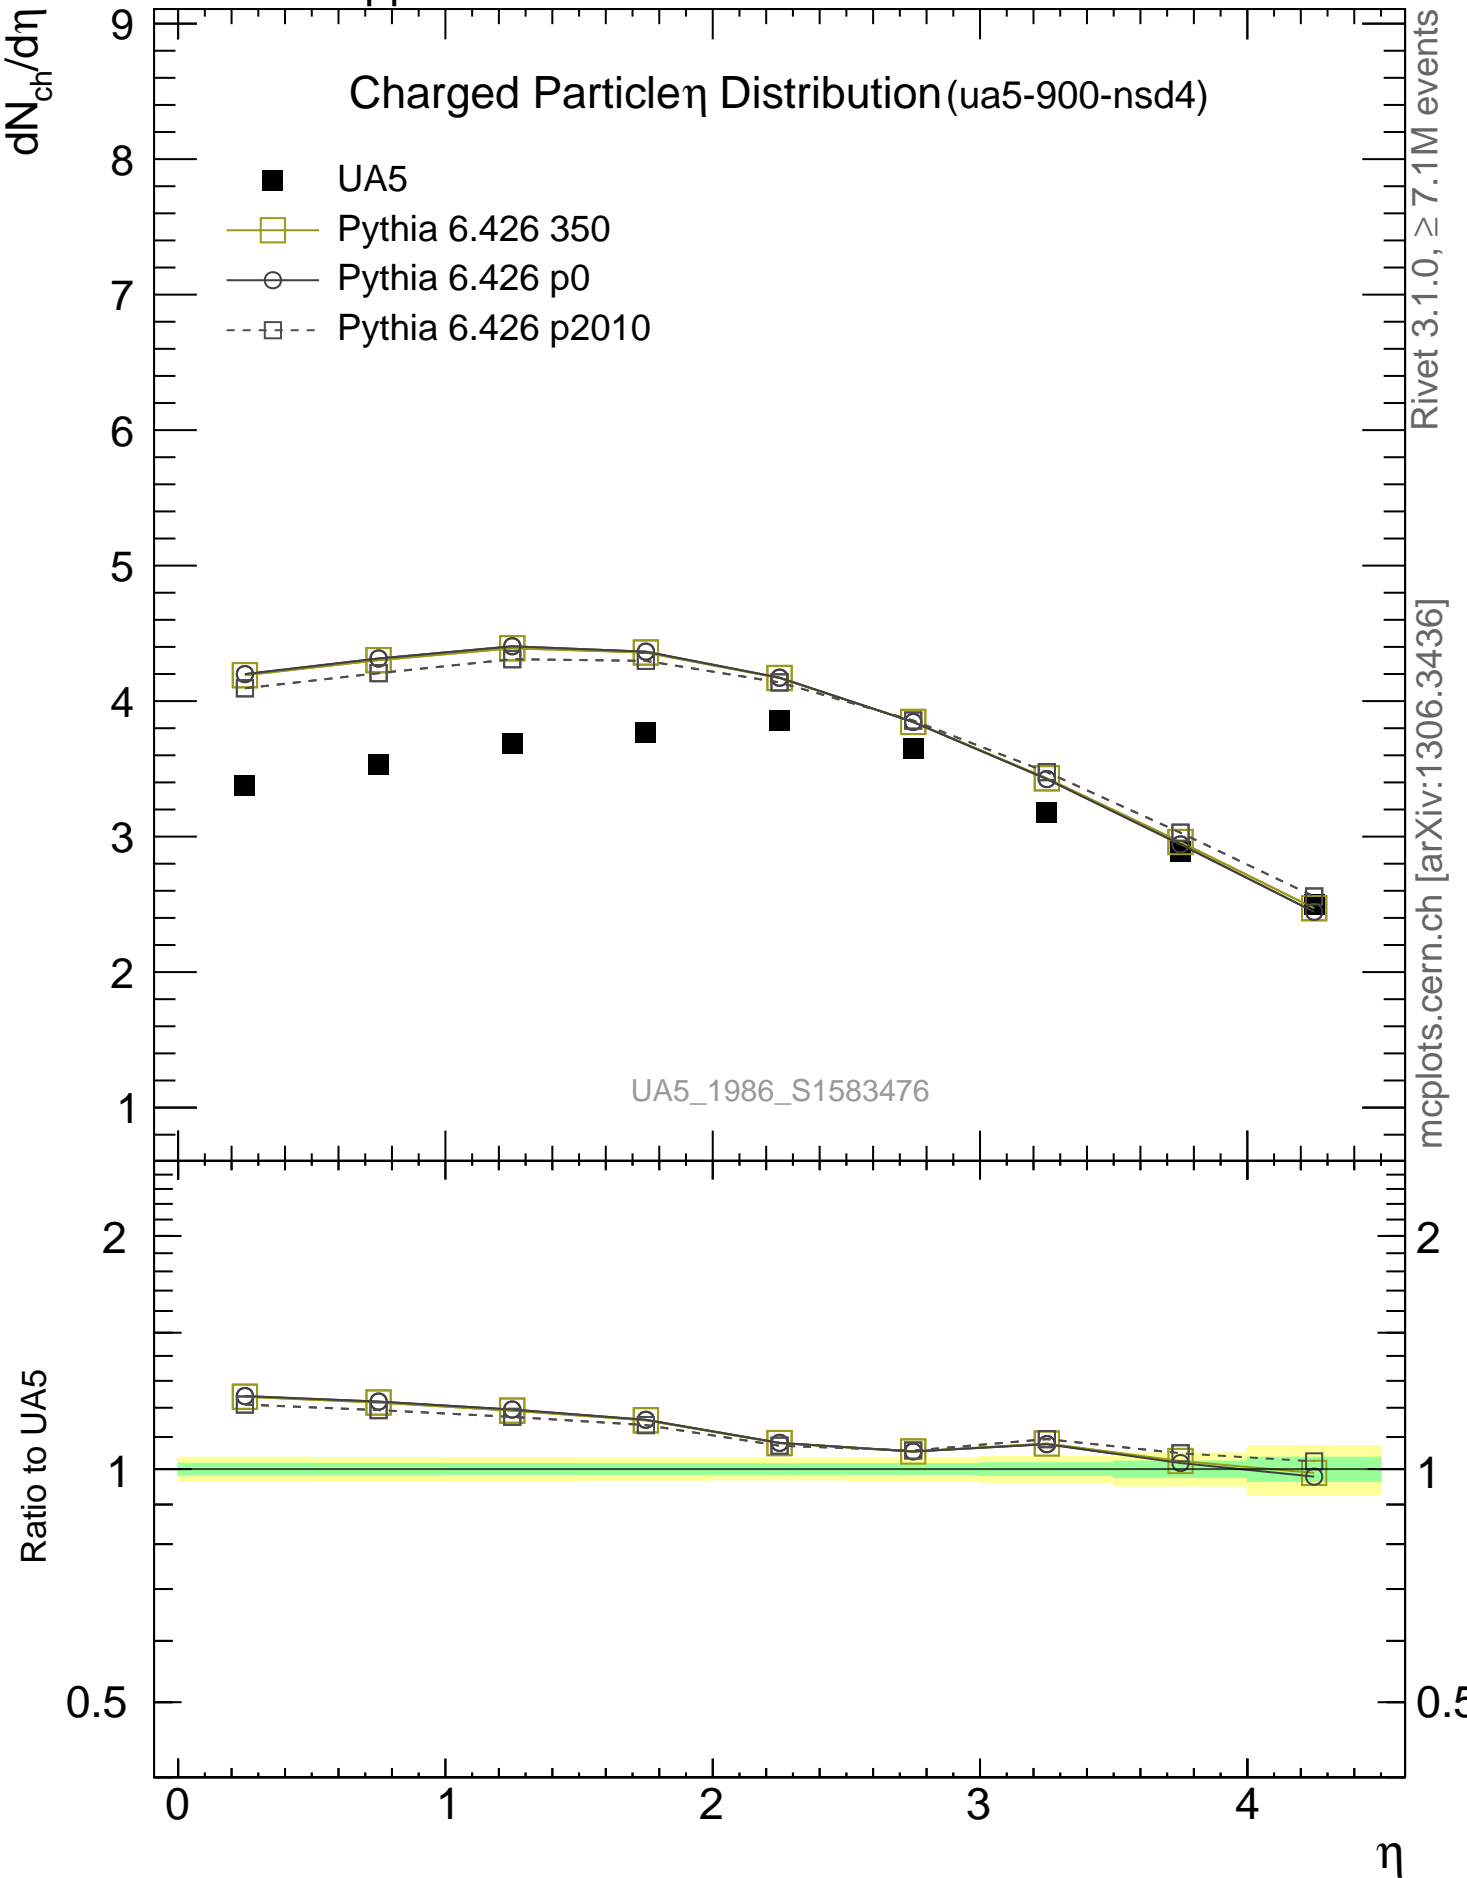

Charged Particle Distribution (ua5-900-nsd4)

UA5_1986_S1583476

Rivet 3.1.0, ≥ 7.1 M events
mcplots.cern.ch [arXiv:1306.3436]