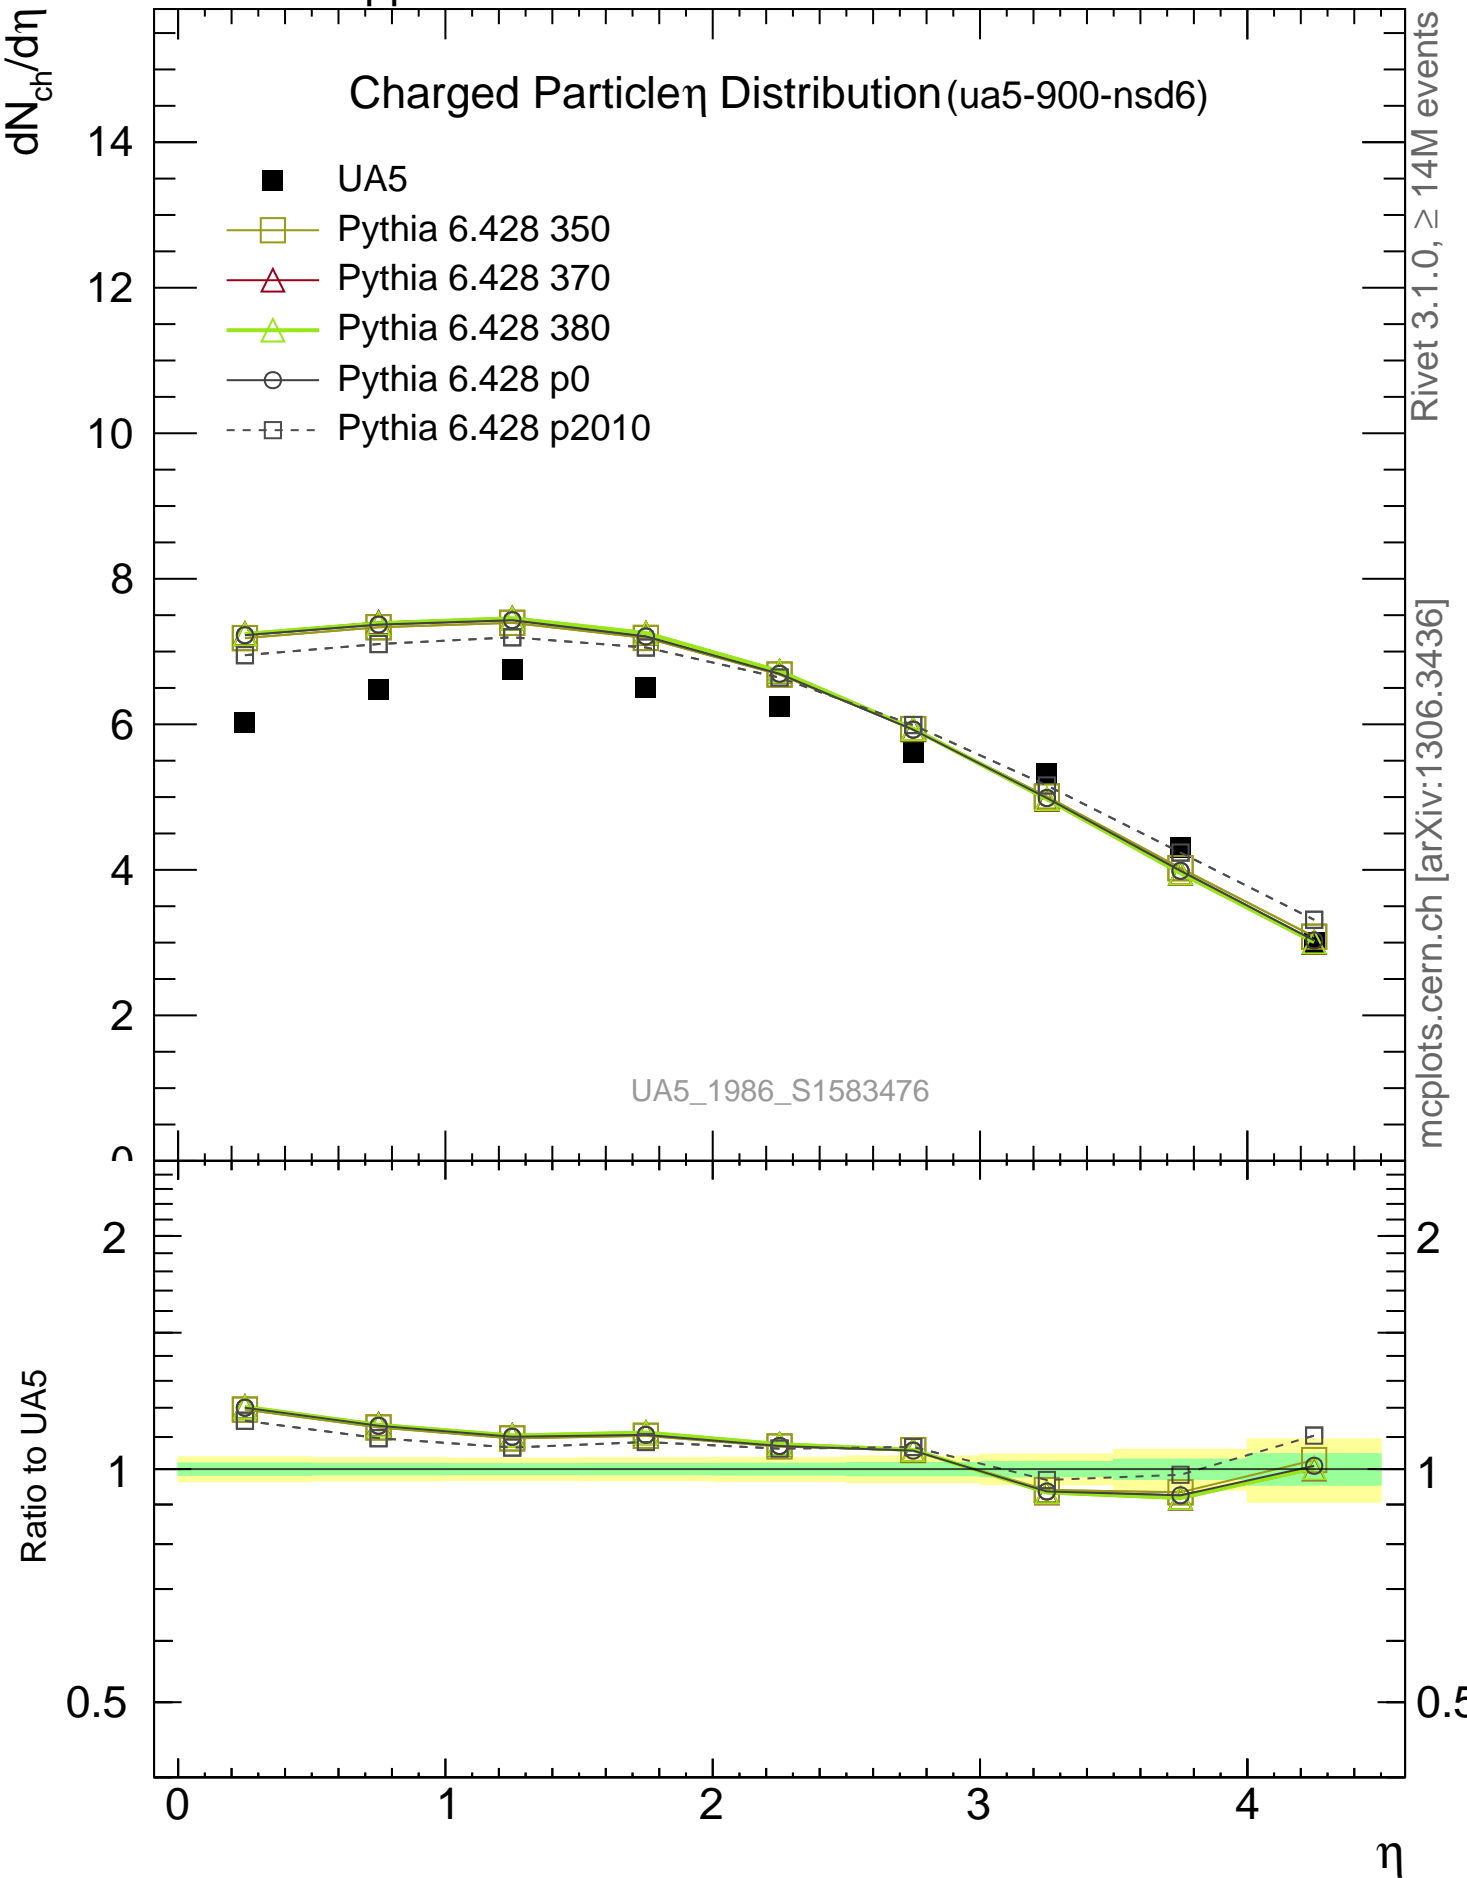

Charged Particle Distribution (ua5-900-nsd6)

Rivet 3.1.0, $\geq 14M$ events

mcplots.cern.ch [arXiv:1306.3436]

UA5_1986_S1583476