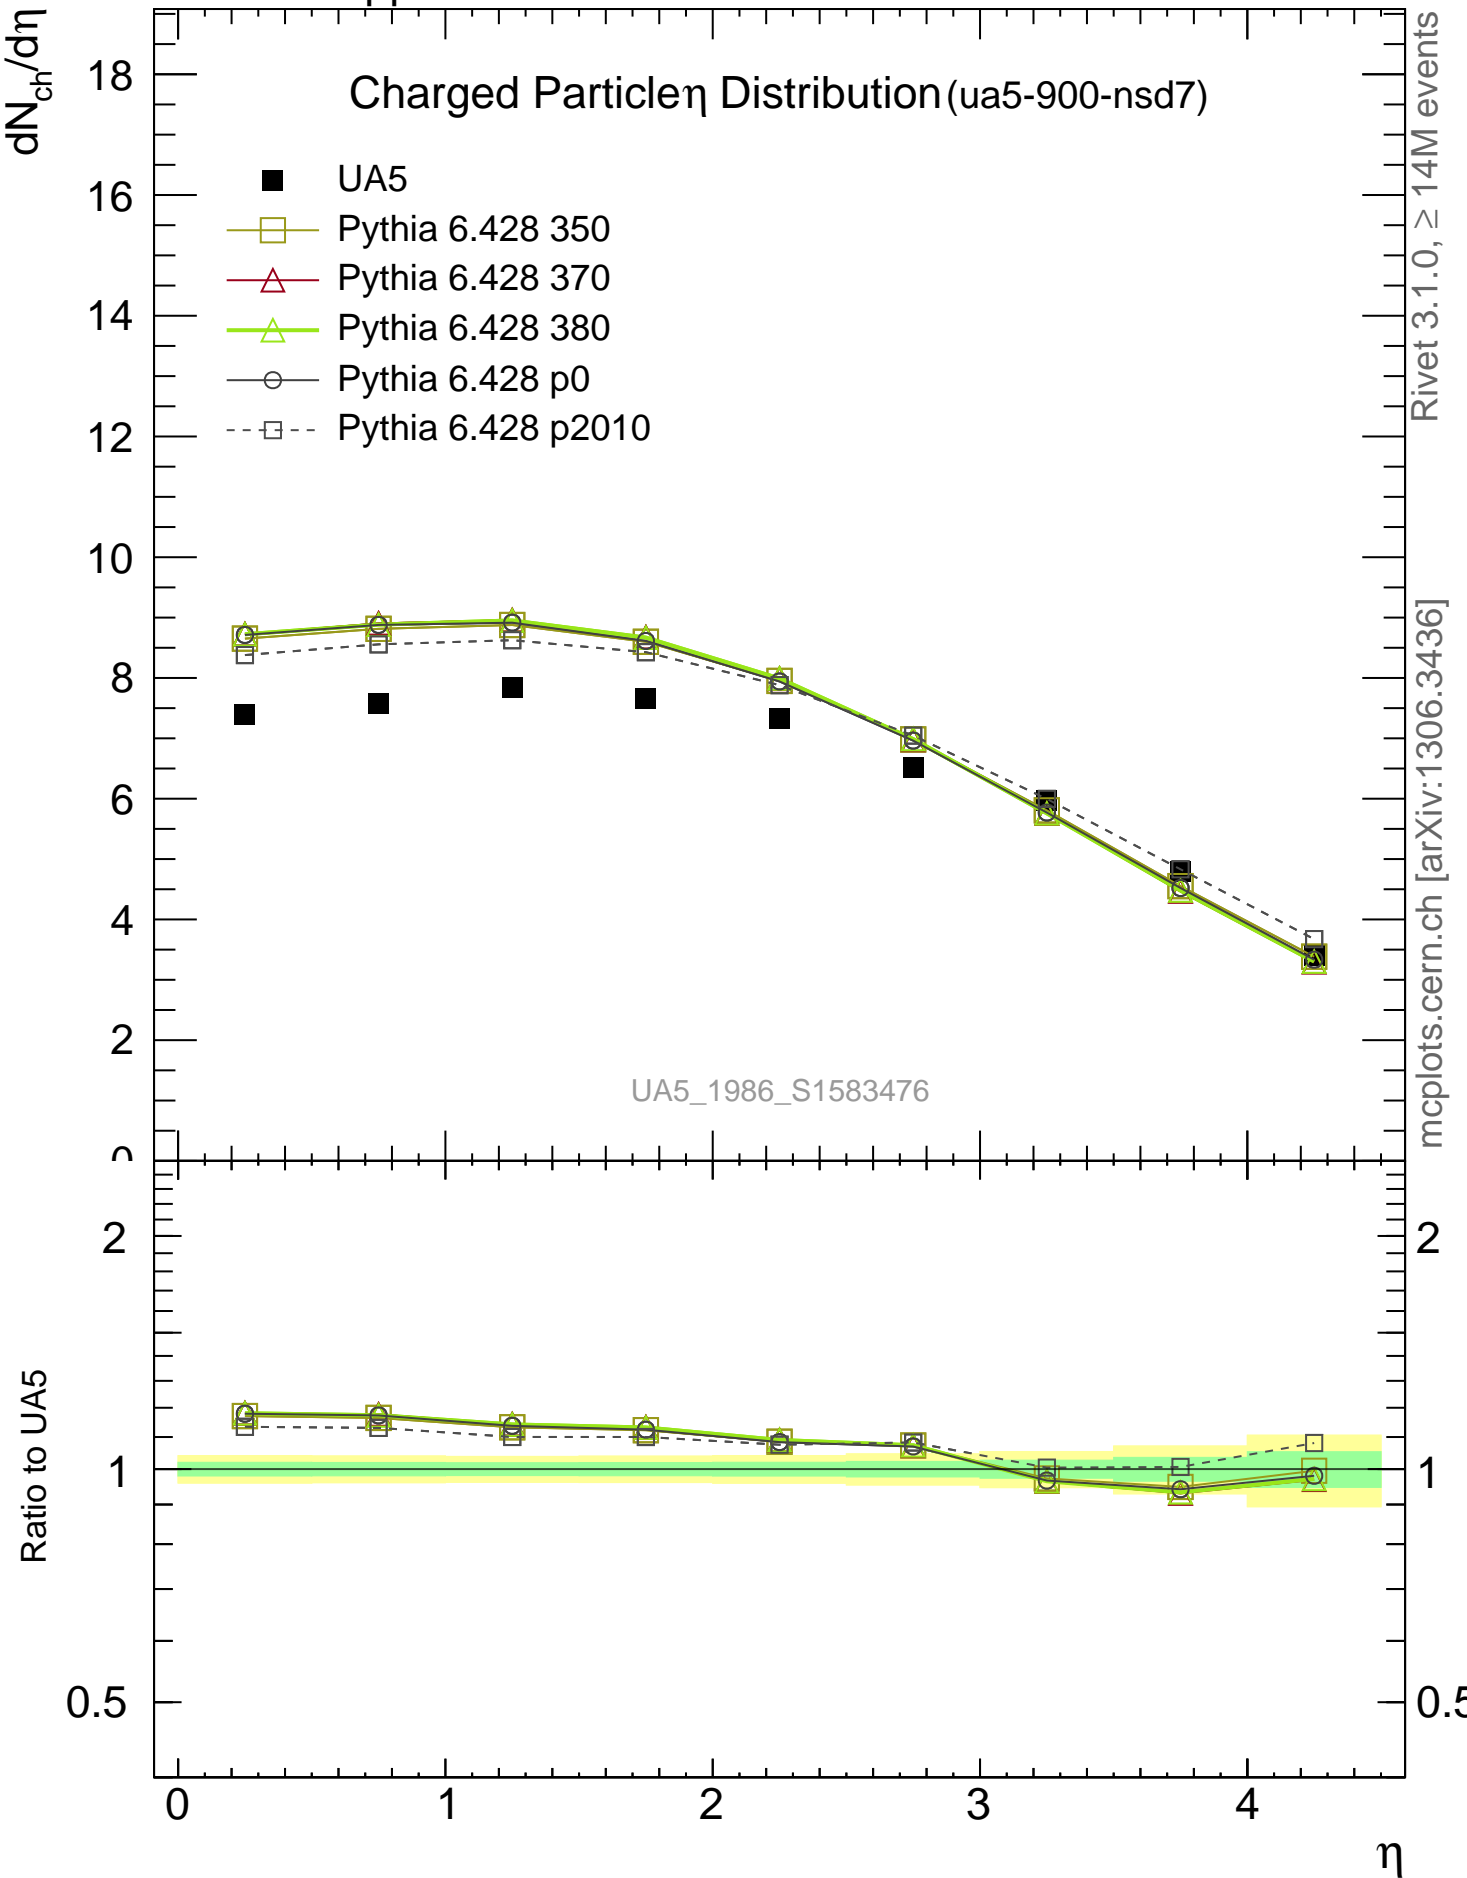

Charged Particle Distribution (ua5-900-nsd7)

UA5_1986_S1583476

mcplots.cern.ch [arXiv:1306.3436]

Rivet 3.1.0, ≥ 14M events