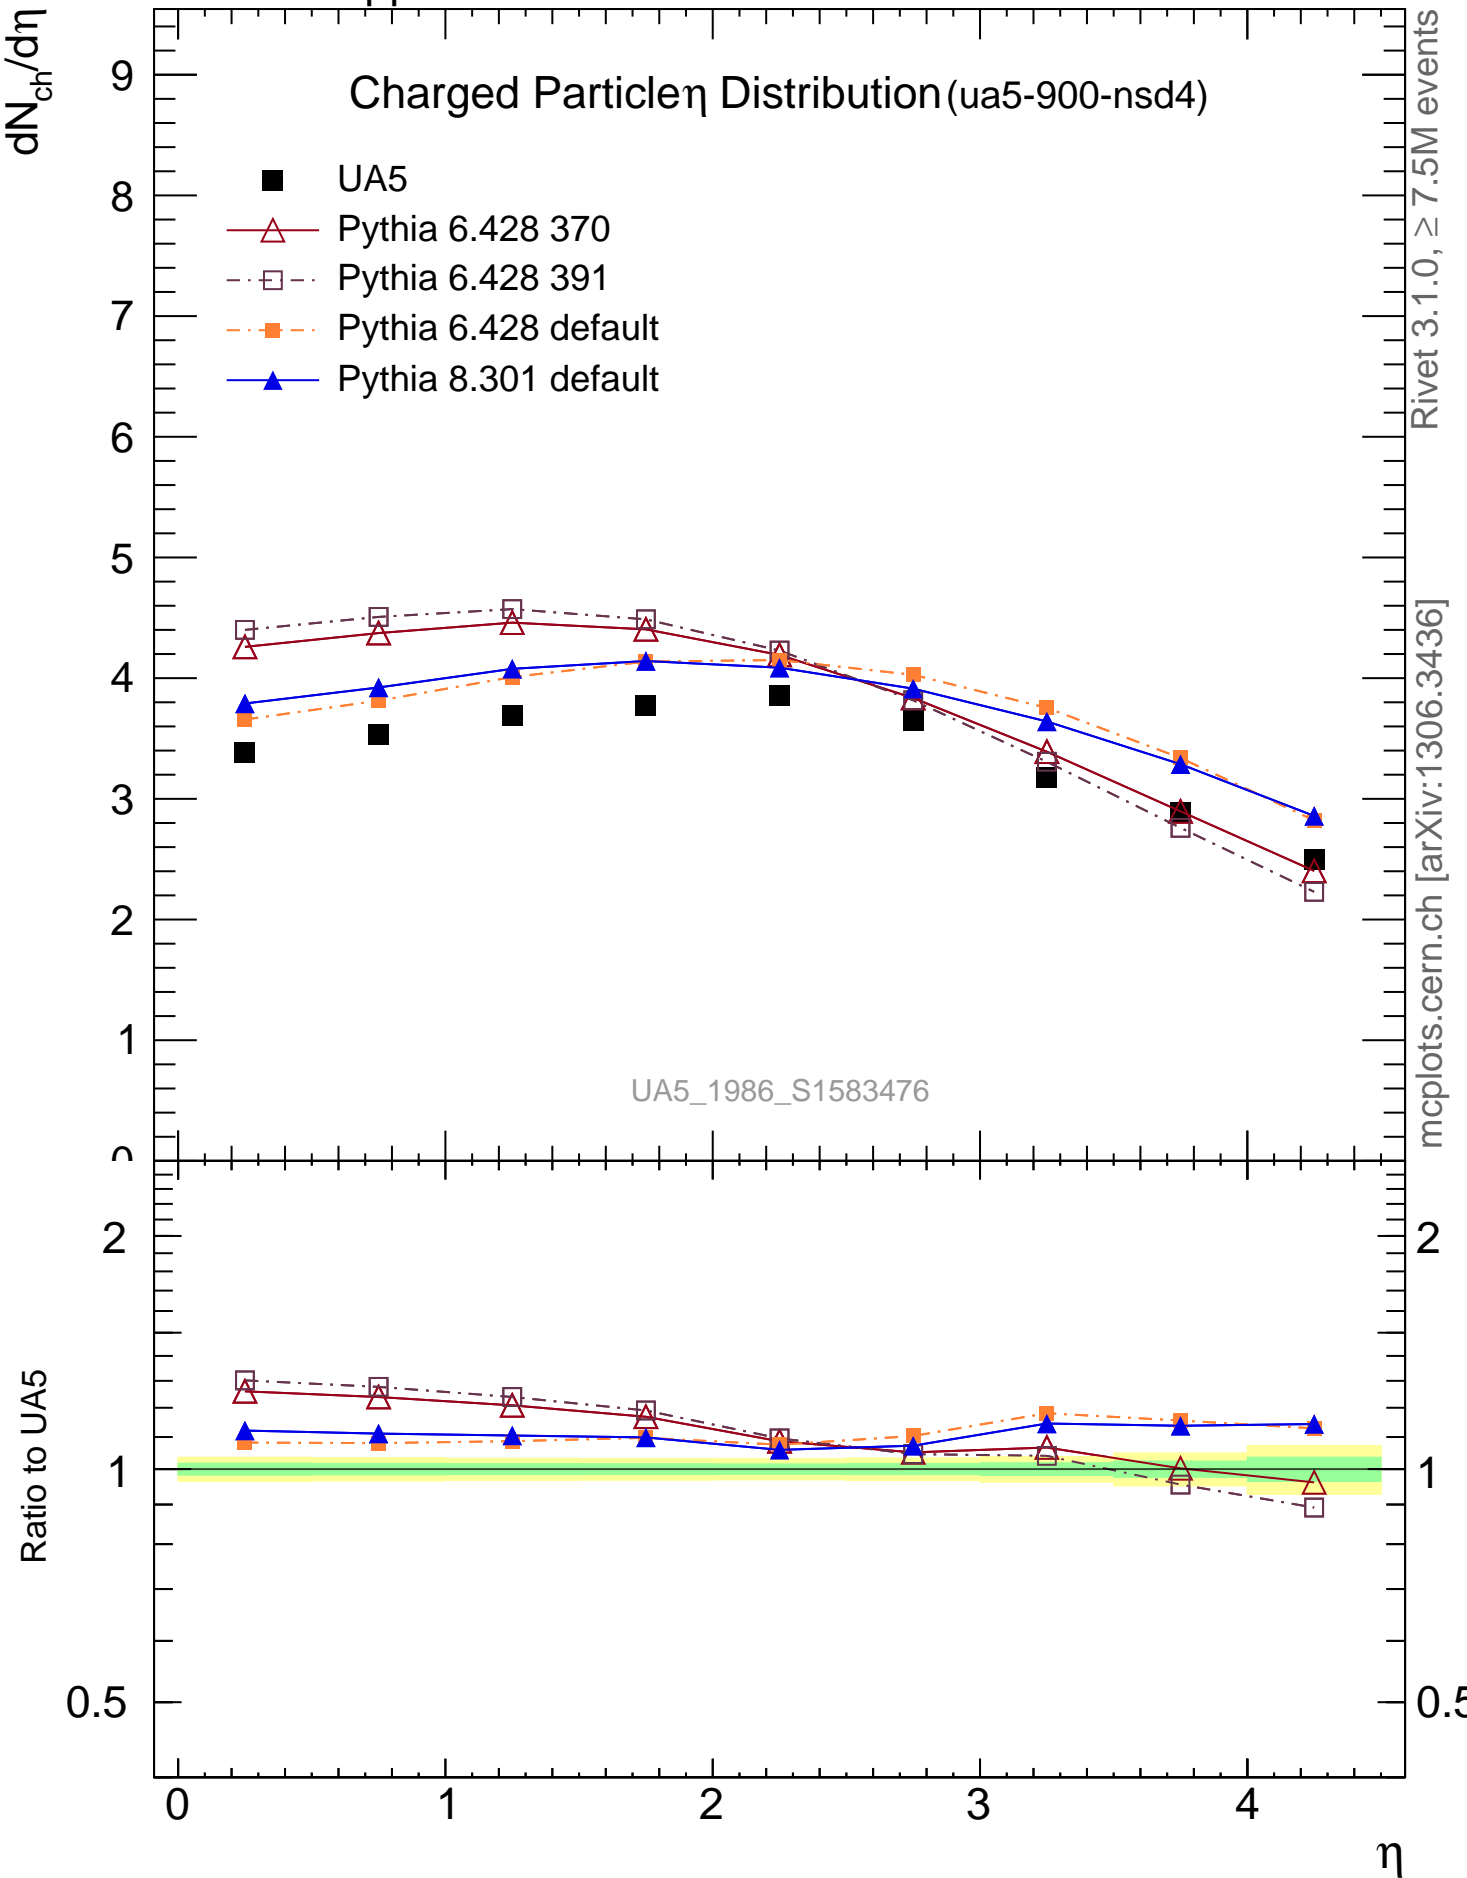

Charged Particle Distribution (ua5-900-nsd4)

UA5_1986_S1583476

Rivet 3.1.0, ≥ 7.5M events
mcplots.cern.ch [arXiv:1306.3436]