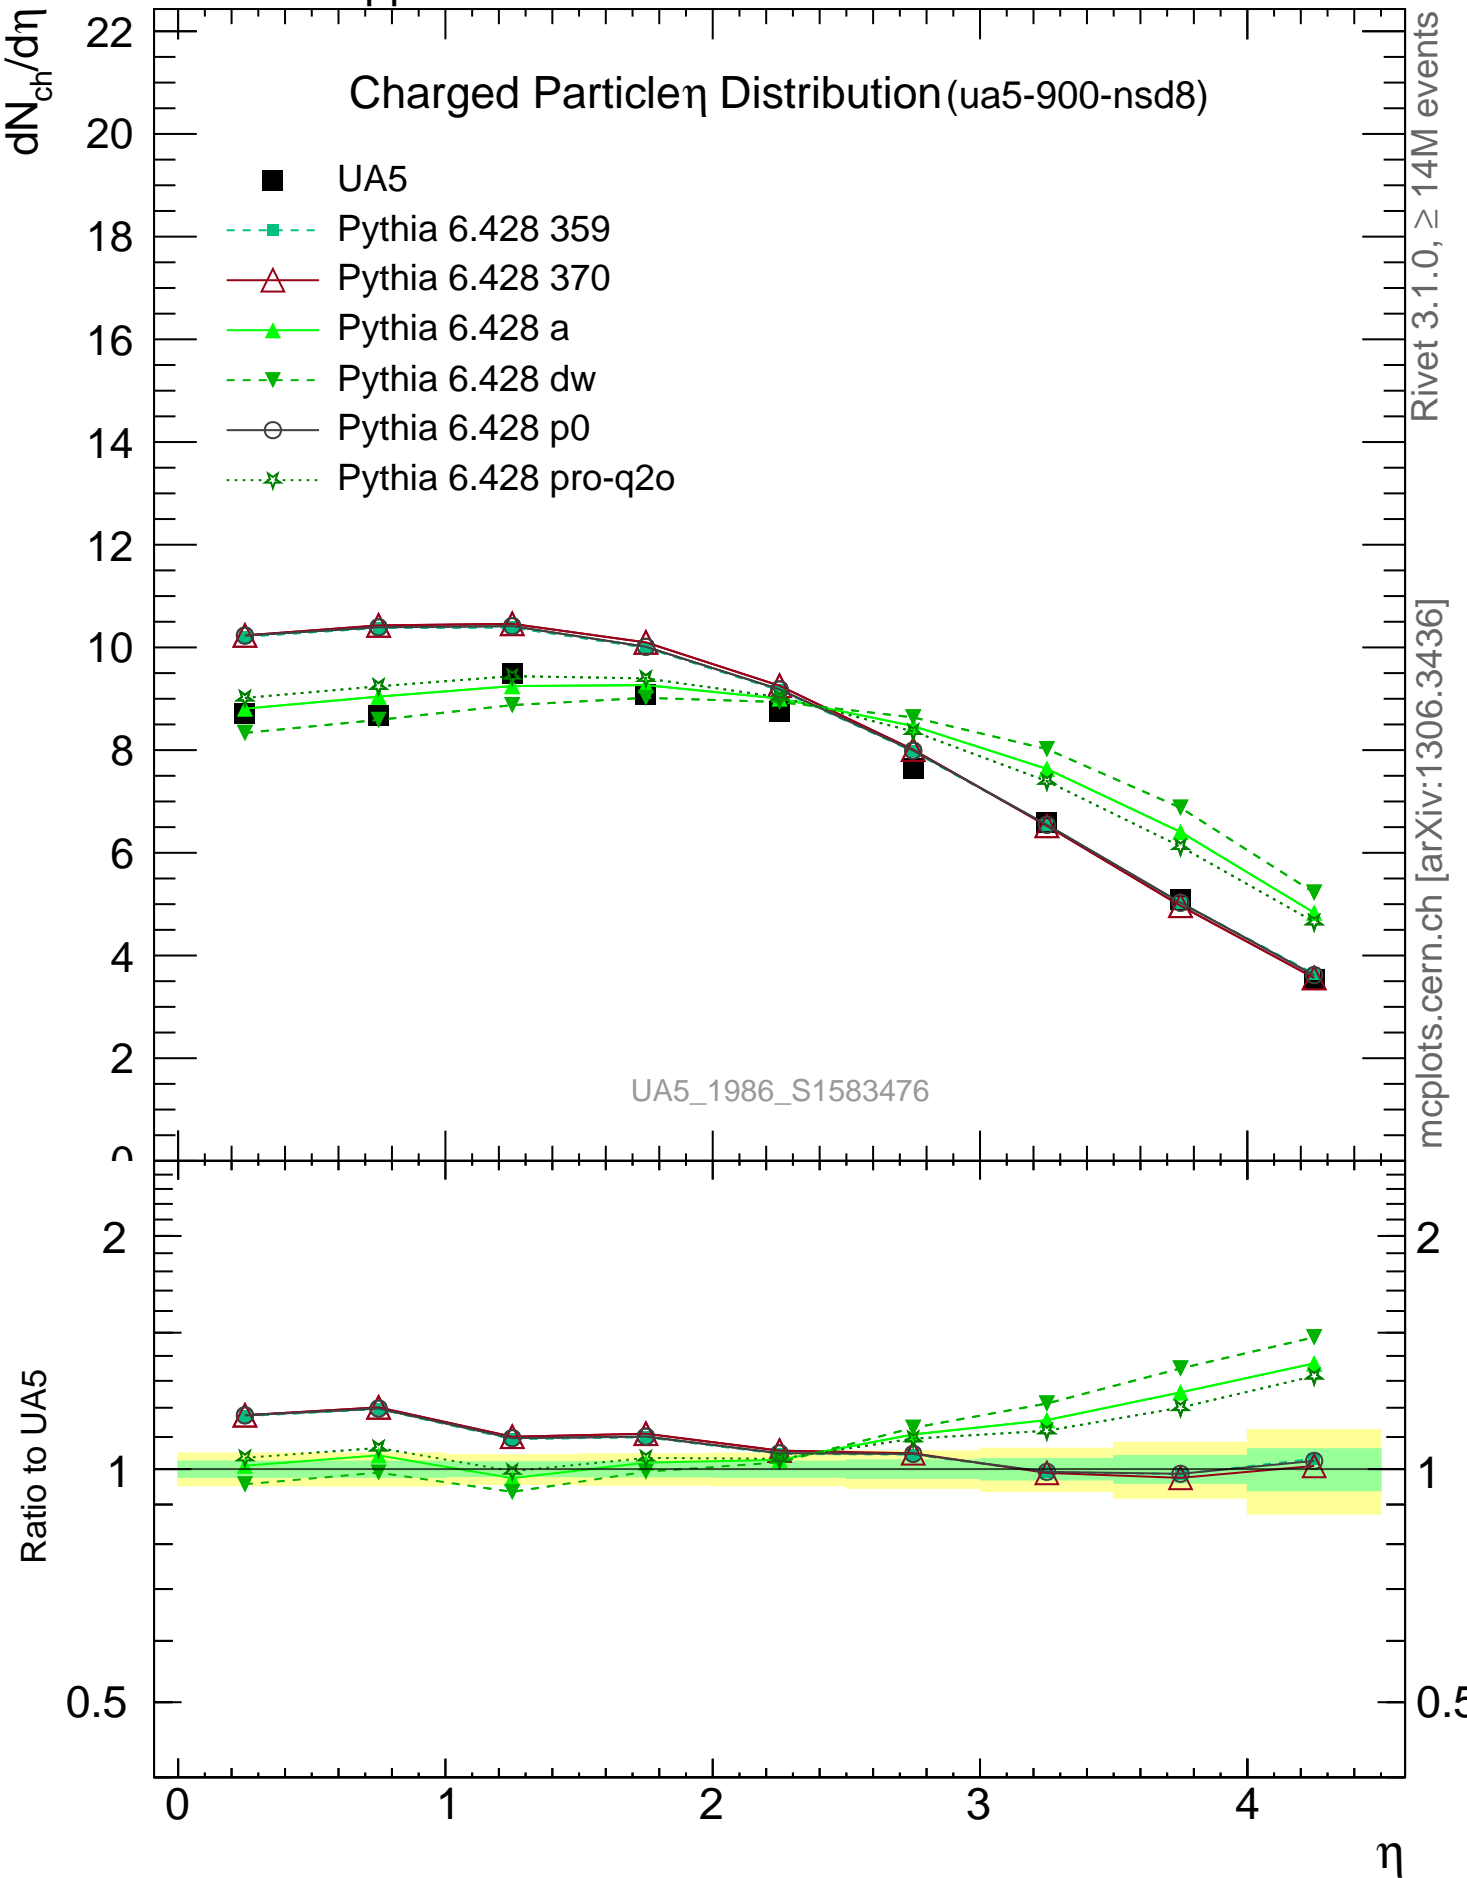

Charged Particle Distribution (ua5-900-nsd8)

UA5\_1986\_S1583476

mcplots.cern.ch [arXiv:1306.3436]

Rivet 3.1.0,  $\geq 14M$  events