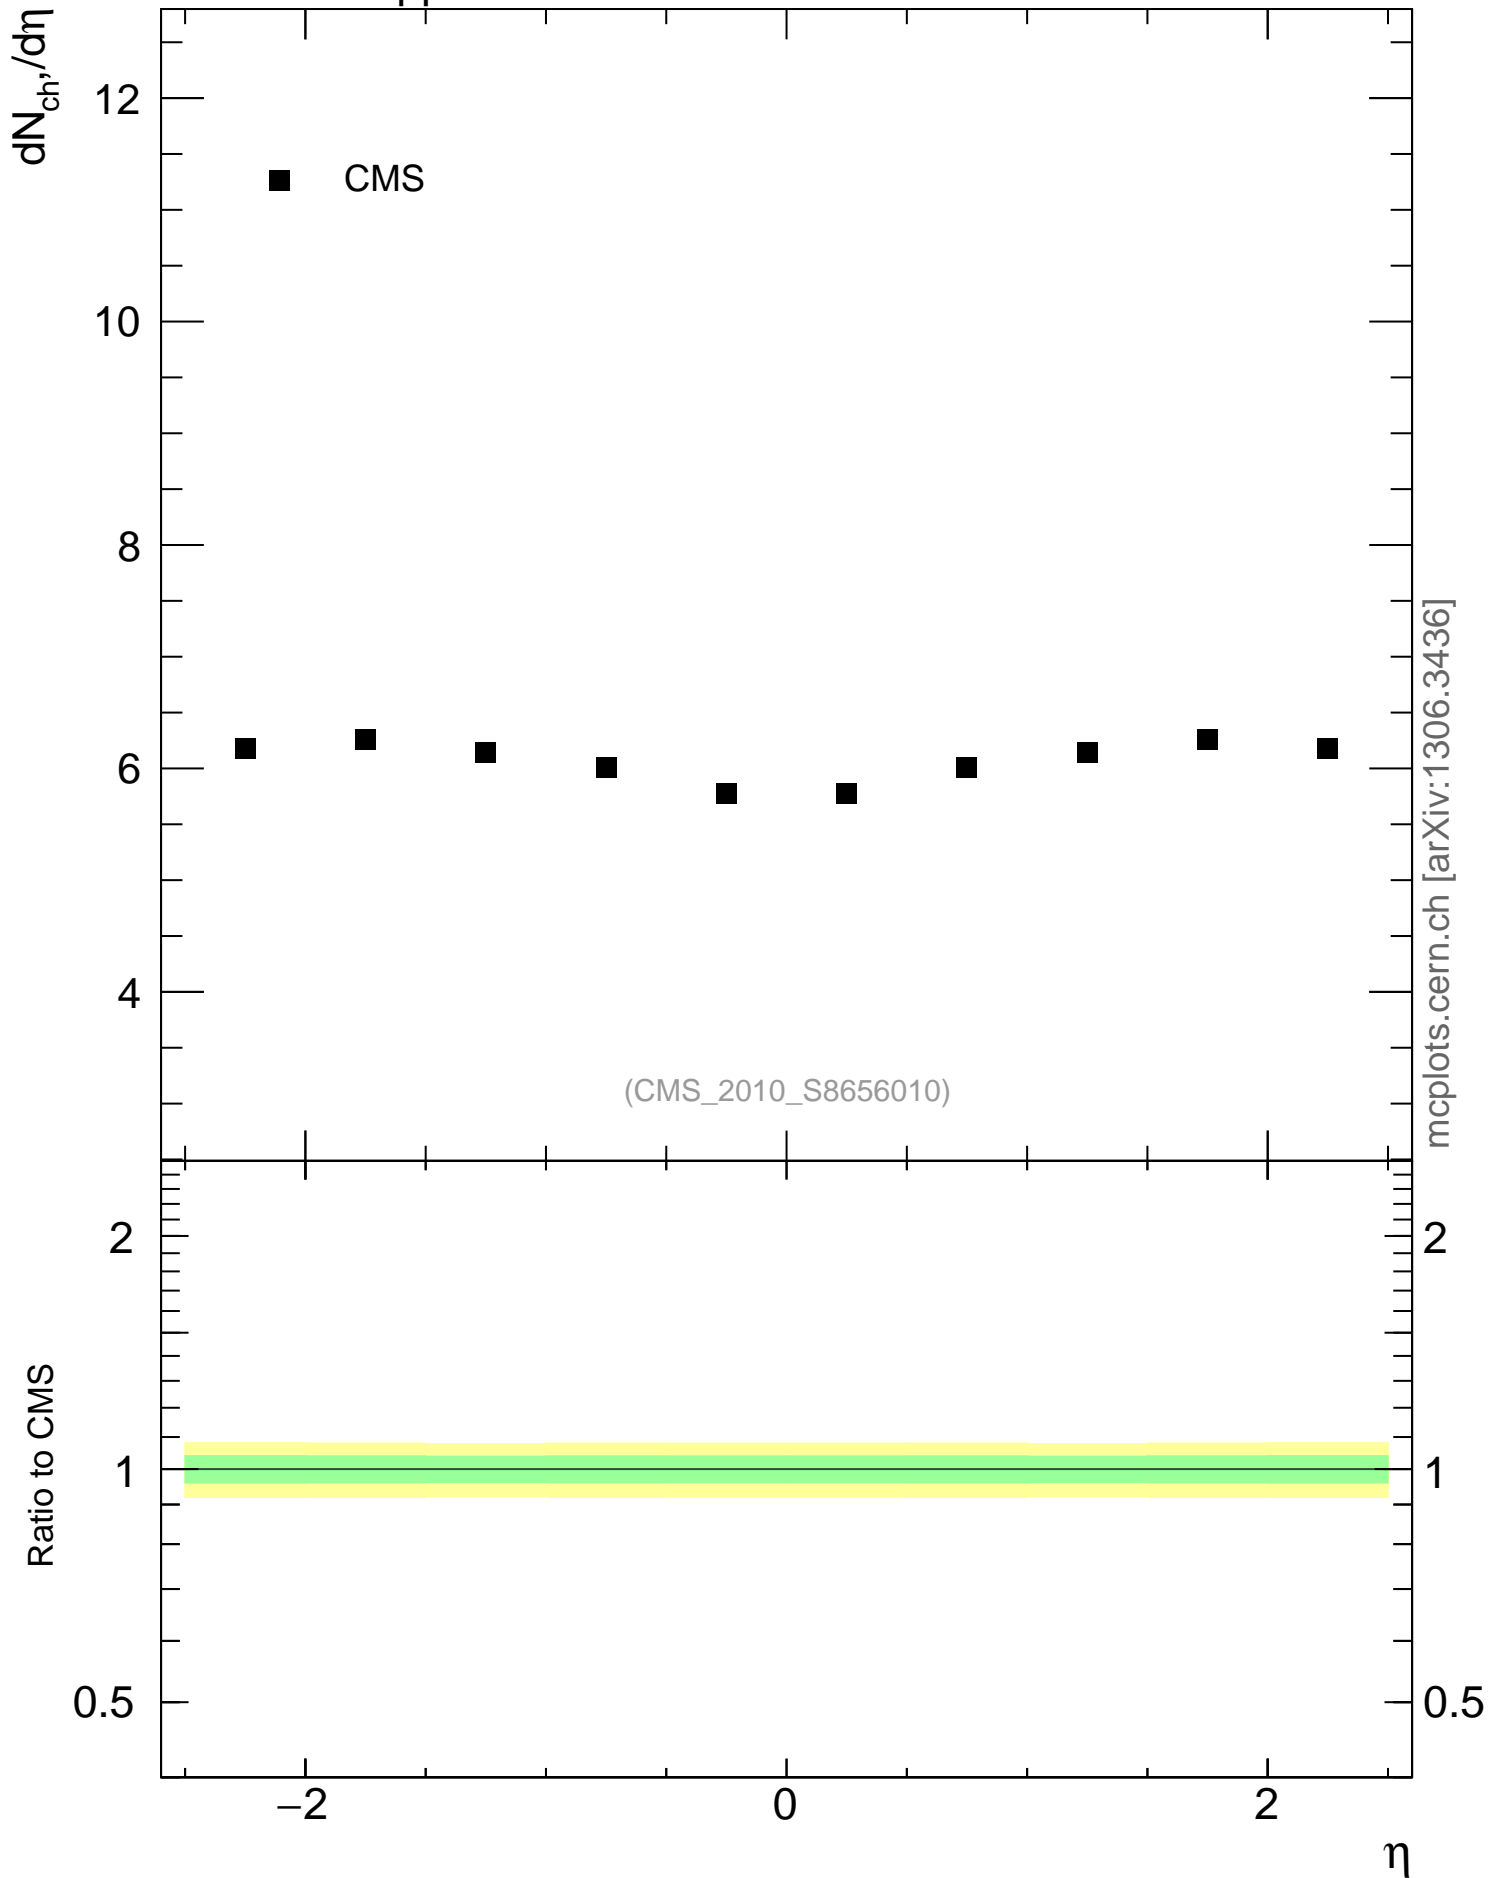

7000 GeV pp

NSD

mcplots.cern.ch [arXiv:1306.3436]

(CMS\_2010\_S8656010)