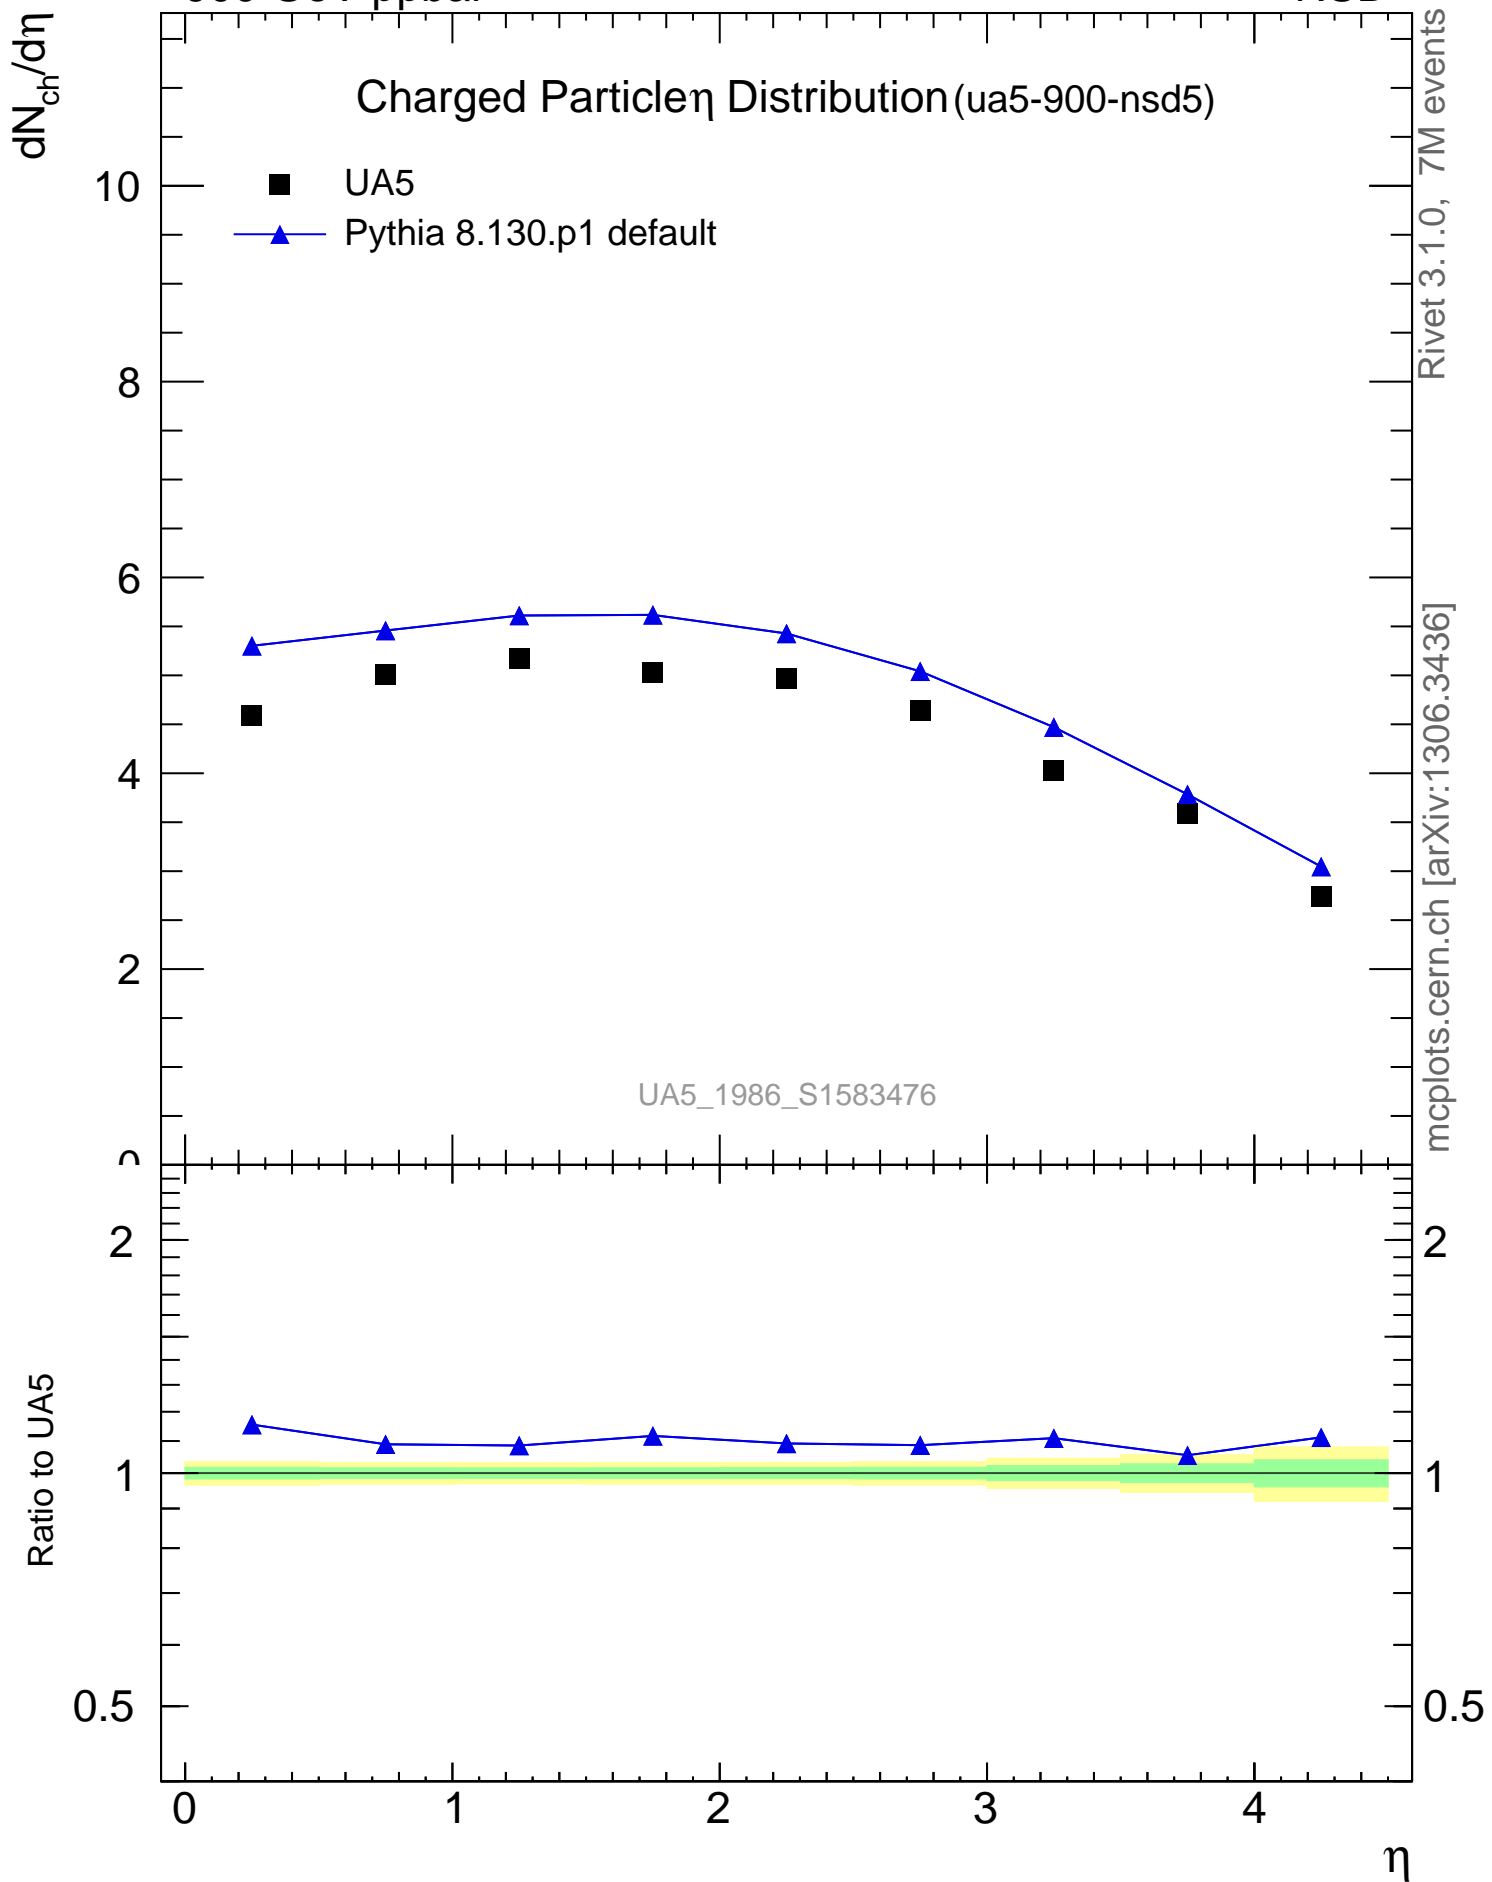

Charged Particle Distribution (ua5-900-nsd5)

Rivet 3.1.0, 7M events

mcplots.cern.ch [arXiv:1306.3436]