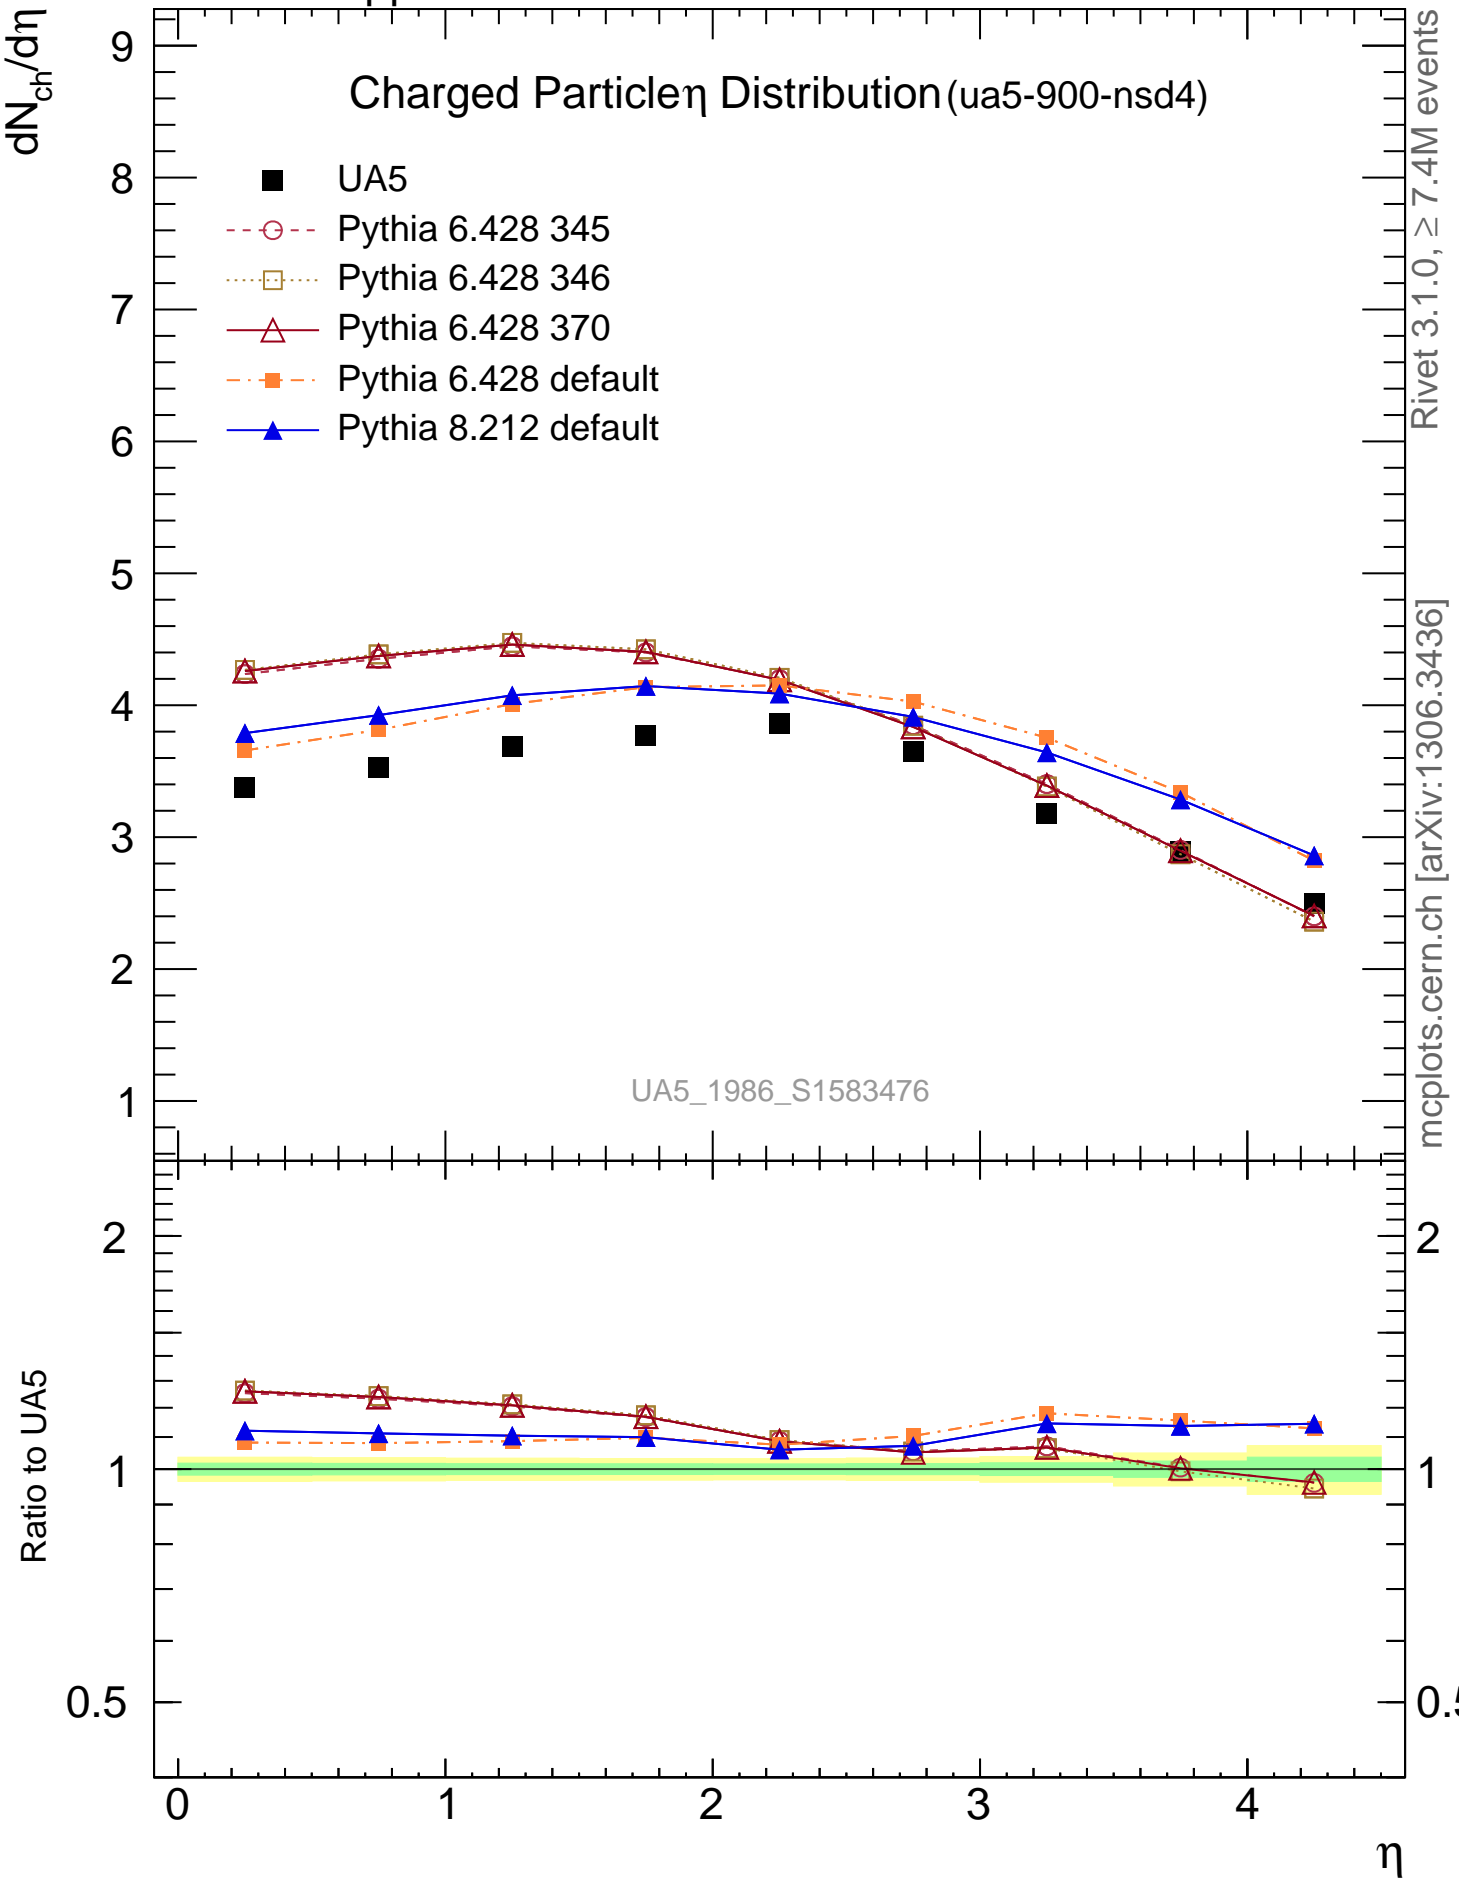

Charged Particle Distribution (ua5-900-nsd4)

UA5_1986_S1583476

Rivet 3.1.0, ≥ 7.4M events
mcplots.cern.ch [arXiv:1306.3436]