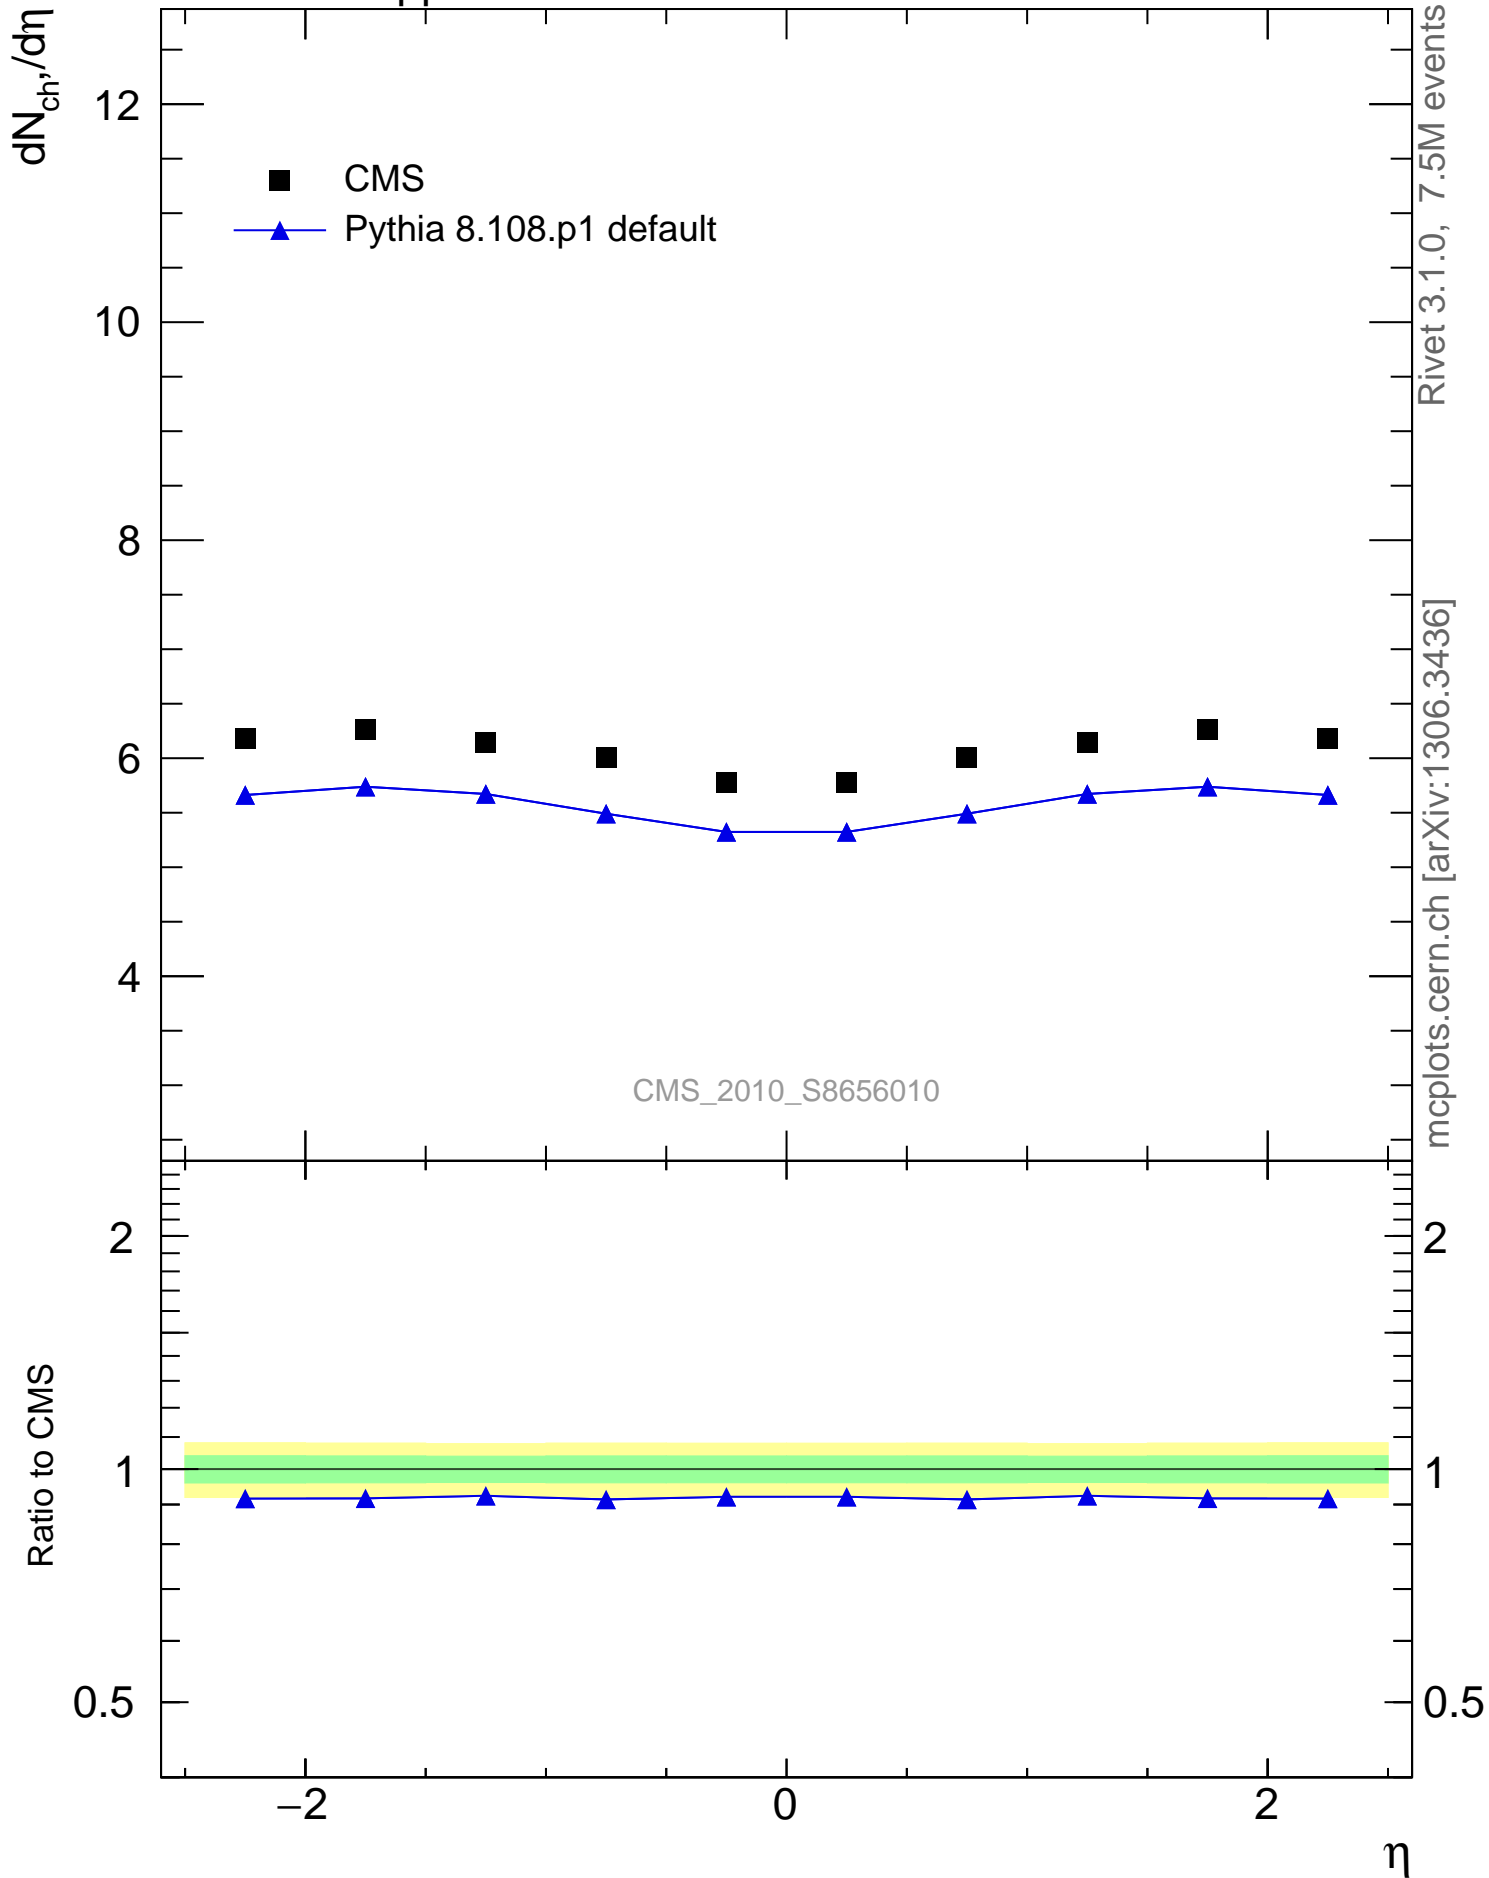

7000 GeV pp

NSD

CMS\_2010\_S8656010

Rivet 3.1.0, 7.5M events  
mcplots.cern.ch [arXiv:1306.3436]