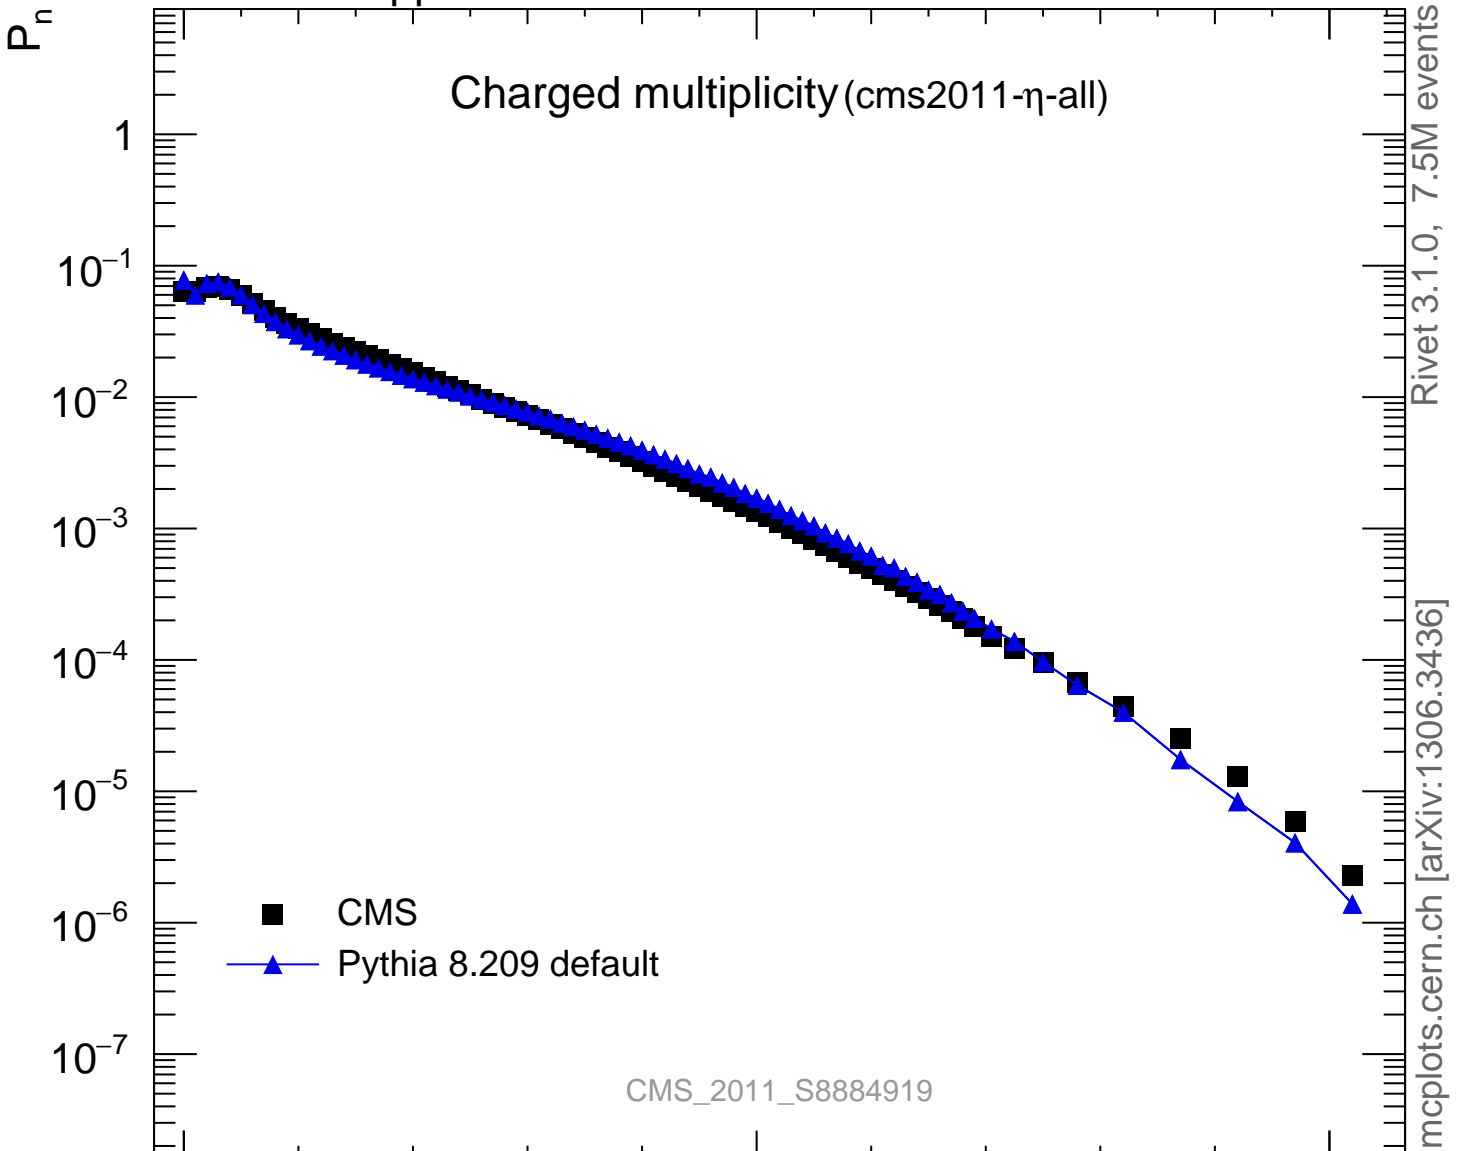

7000 GeV pp

NSD

Charged multiplicity (cms2011- η -all)

CMS_2011_S8884919

mcplots.cern.ch [arXiv:1306.3436]

Rivet 3.1.0, 7.5M events