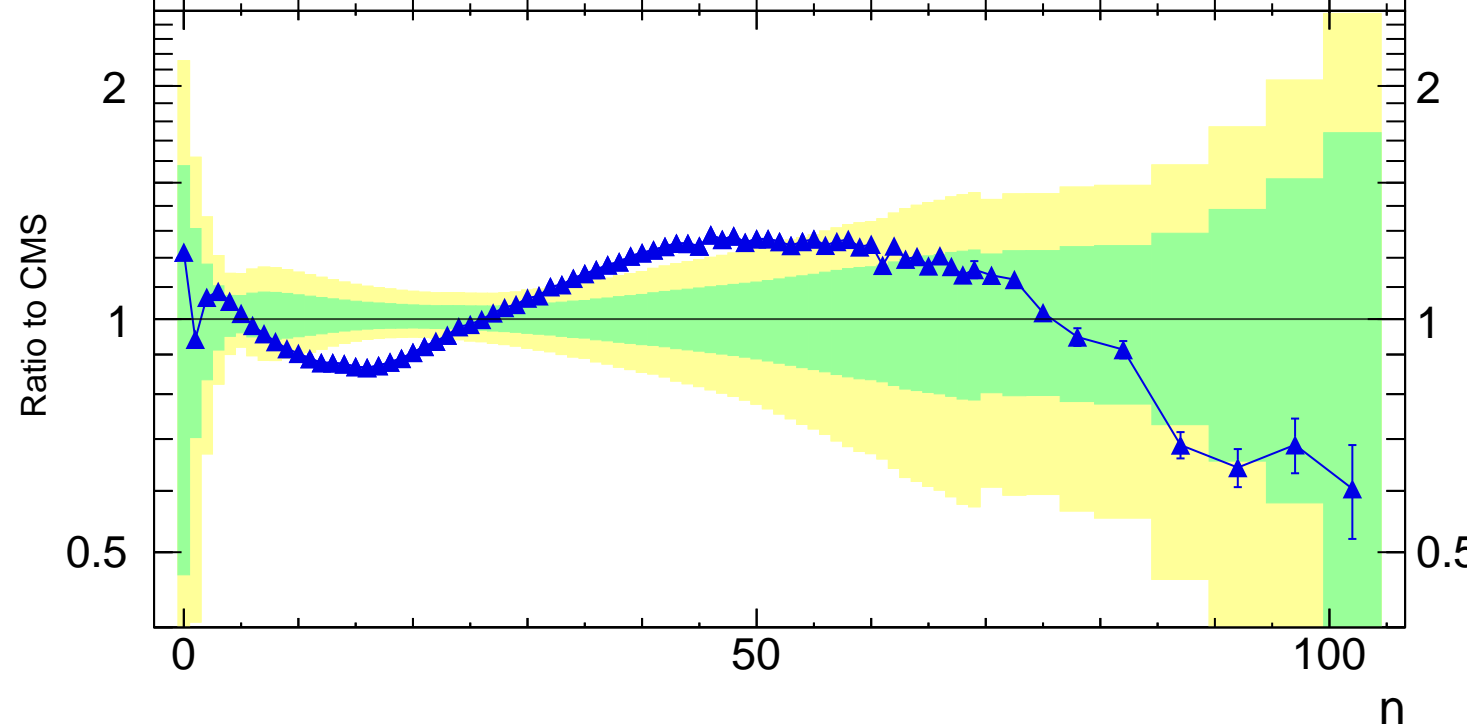

7000 GeV pp

NSD

Charged multiplicity (cms2011- η -all)

CMS_2011_S8884919

mcplots.cern.ch [arXiv:1306.3436]

Rivet 3.1.0, 7.5M events