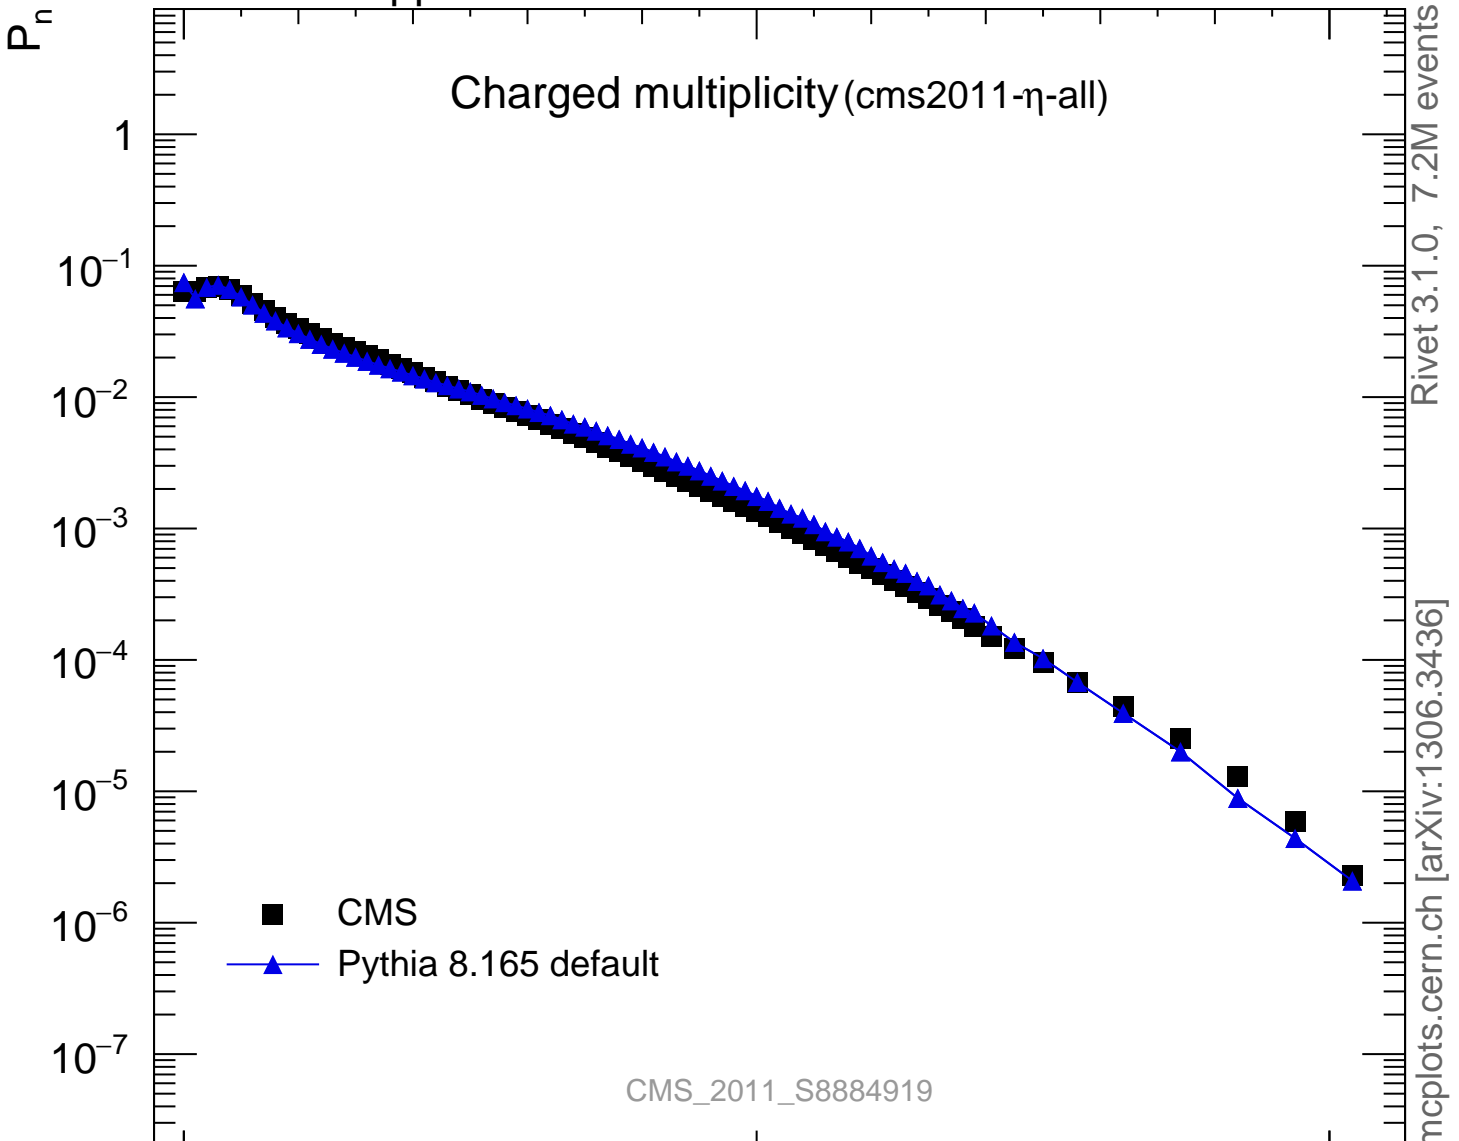

7000 GeV pp

NSD

Charged multiplicity (cms2011- η -all)

Rivet 3.1.0, 7.2M events
mcplots.cern.ch [arXiv:1306.3436]