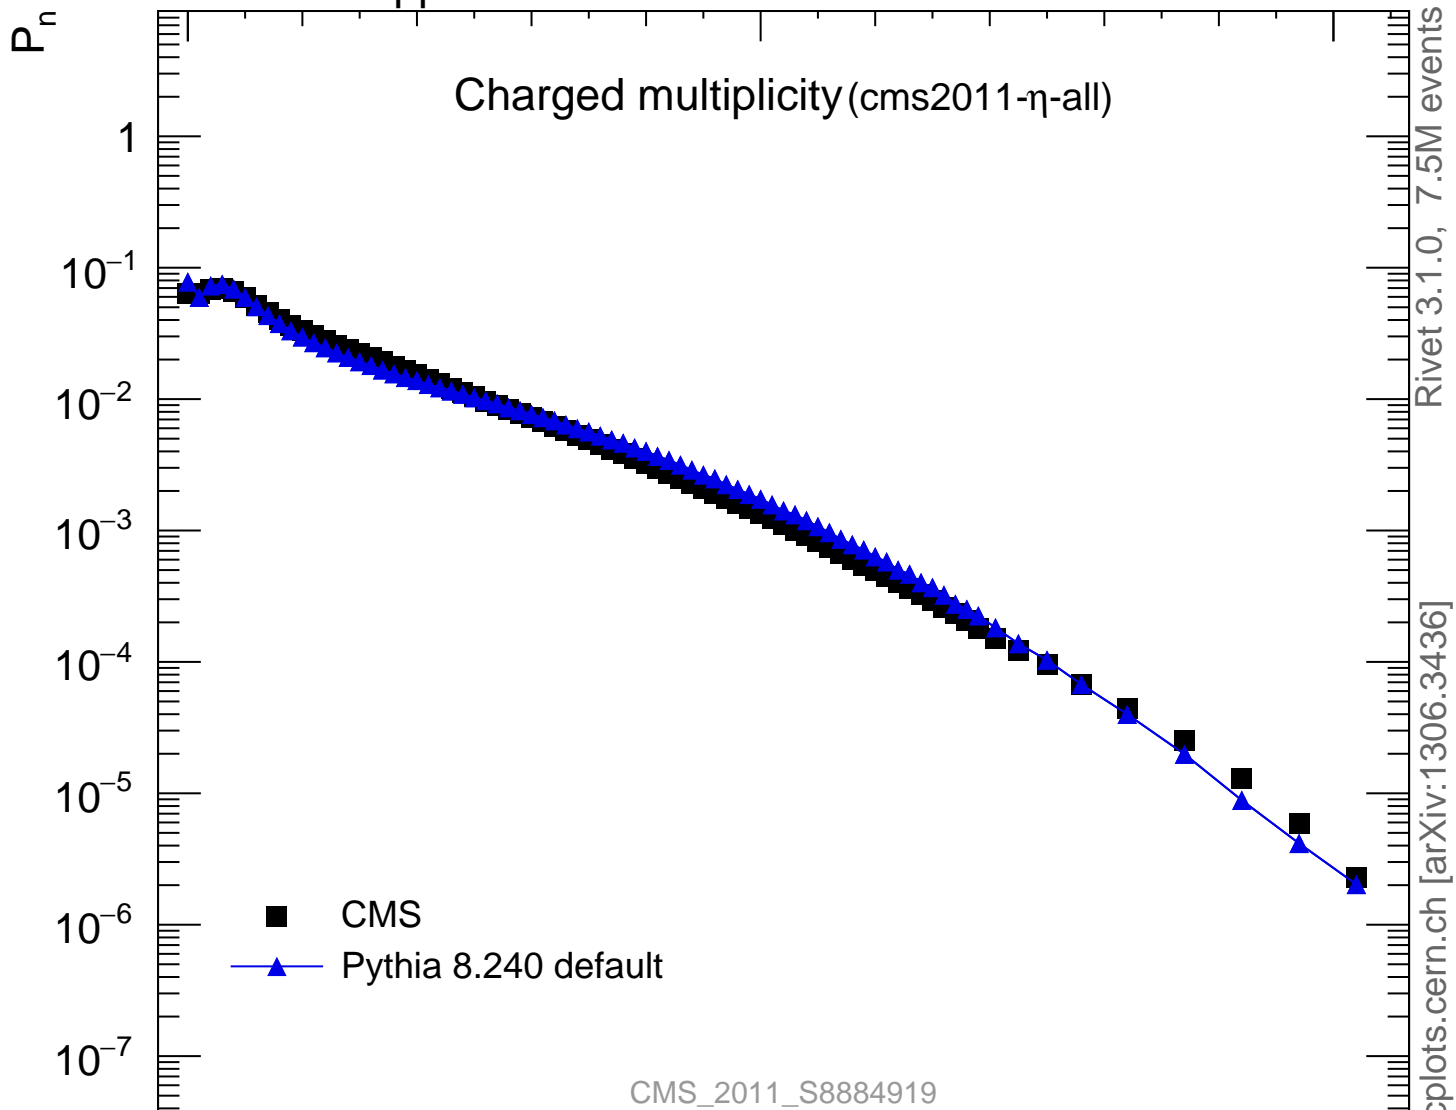

7000 GeV pp

NSD

Charged multiplicity (cms2011- η -all)

Rivet 3.1.0, 7.5M events
mcplots.cern.ch [arXiv:1306.3436]

CMS_2011_S8884919

n