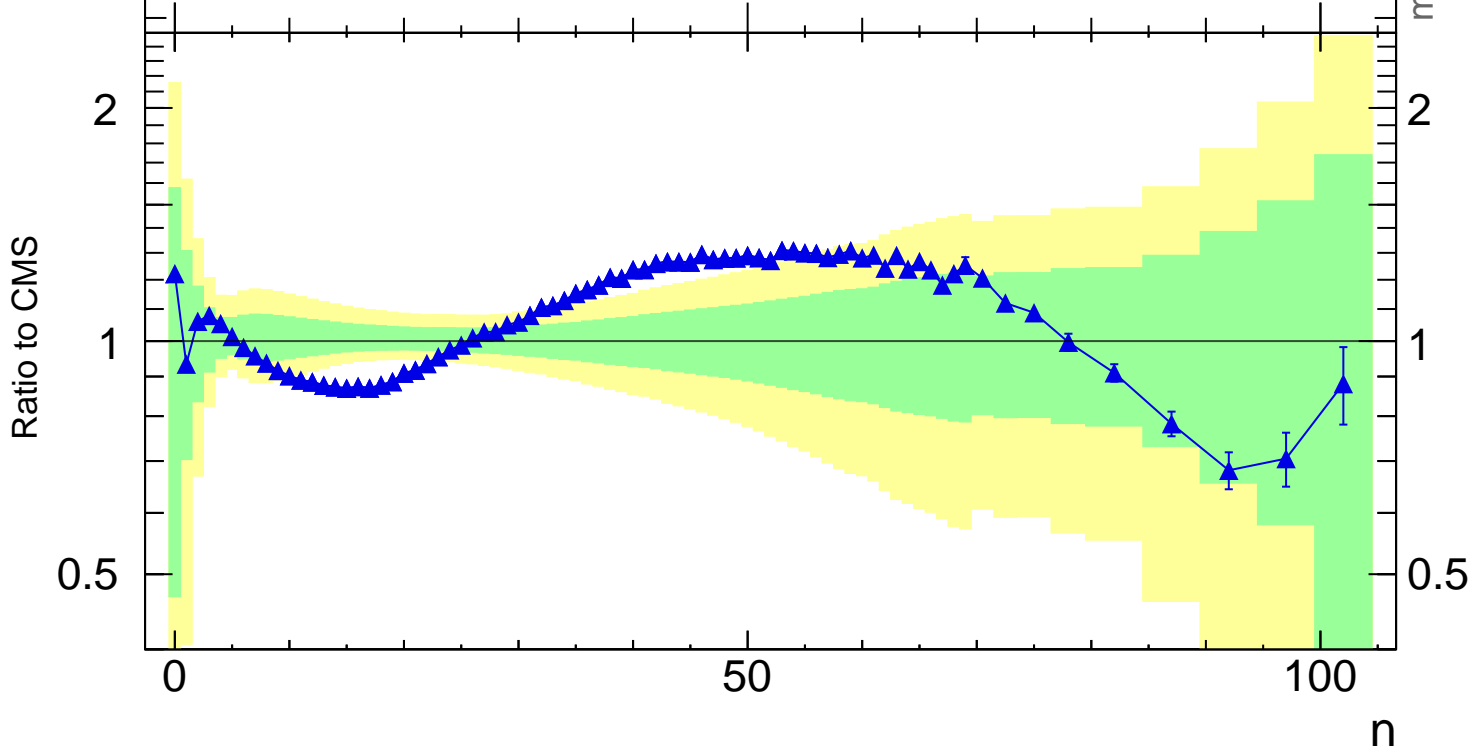

7000 GeV pp

NSD

Charged multiplicity (cms2011- η -all)

Rivet 3.1.0, 7.5M events
mcplots.cern.ch [arXiv:1306.3436]

CMS_2011_S8884919

n