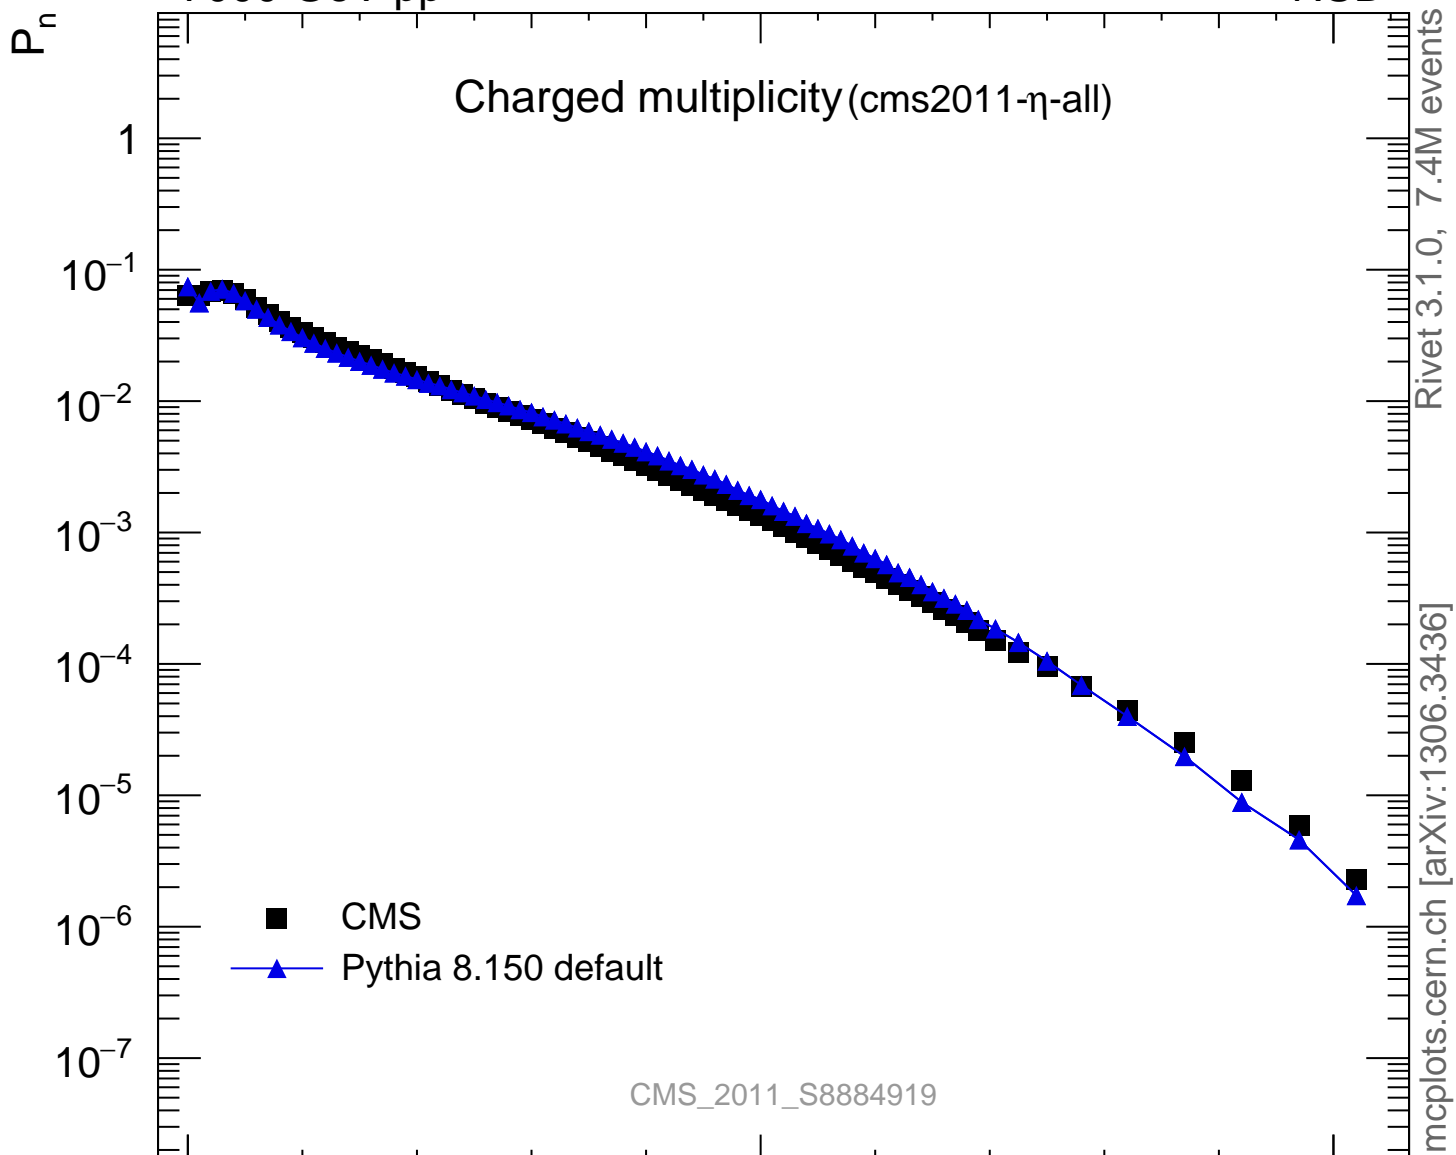

7000 GeV pp

NSD

Charged multiplicity (cms2011- η -all)

Rivet 3.1.0, 7.4M events
mcplots.cern.ch [arXiv:1306.3436]