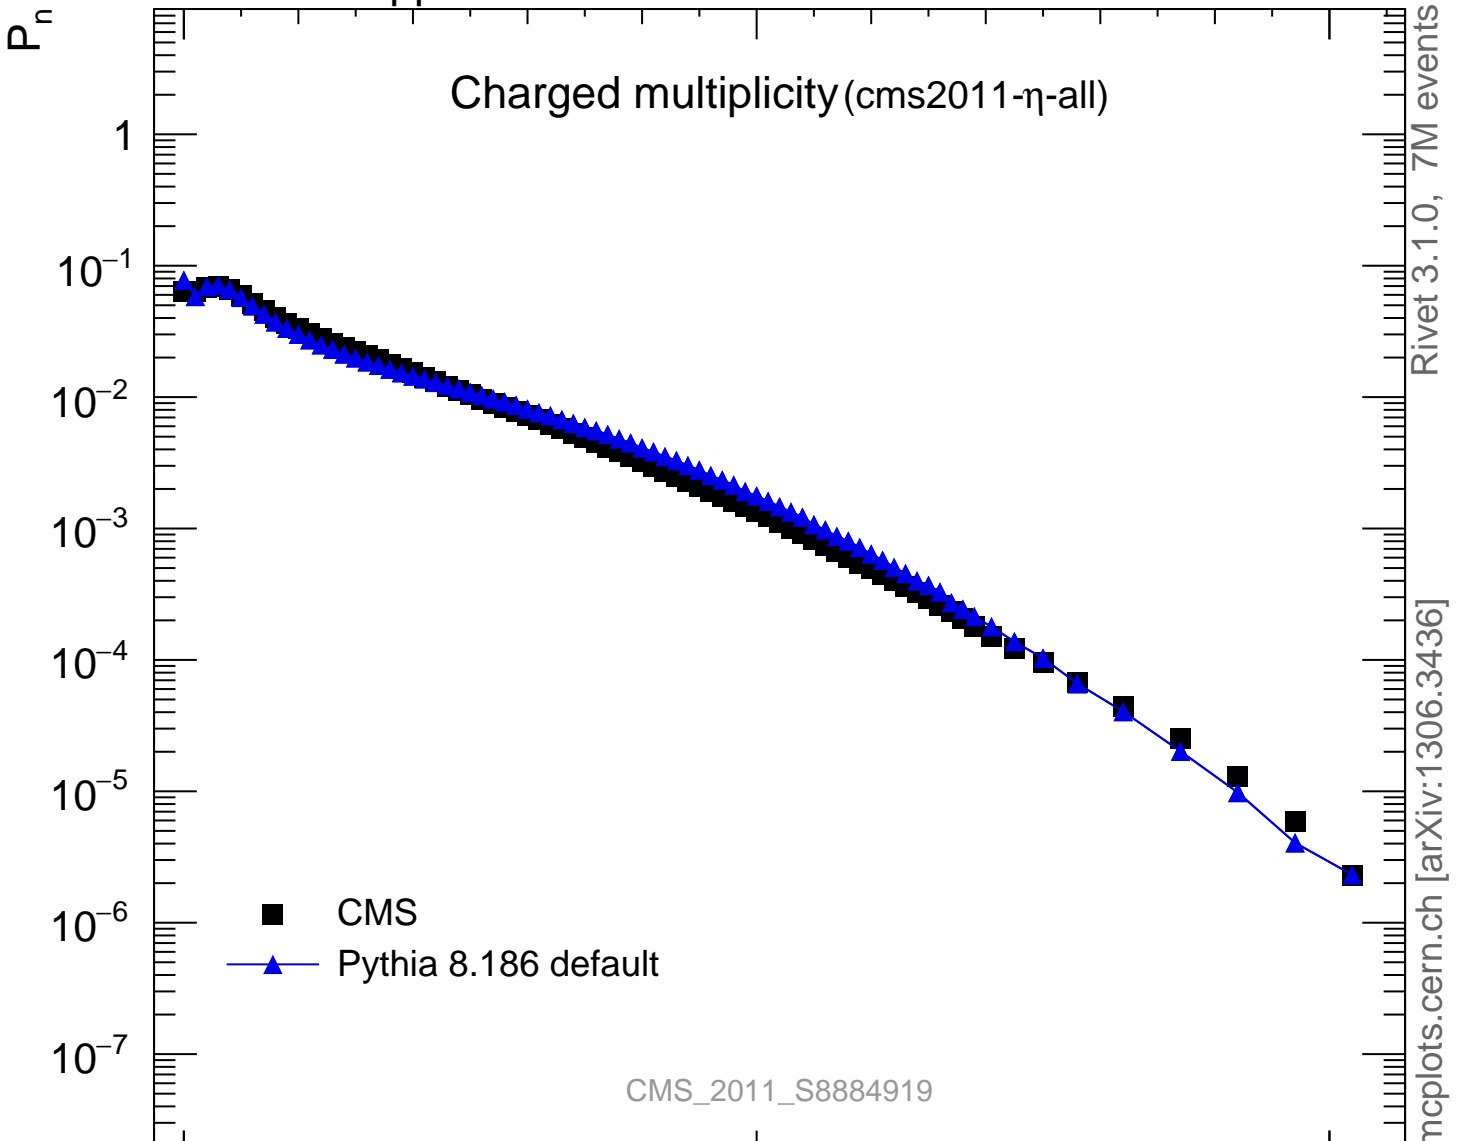

7000 GeV pp

NSD

Charged multiplicity (cms2011- η -all)

Rivet 3.1.0, 7M events
mcplots.cern.ch [arXiv:1306.3436]