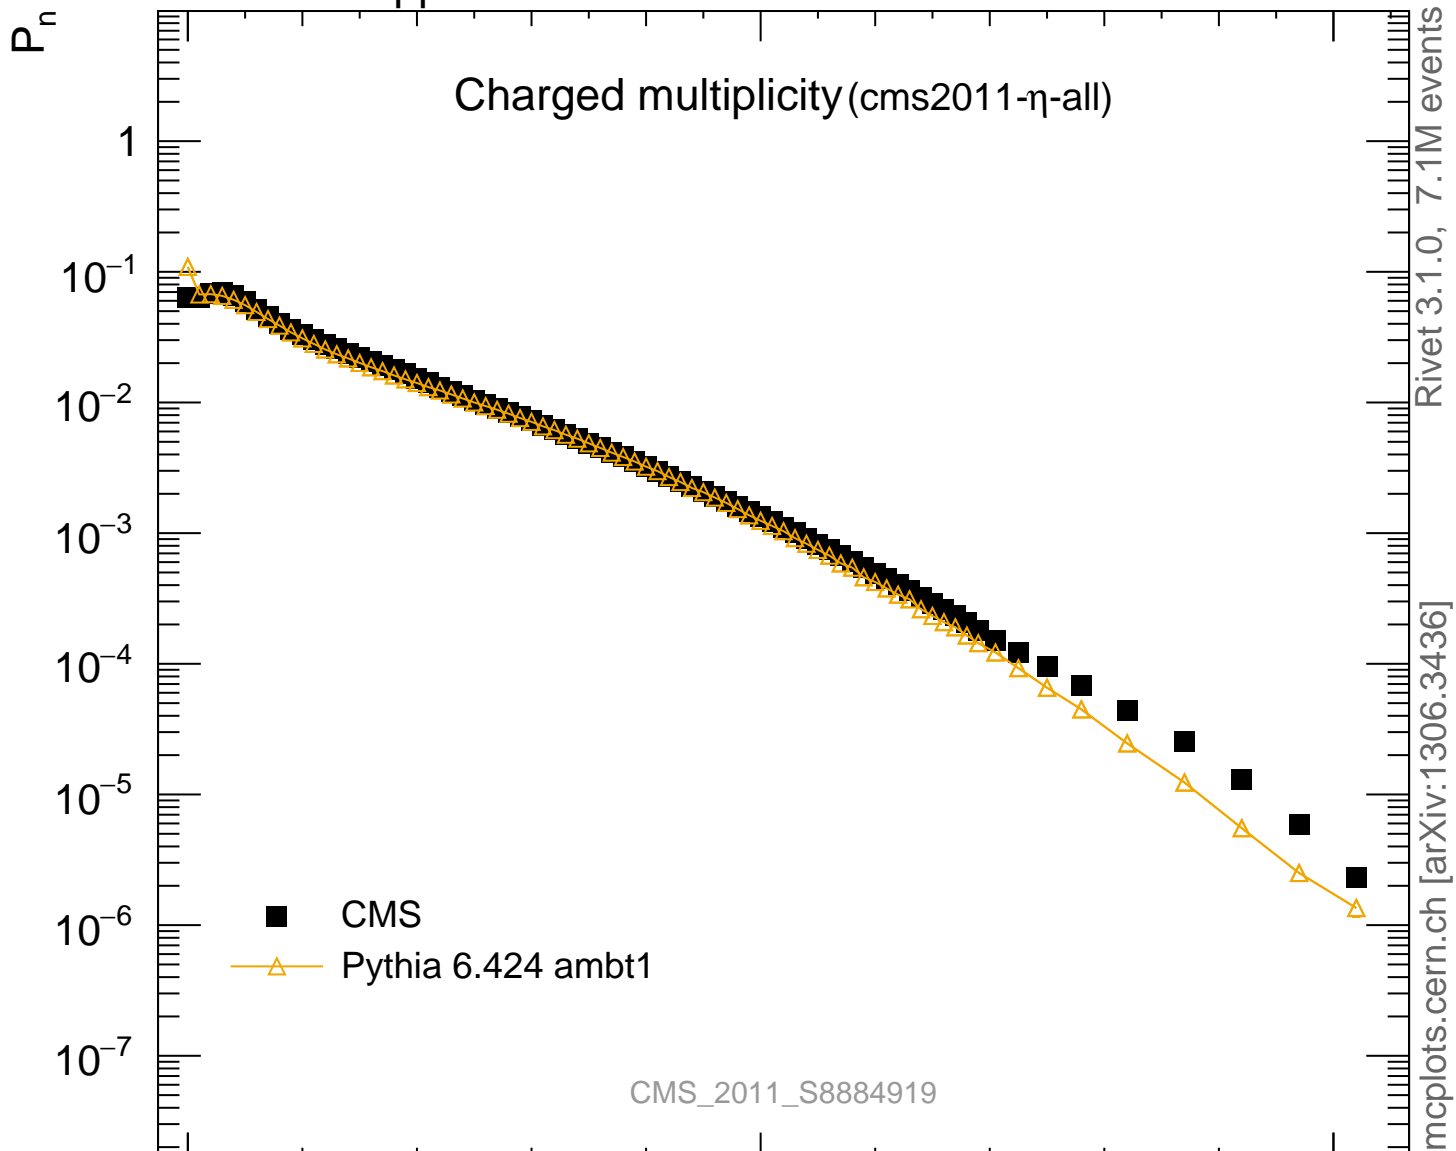

7000 GeV pp

NSD

Charged multiplicity (cms2011- η -all)

Rivet 3.1.0, 7.1M events
mcplots.cern.ch [arXiv:1306.3436]