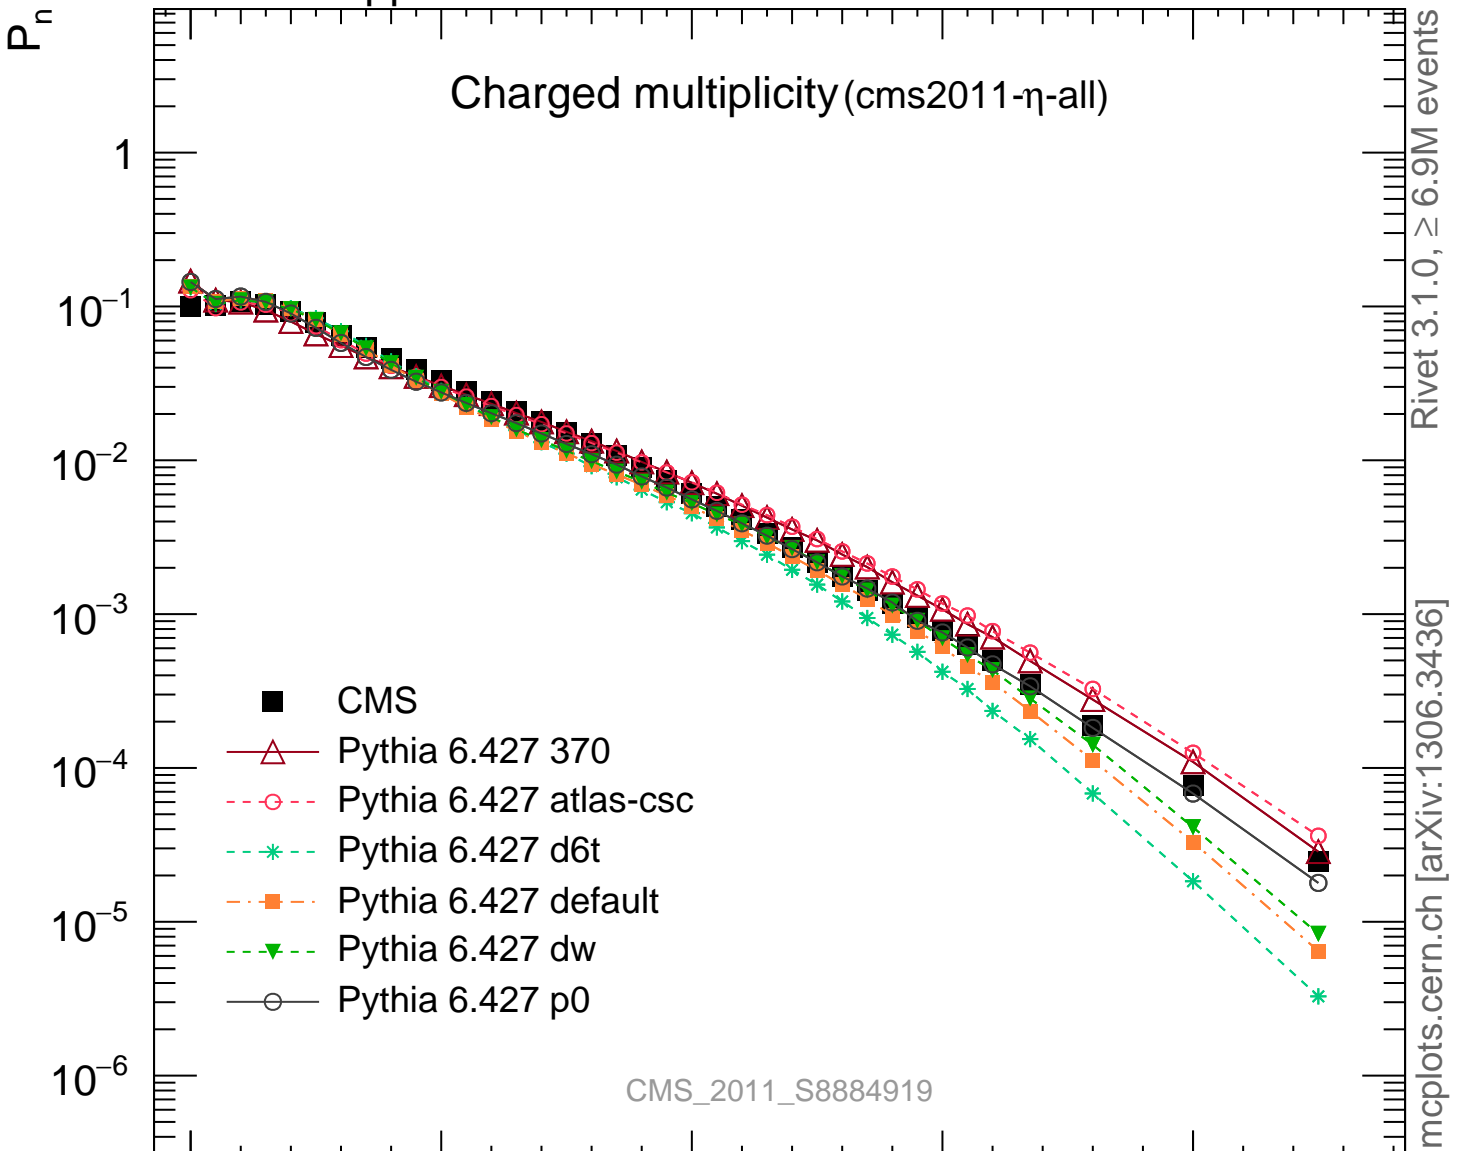

Charged multiplicity (cms2011- η -all)

Rivet 3.1.0, $\geq 6.9M$ events
mcplots.cern.ch [arXiv:1306.3436]