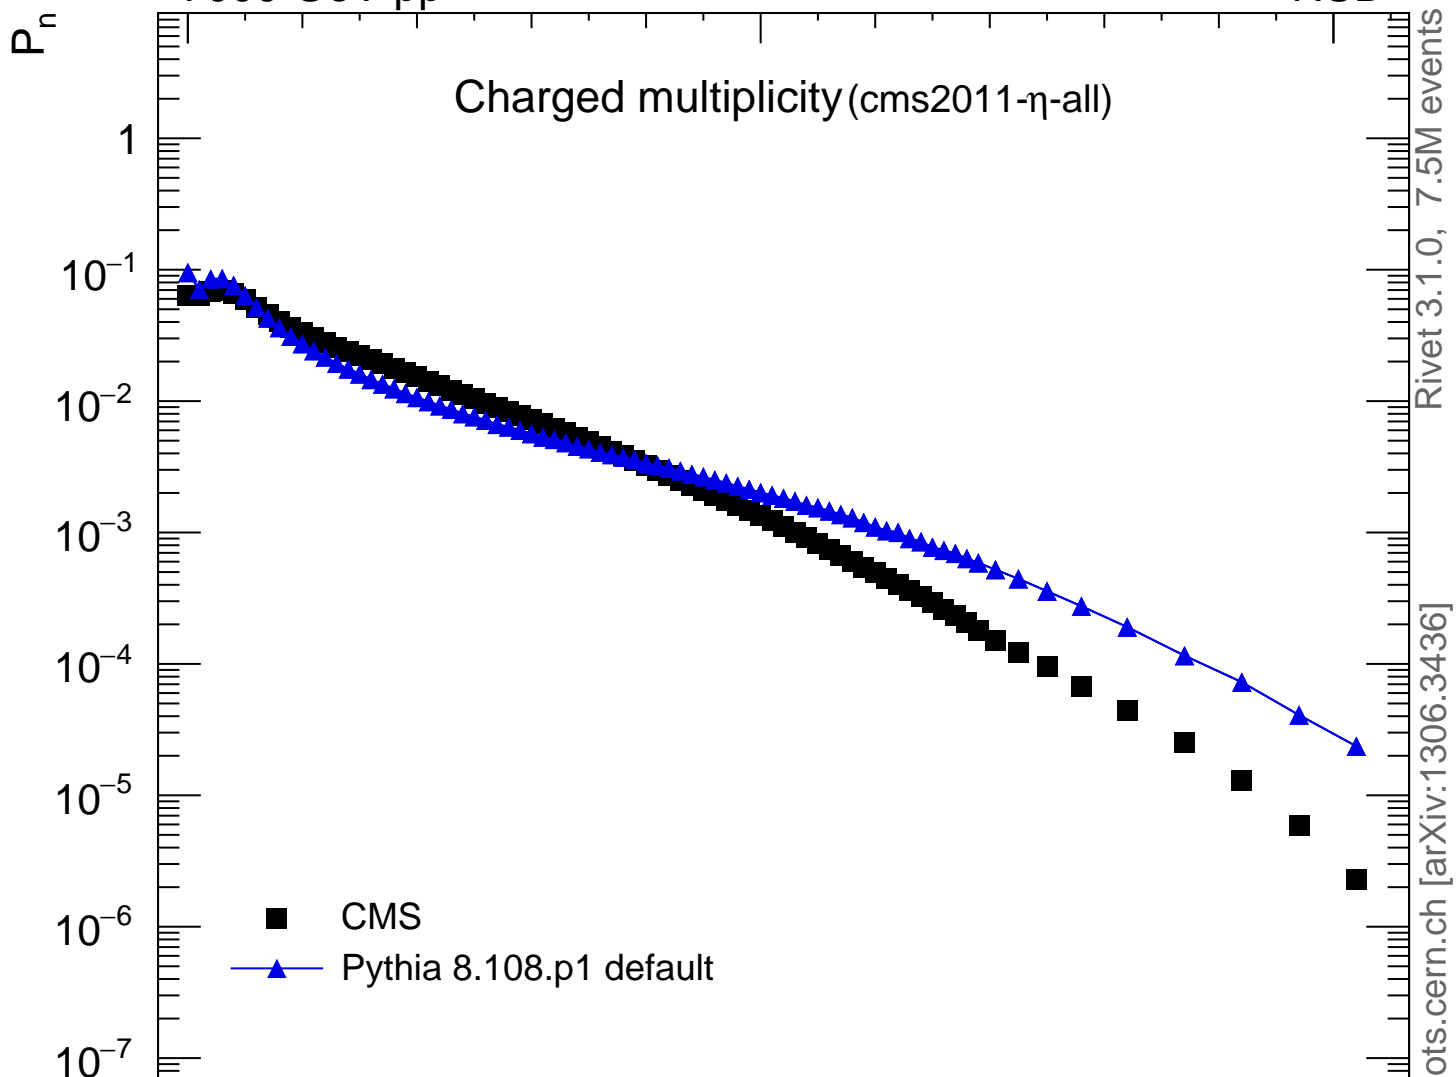

7000 GeV pp

NSD

Charged multiplicity (cms2011- η -all)

Rivet 3.1.0, 7.5M events
mcplots.cern.ch [arXiv:1306.3436]

CMS_2011_S8884919