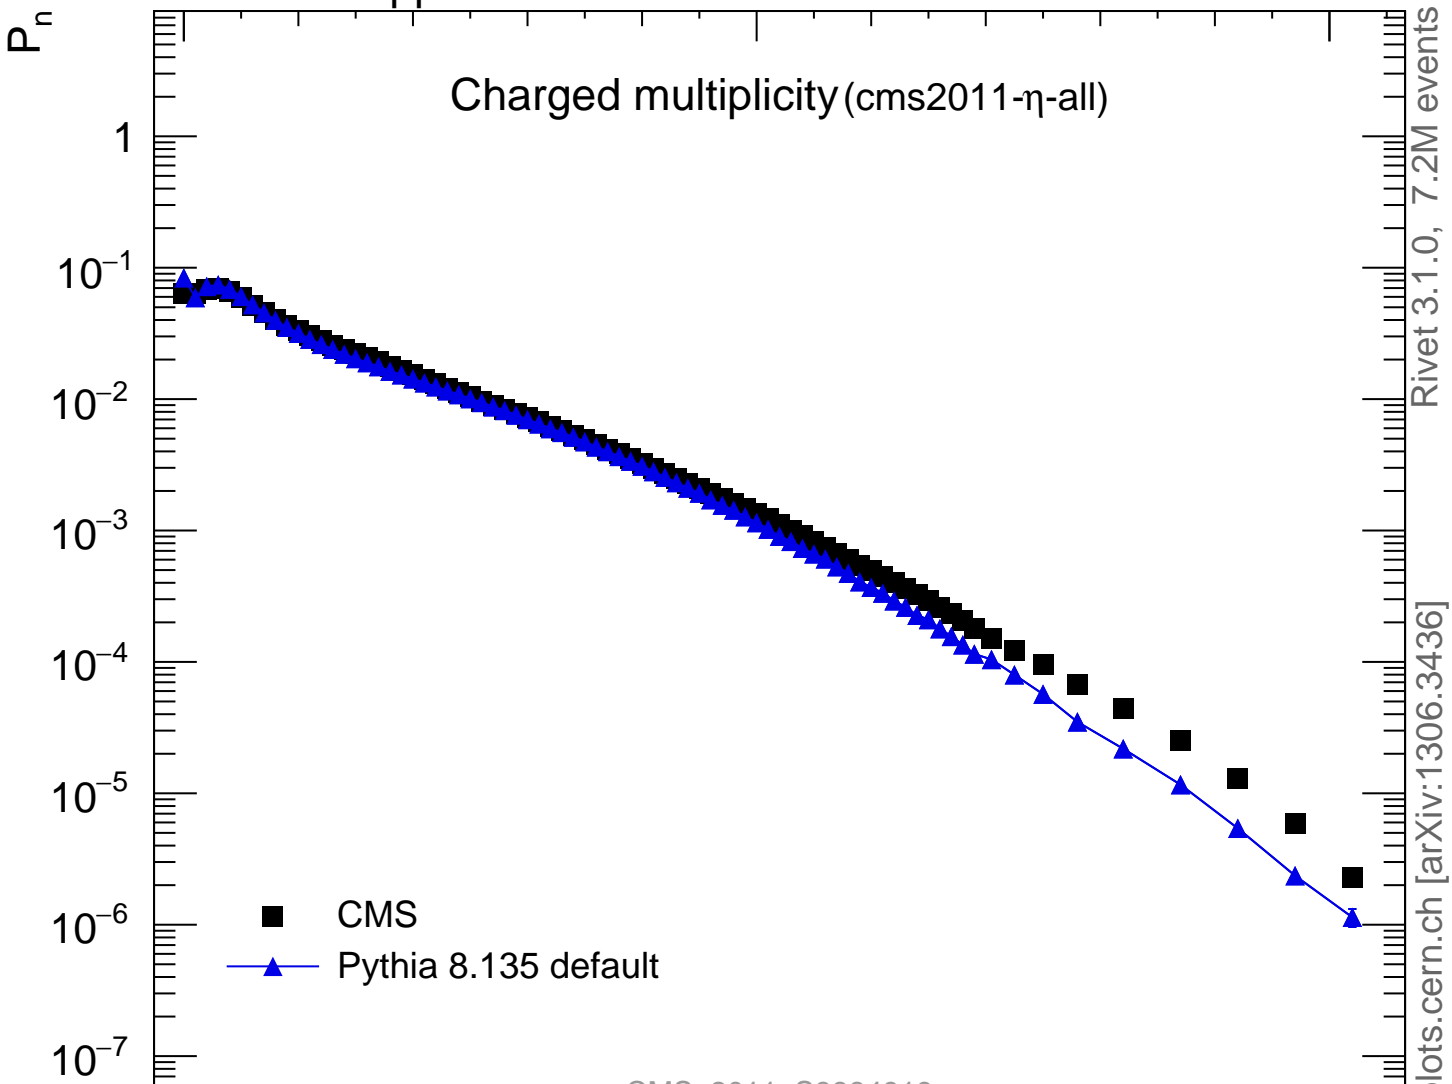

7000 GeV pp

NSD

Charged multiplicity (cms2011- η -all)

Rivet 3.1.0, 7.2M events
mcplots.cern.ch [arXiv:1306.3436]