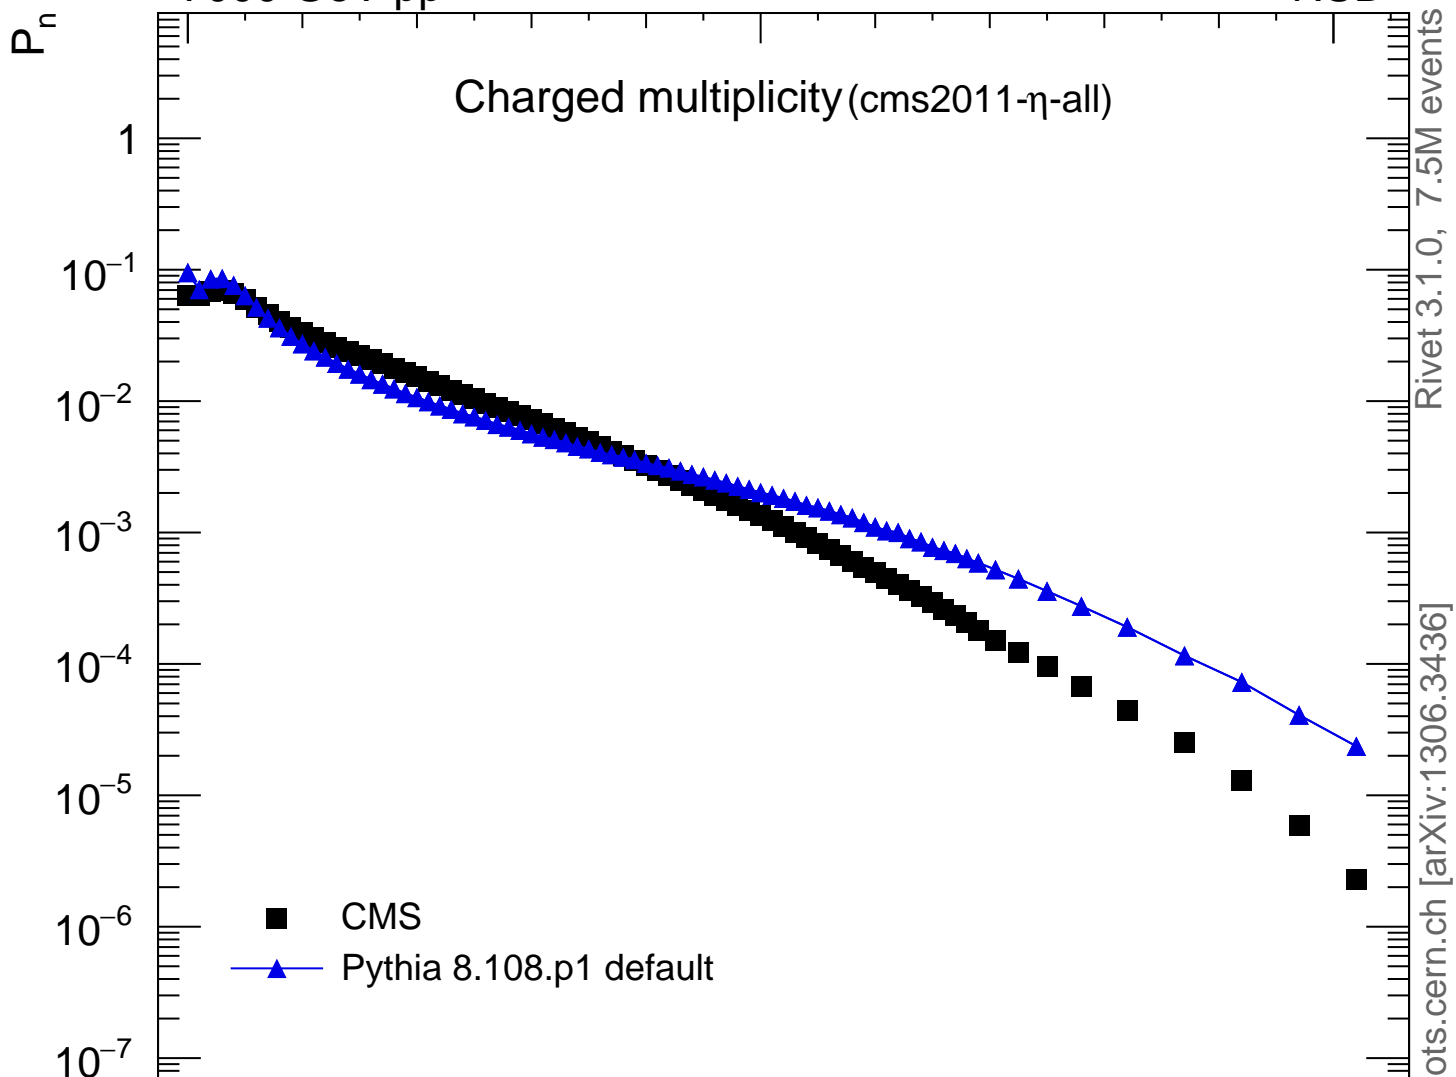

7000 GeV pp

NSD

Charged multiplicity (cms2011- $\eta$ -all)

■ CMS  
▲ Pythia 8.108.p1 default

CMS\_2011\_S8884919

mcplots.cern.ch [arXiv:1306.3436]

Rivet 3.1.0, 7.5M events

$n$