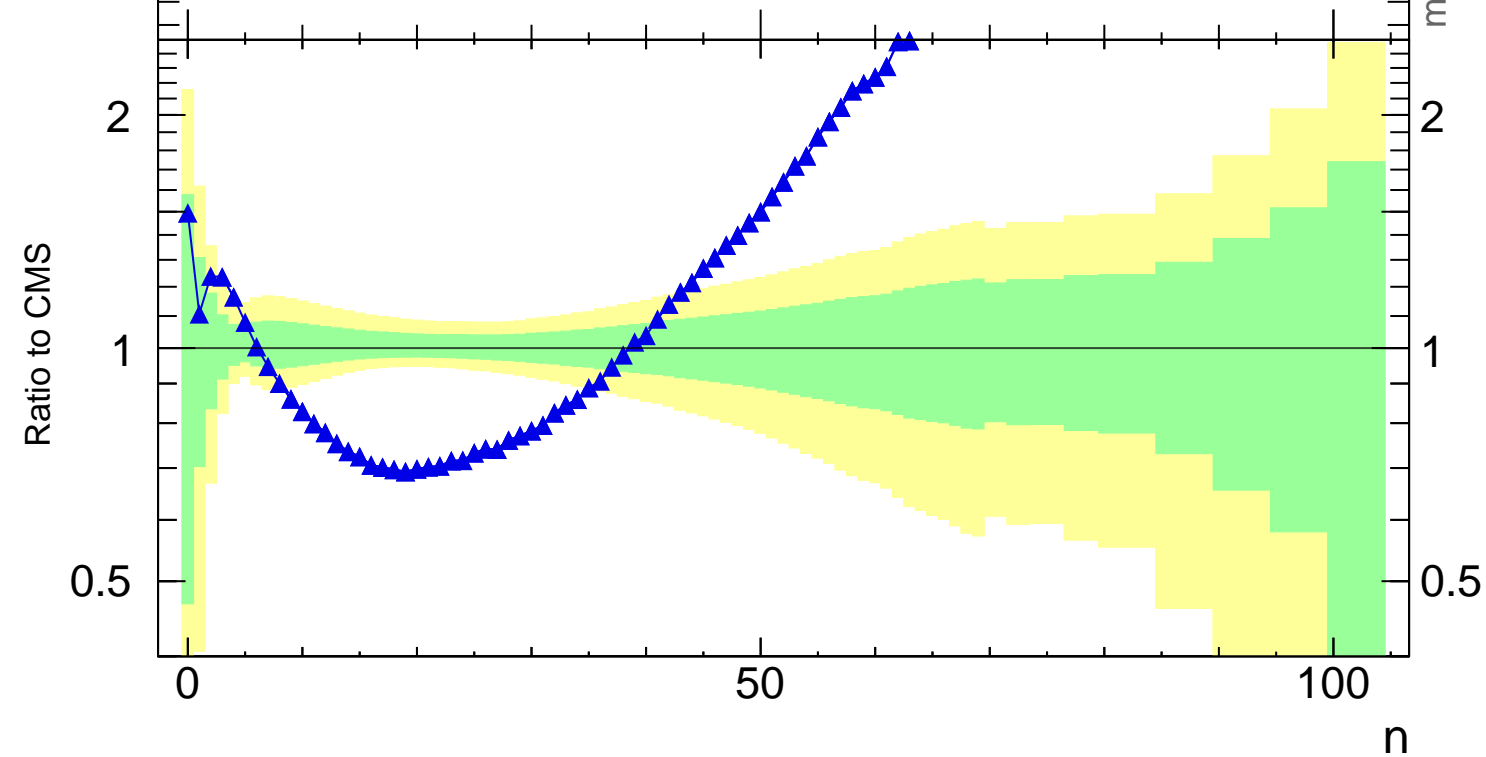

7000 GeV pp

NSD

Charged multiplicity (cms2011- $\eta$ -all)

■ CMS  
▲ Pythia 8.108.p1 default

CMS\_2011\_S8884919

mcplots.cern.ch [arXiv:1306.3436]

Rivet 3.1.0, 7.5M events

$n$