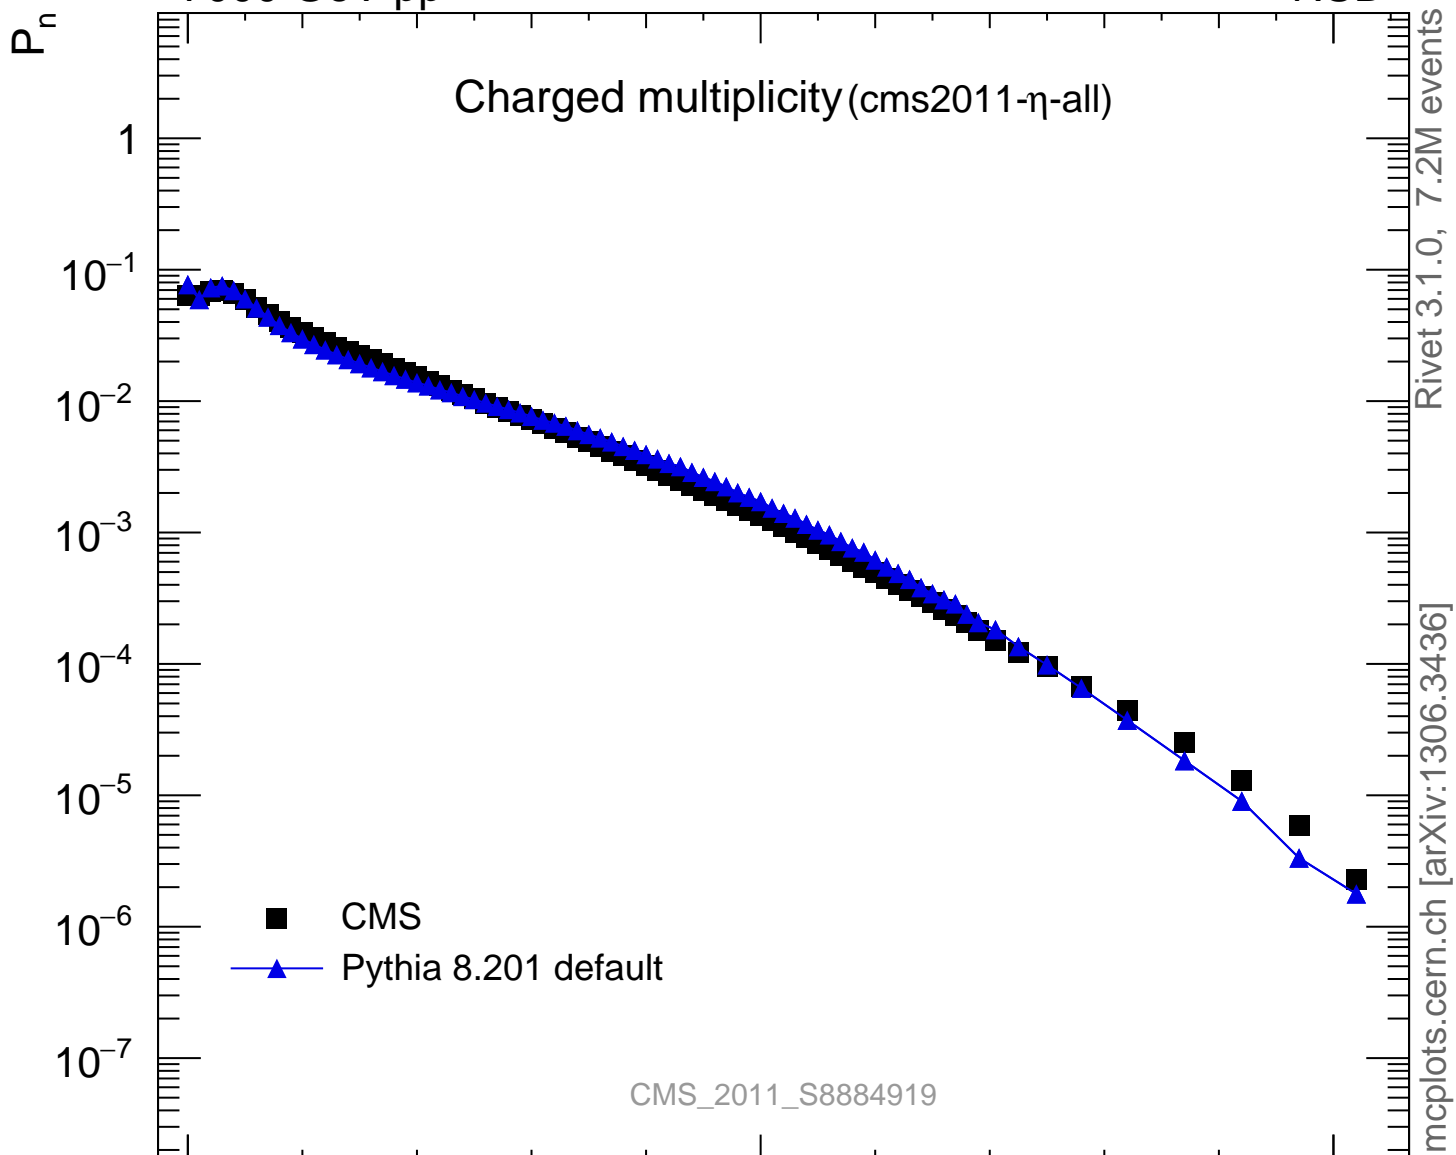

7000 GeV pp

NSD

Charged multiplicity (cms2011- η -all)

Rivet 3.1.0, 7.2M events
mcplots.cern.ch [arXiv:1306.3436]